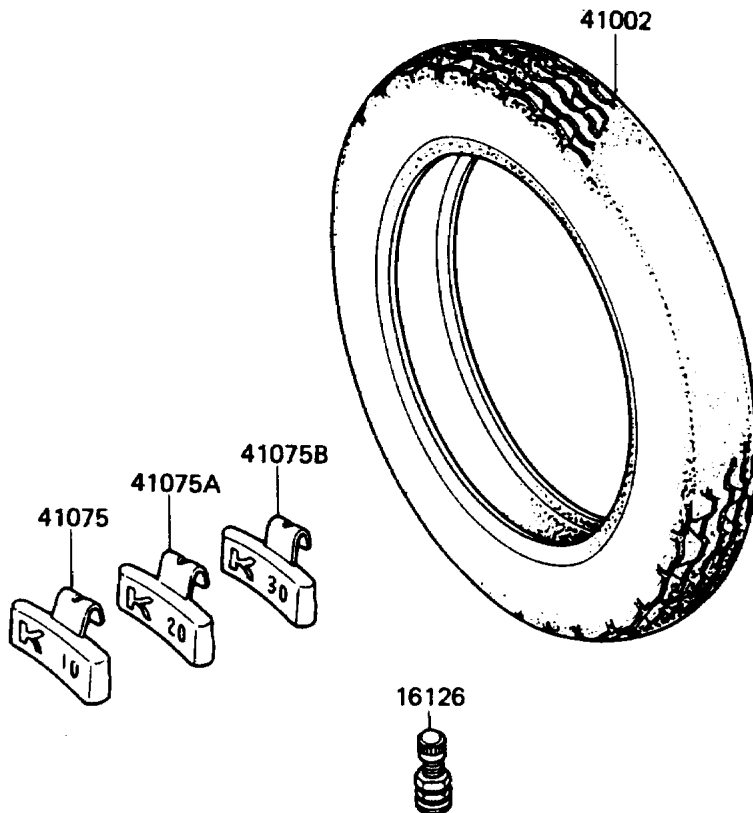

1987 Voyager PARTS DIAGRAM

Tires

F2210-0066

1987 Voyager PARTS LIST

Tires

ITEM NAME	PART NUMBER	QUANTITY
VALVE,TIRE (Ref # 16126)	16126-1136	1
TIRE,FR,MR90-18 F11 (D) (Ref # 41002)	41002-1344	1
TIRE,RR,MU90-16 K427M(D) (Ref # 41002A)	41002-1345	1
BALANCER-WHEEL,10G (Ref # 41075)	41075-1011	1
BALANCER-WHEEL,20G (Ref # 41075A)	41075-1012	1
BALANCER-WHEEL,30G (Ref # 41075B)	41075-1013	1