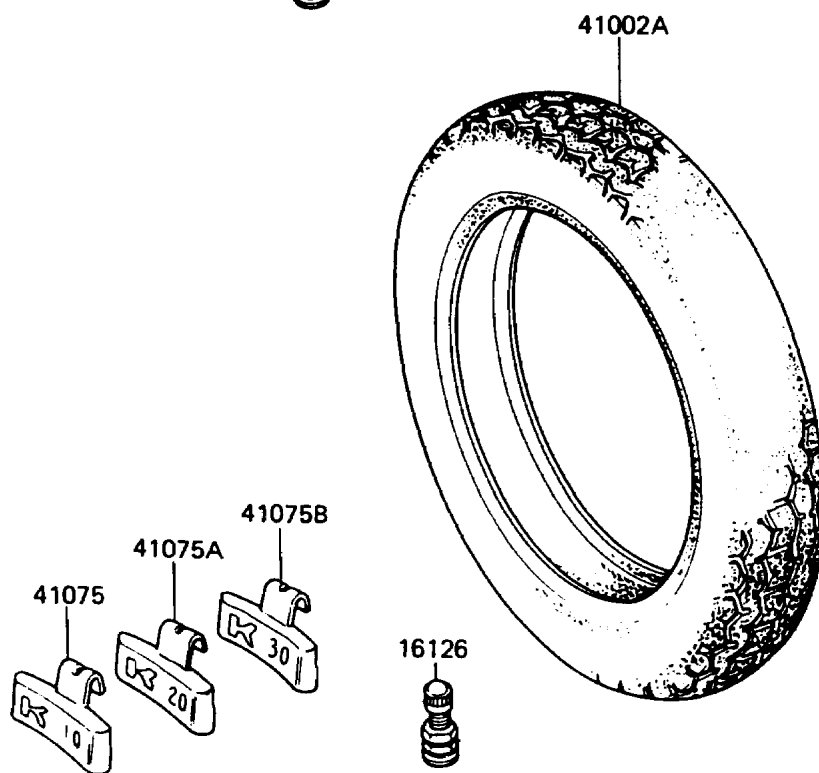

1987 Voyager PARTS DIAGRAM

Tires

F2210-0066

1987 Voyager PARTS LIST

Tires

ITEM NAME	PART NUMBER	QUANTITY
VALVE,TIRE (Ref # 16126)	16126-1136	1
TIRE,FR,MR90-18 F11 (D) (Ref # 41002)	41002-1344	1
TIRE,RR,MU90-16 K427M(D) (Ref # 41002A)	41002-1345	1
BALANCER-WHEEL,10G (Ref # 41075)	41075-1011	1
BALANCER-WHEEL,20G (Ref # 41075A)	41075-1012	1
BALANCER-WHEEL,30G (Ref # 41075B)	41075-1013	1