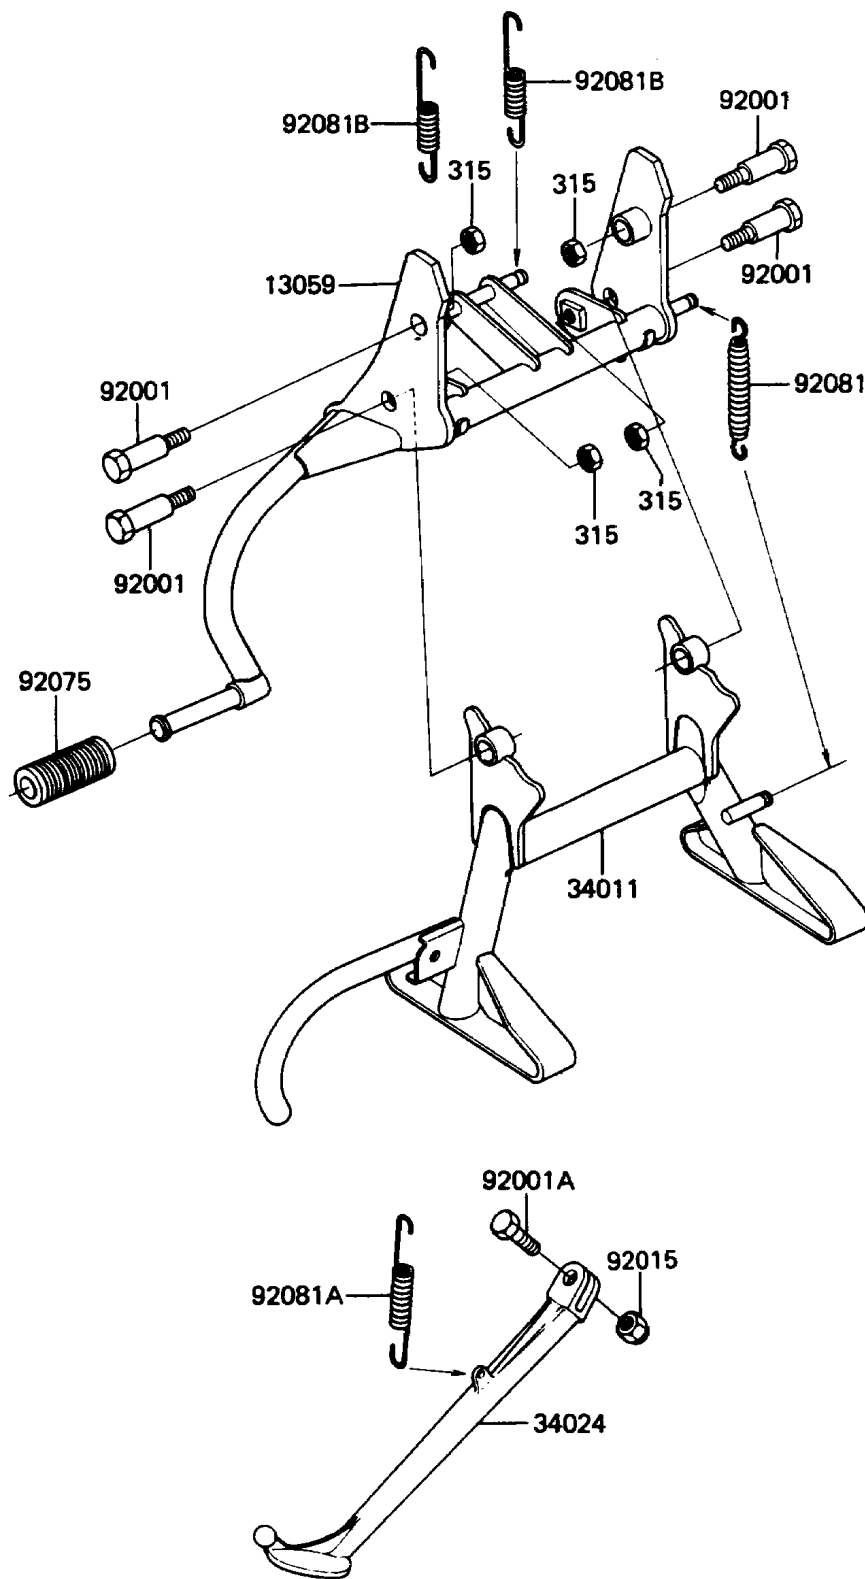

1987 Voyager PARTS DIAGRAM

Stand(s)

F2190-0145

1987 Voyager PARTS LIST

Stand(s)

ITEM NAME	PART NUMBER	QUANTITY
LEVER-KICK,CENTER STAND (Ref # 13059)	13059-1102	1
STAND-CENTER (Ref # 34011)	34011-1103	1
STAND-SIDE (Ref # 34024)	34024-1158	1
BOLT,CENTER STAND (Ref # 92001)	92001-1848	1
BOLT,12X43 (Ref # 92001A)	92001-1984	1
NUT,LOCK,12MM,BLACK (Ref # 92015)	92015-1190	1
DAMPER,PEDAL (Ref # 92075)	13063-002	1
SPRING,CNT STAND (Ref # 92081)	34023-012	1
SPRING,STAND (Ref # 92081A)	34025-005	1
SPRING,STAND (Ref # 92081B)	92081-1657	1
NUT-HEX-FINE,10MM (Ref # 315)	315B1000	1