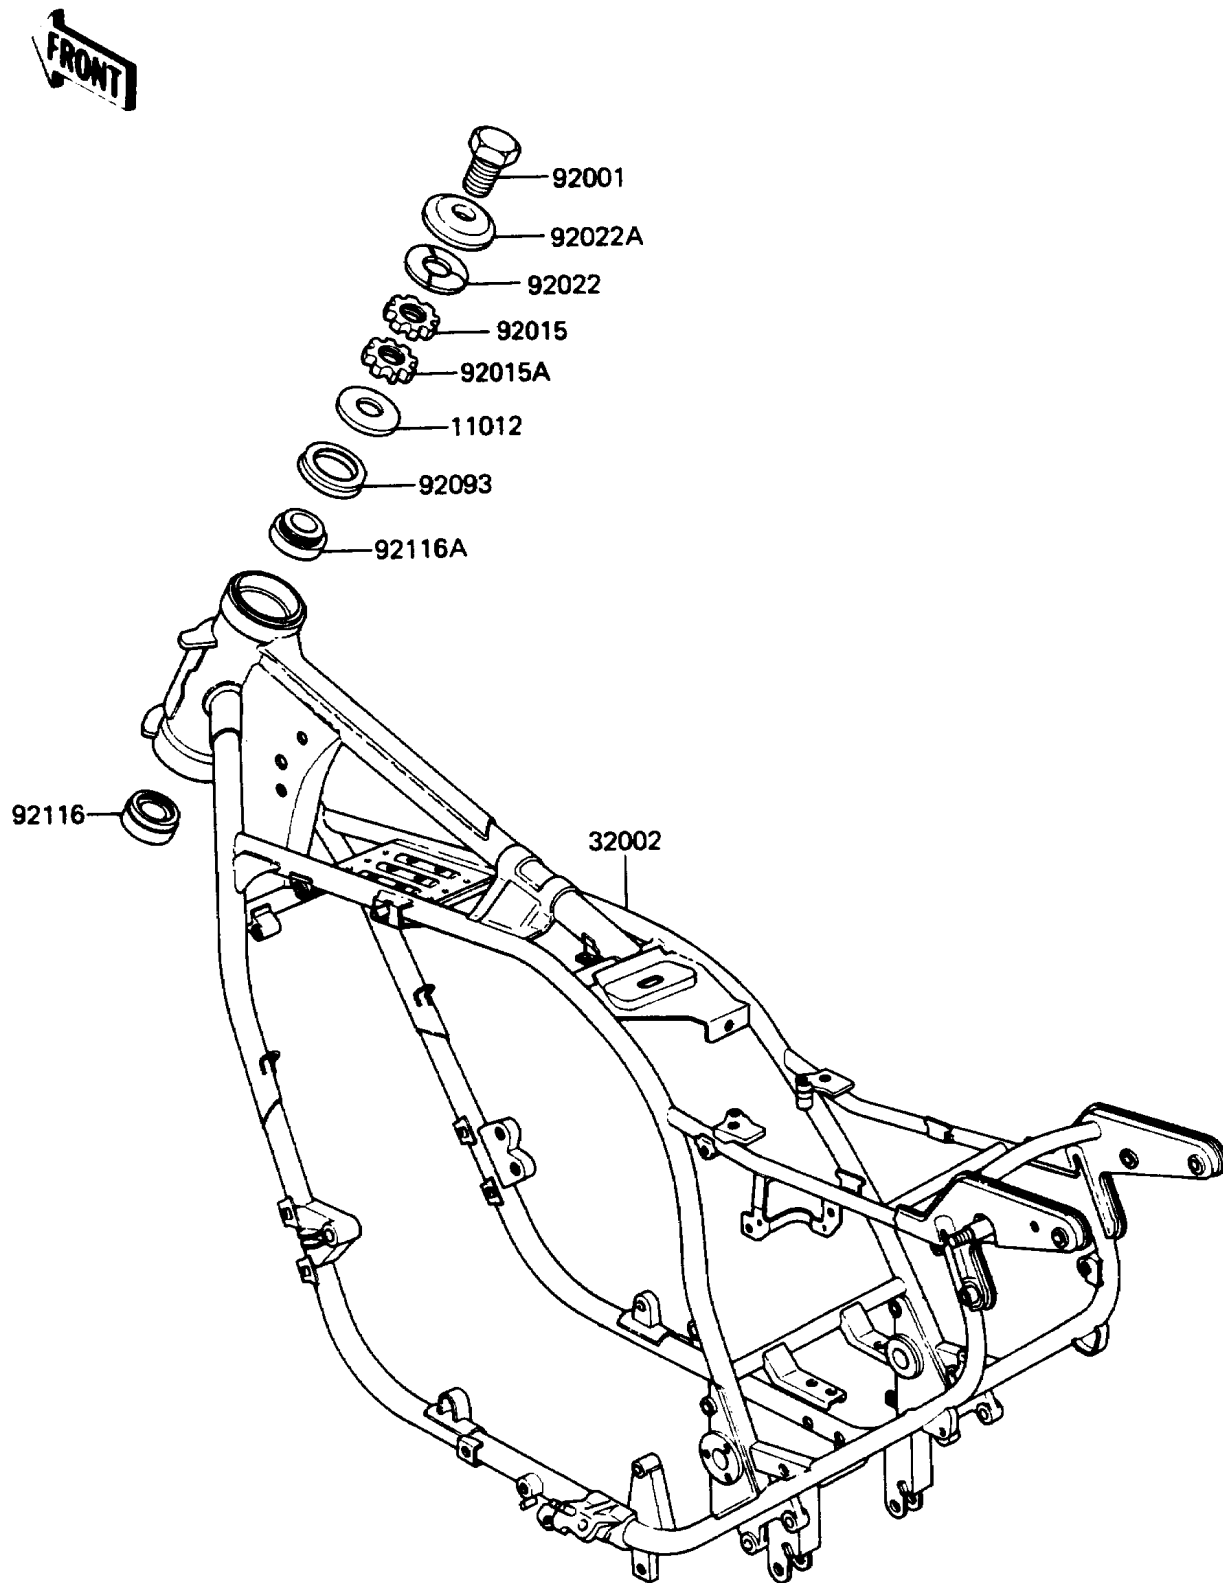

1987 Voyager PARTS DIAGRAM

Frame

F2120-0227

1987 Voyager PARTS LIST

Frame

ITEM NAME	PART NUMBER	QUANTITY
CAP,STEERING (Ref # 11012)	11012-1206	1
FRAME-COMP (Ref # 32002)	32002-1585	1
BOLT,16X25.5 (Ref # 92001)	92007-031	1
NUT,28MM,T=6 (Ref # 92015)	92015-1417	1
NUT,28MM,T=8.5 (Ref # 92015A)	92015-1418	1
WASHER,WAVE (Ref # 92022)	46100-003	1
WASHER,16X41X4 (Ref # 92022A)	92022-230	1
SEAL,STEERING (Ref # 92093)	92093-1070	1
BEARING-ROLLER,LWR,32006JR RS (Ref # 92116)	92116-1008	1
BEARING-ROLLER,HR320/28XJ (Ref # 92116A)	92116-1009	1