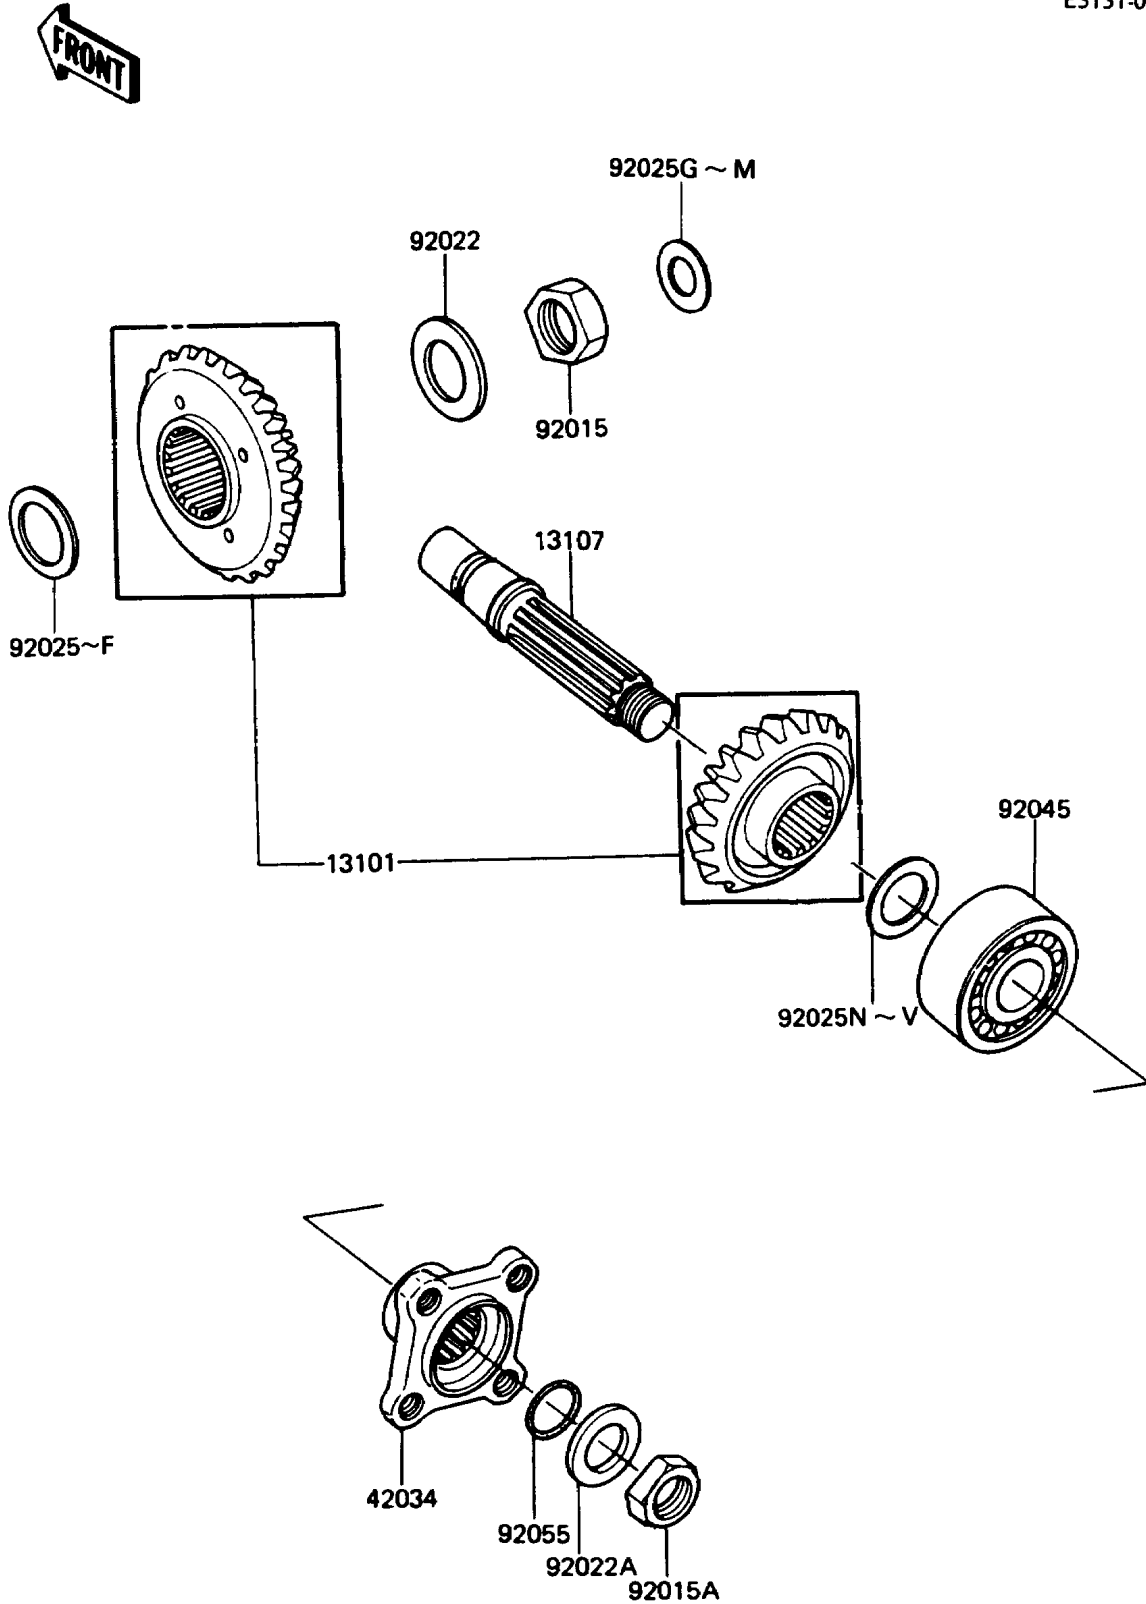

1987 Voyager PARTS DIAGRAM

Front Bevel Gear

E3131-0007

1987 Voyager PARTS LIST

Front Bevel Gear

| ITEM NAME | PART NUMBER | QUANTITY |
|-------------------------------------|-------------|----------|
| GEAR-ASSY,BEVEL,FR (Ref # 13101) | 13101-5042 | 1 |
| SHAFT,BEVEL GEAR (Ref # 13107) | 13107-1029 | 1 |
| COUPLING,OUTPUT SHAFT (Ref # 42034) | 42034-1010 | 1 |
| NUT,24MM (Ref # 92015) | 92015-1057 | 1 |
| NUT,20MM (Ref # 92015A) | 92016-028 | 1 |
| WASHER,SPRING,24MM (Ref # 92022) | 92022-1104 | 1 |
| WASHER,20.3X36X2.3 (Ref # 92022A) | 92022-1116 | 1 |
| SHIM,30.3X40X0.6 (Ref # 92025) | 92025-1006 | 1 |
| SHIM,30.3X40X0.9 (Ref # 92025A) | 92025-1007 | 1 |
| SHIM,30.3X40X1.20 (Ref # 92025B) | 92025-1008 | 1 |
| SHIM,30.3X40X0.1 (Ref # 92025C) | 92025-1009 | 1 |
| SHIM,30.3X40X0.15 (Ref # 92025D) | 92025-1010 | 1 |
| SHIM,30.3X40X0.20 (Ref # 92025E) | 92025-1011 | 1 |
| SHIM,30.3X40X0.30 (Ref # 92025F) | 92025-1012 | 1 |
| SHIM,15.3X27.5X0.60 (Ref # 92025G) | 92025-1020 | 1 |
| SHIM,15.3X27.5X0.90 (Ref # 92025H) | 92025-1021 | 1 |
| SHIM,15.3X27.5X1.20 (Ref # 92025I) | 92025-1022 | 1 |
| SHIM,15.3X27.5X0.10 (Ref # 92025J) | 92025-1023 | 1 |
| SHIM,15.3X27.5X0.15 (Ref # 92025K) | 92025-1024 | 1 |
| SHIM,15.3X27.5X0.20 (Ref # 92025L) | 92025-1025 | 1 |
| SHIM,15.3X27.5X0.30 (Ref # 92025M) | 92025-1026 | 1 |
| SHIM,25.3X36X0.15 (Ref # 92025N) | 92025-1688 | 1 |
| SHIM,25.3X36X0.50 (Ref # 92025O) | 92025-1689 | 1 |
| SHIM,25.3X36X0.60 (Ref # 92025P) | 92025-1690 | 1 |
| SHIM,25.3X36X0.70 (Ref # 92025Q) | 92025-1691 | 1 |
| SHIM,25.3X36X0.80 (Ref # 92025R) | 92025-1692 | 1 |
| SHIM,25.3X36X0.90 (Ref # 92025S) | 92025-1693 | 1 |
| SHIM,25.3X36X1.00 (Ref # 92025T) | 92025-1694 | 1 |
| SHIM,25.3X36X1.10 (Ref # 92025U) | 92025-1695 | 1 |