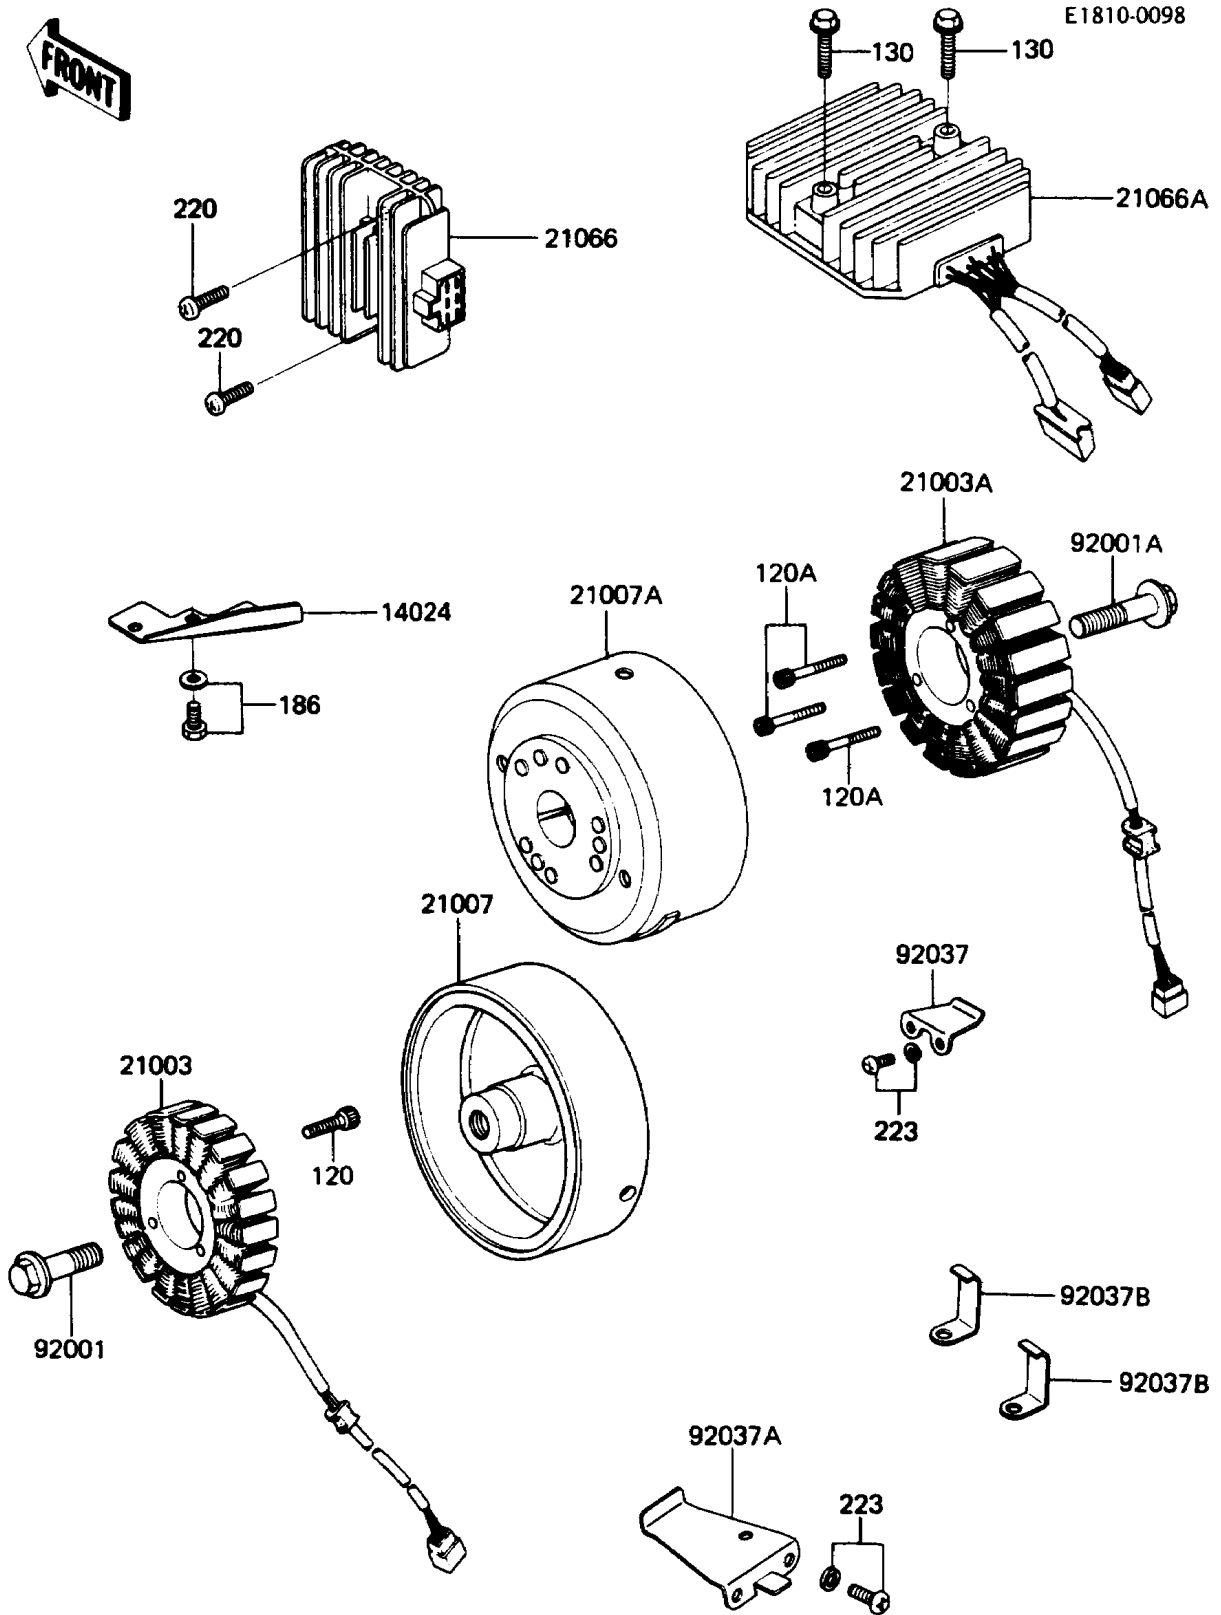

1987 Voyager PARTS DIAGRAM

Generator

1987 Voyager PARTS LIST

Generator

ITEM NAME	PART NUMBER	QUANTITY
COVER,GENERATOR LEAD (Ref # 14024)	14025-1391	1
STATOR,LH (Ref # 21003)	21003-1064	1
STATOR,RH (Ref # 21003A)	21003-1104	1
ROTOR,LH (Ref # 21007)	21007-1051	1
ROTOR,RH (Ref # 21007A)	21007-1073	1
REGULATOR-VOLTAGE (Ref # 21066)	21066-1038	1
REGULATOR-VOLTAGE (Ref # 21066A)	21066-1051	1
BOLT,FLANGED,12X40 (Ref # 92001)	92001-1012	1
BOLT,FLANGED,12X40 (Ref # 92001A)	92001-1146	1
CLAMP,GENERATOR LEAD (Ref # 92037)	92037-1287	1
CLAMP,LEAD WIRE (Ref # 92037A)	92037-1343	1
CLAMP,LEAD WIRE (Ref # 92037B)	92037-1345	1
BOLT-SOCKET,5X30 (Ref # 120)	120P0530	1
BOLT-SOCKET,6X35 (Ref # 120A)	120P0635	1
BOLT-FLANGED,5X35 (Ref # 130)	130B0535	1
BOLT-UPSET-WP (Ref # 186)	186D0610	1
SCREW-PAN-CROS,6X20,WHITE (Ref # 220)	220B0620	1
SCREW-PAN-WS-CROS (Ref # 223)	223B0510	1