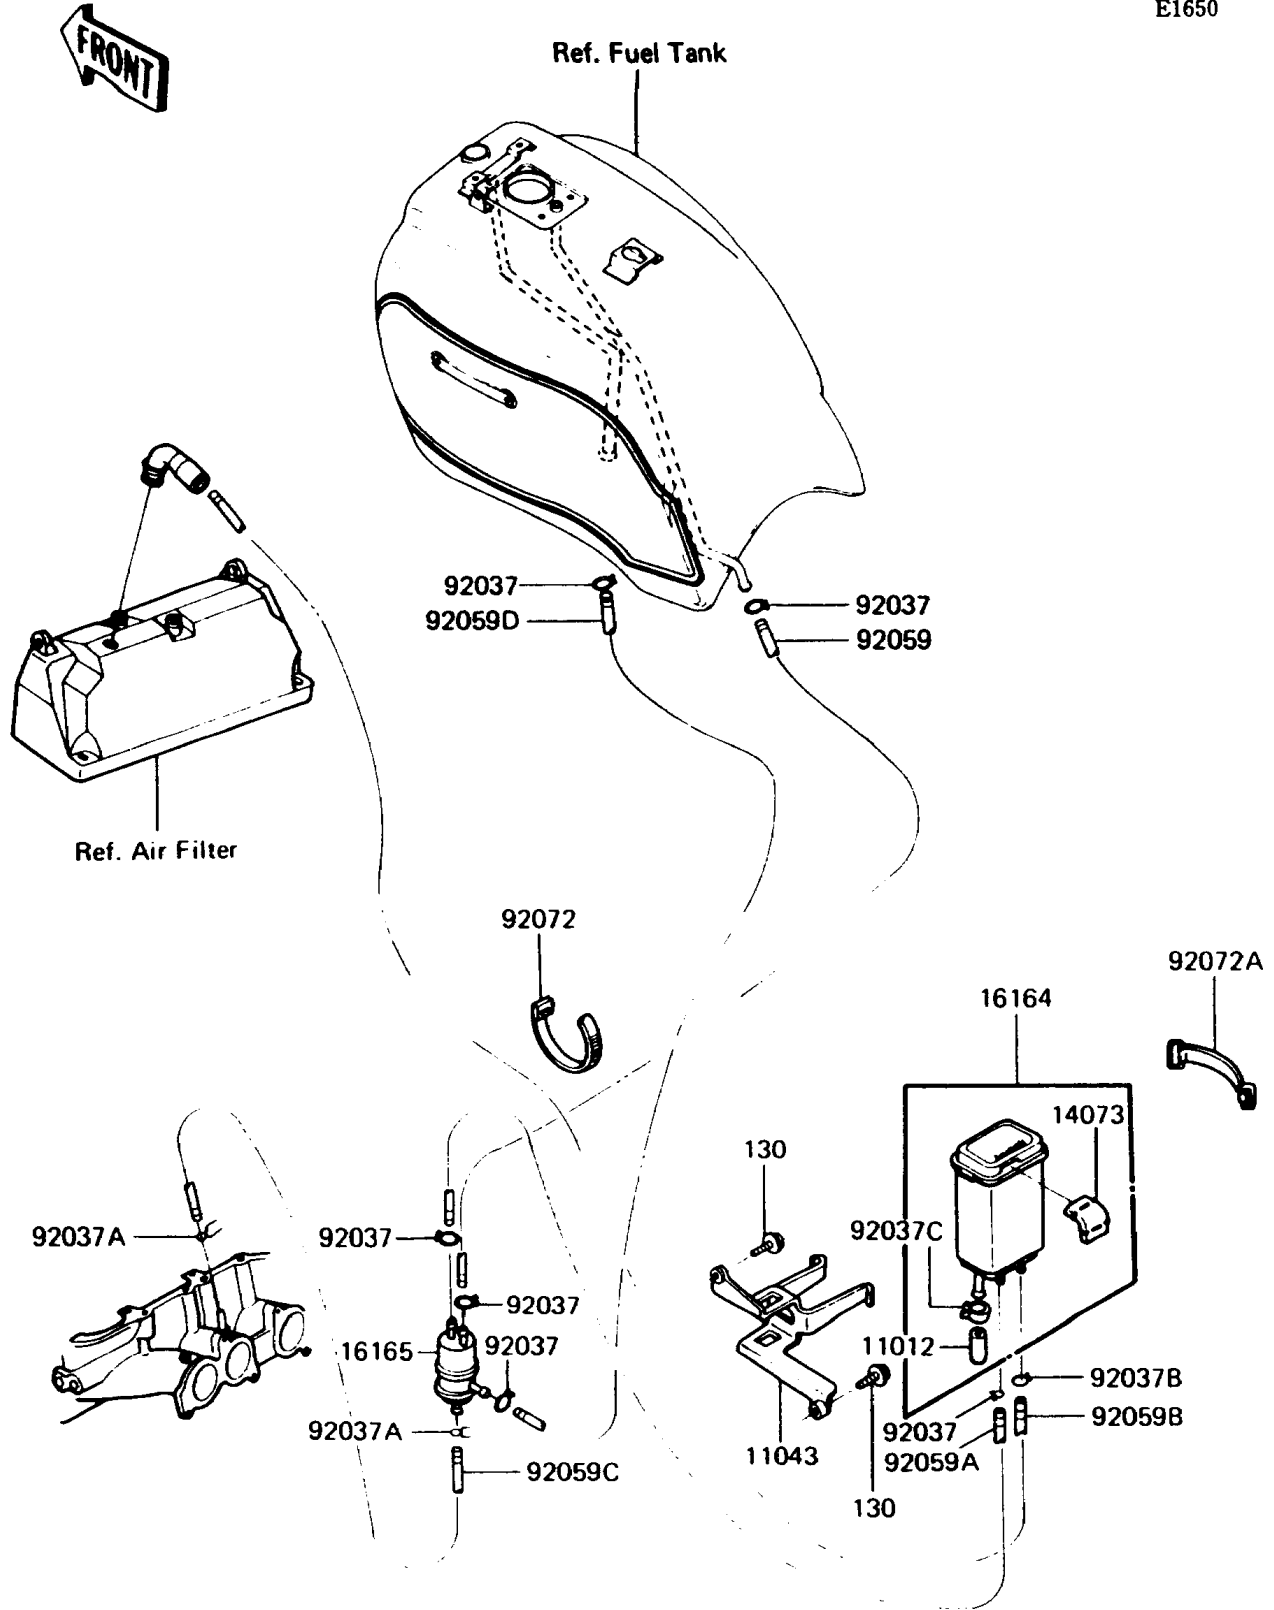

1987 Voyager PARTS DIAGRAM

Fuel Evaporative System

E1650

1987 Voyager PARTS LIST

Fuel Evaporative System

ITEM NAME	PART NUMBER	QUANTITY
CAP,CANISTER (Ref # 11012)	11012-1388	1
BRACKET,CANISTER (Ref # 11043)	11043-1621	1
DUCT,CANISTER (Ref # 14073)	14073-1178	1
CANISTER (Ref # 16164)	16164-1053	1
SEPARATOR (Ref # 16165)	16165-1001	1
CLAMP,TUBE (Ref # 92037)	92037-010	1
CLAMP,TUBE (Ref # 92037A)	92037-072	1
CLAMP,HOSE (Ref # 92037B)	92037-1104	1
CLAMP,CANISTER (Ref # 92037C)	92037-1512	1
TUBE,5X8X320,BLUE (Ref # 92059)	92059-1400	1
TUBE,5X8X980,BLUE (Ref # 92059A)	92059-1420	1
TUBE,7X12X1060,GREEN (Ref # 92059B)	92059-1421	1
TUBE,4X9X640,WHITE (Ref # 92059C)	92059-1422	1
TUBE,5X8X430,RED (Ref # 92059D)	92059-1423	1
BAND,L=149 (Ref # 92072)	92072-031	1
BAND,L=64 (Ref # 92072A)	92072-1006	1
BOLT-FLANGED,6X16,BLACK (Ref # 130)	130J0616	1