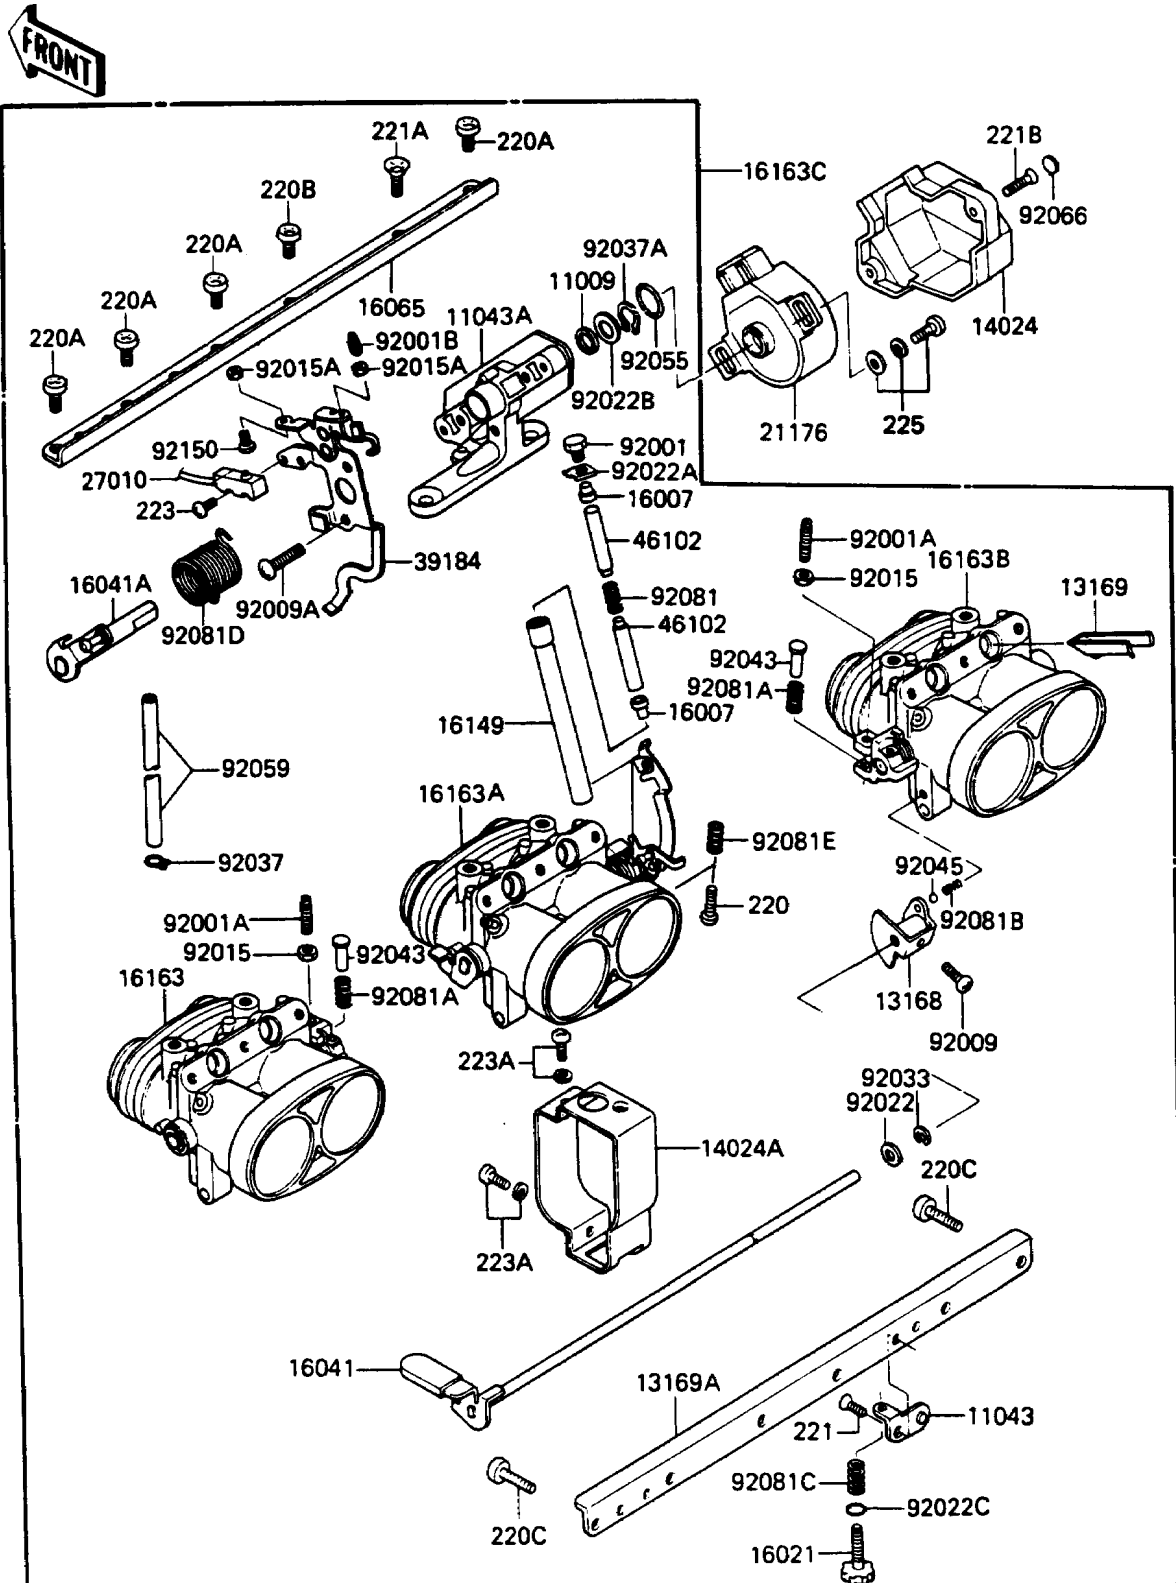

## 1987 Voyager PARTS DIAGRAM

Throttle

E1510-0011

### Throttle

ITEM NAME	PART NUMBER	QUANTITY
GASKET,8MM (Ref # 11009)	16038-020	1
BRACKET-B,IDLE ADJUST SCREW (Ref # 11043)	11043-1370	1
BRACKET,THROTTLE SENSOR (Ref # 11043A)	11043-1494	1
LEVER,FAST IDLE (Ref # 13168)	13168-1210	1
PLATE (Ref # 13169)	13169-1744	1
PLATE,THROTTLE STAY,LWR (Ref # 13169A)	13169-1745	1
COVER,SENSOR (Ref # 14024)	14025-1657	1
COVER,TUBE (Ref # 14024A)	14025-1798	1
SEAT-SPRING (Ref # 16007)	16057-002	1
SCREW-THROTTLE STOP (Ref # 16021)	16021-1066	1
SHAFT-CARBURETOR,FAST IDLE (Ref # 16041)	16041-1052	1
SHAFT-CARBURETOR,SENSOR (Ref # 16041A)	16041-1053	1
HOLDER-CARBURETOR,STAY,UPP (Ref # 16065)	16065-1107	1
BAR,CARBURETOR (Ref # 16149)	16149-1052	1
THROTTLE-ASSY,#1 (Ref # 16163)	16163-1032	1
THROTTLE-ASSY,#2 (Ref # 16163A)	16163-1033	1
THROTTLE-ASSY,#3 (Ref # 16163B)	16163-1034	1
THROTTLE-ASSY (Ref # 16163C)	16163-1083	1
SENSOR,THROTTLE (Ref # 21176)	21176-1004	1
SWITCH,CRUISE CANSEL (Ref # 27010)	27010-1242	1
BRACKET-ASSY,THROTTLE (Ref # 39184)	39184-1069	1
ROD,THROTTLE (Ref # 46102)	46102-1106	1
BOLT,A (Ref # 92001)	16067-003	1
BOLT,ADJUSTING (Ref # 92001A)	92001-1447	1
BOLT,THROTTLE BRACKET (Ref # 92001B)	92001-1909	1
SCREW,PAN HEAD,5X7 (Ref # 92009)	16046-007	1
SCREW,5X12 (Ref # 92009A)	92009-1318	1
NUT,THROTTLE VALVE ADJUSTING (Ref # 92015)	92015-1119	1
NUT,THROTTLE BRACKET (Ref # 92015A)	92015-1348	1