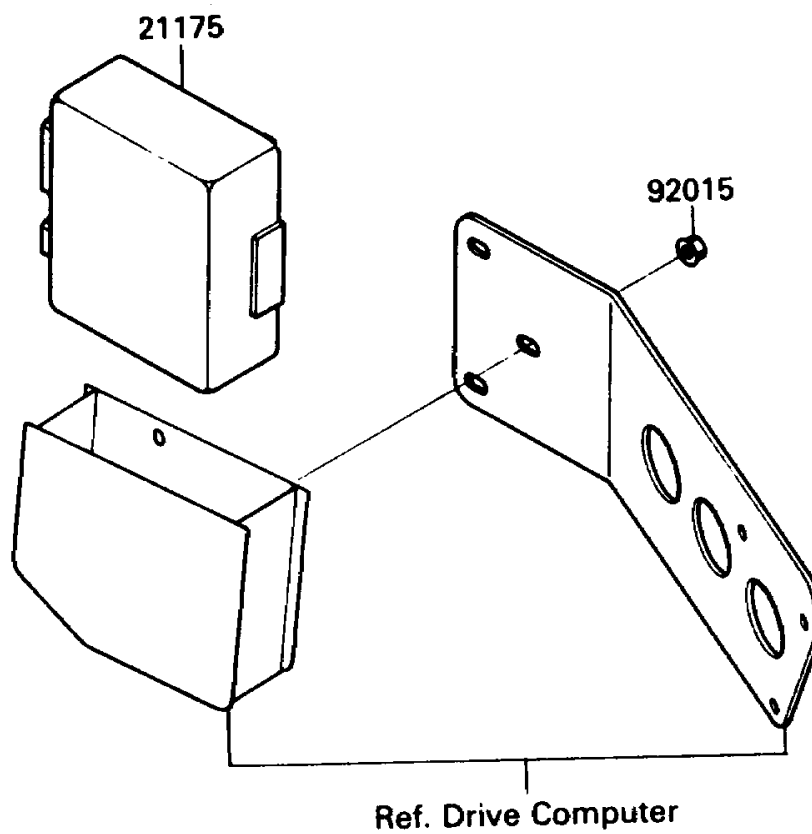

1987 Voyager PARTS DIAGRAM

Cruise Control

E1509-0001

1987 Voyager PARTS LIST

Cruise Control

ITEM NAME	PART NUMBER	QUANTITY
ACTUATOR (Ref # 16172)	16172-1052	1
CONTROL UNIT-ELECTRONIC (Ref # 21175)	21175-1057	1
NUT,FLANGED,5MM (Ref # 92015)	92015-1259	1
SCREW-PAN-WS-CROS (Ref # 223)	223D0612	1