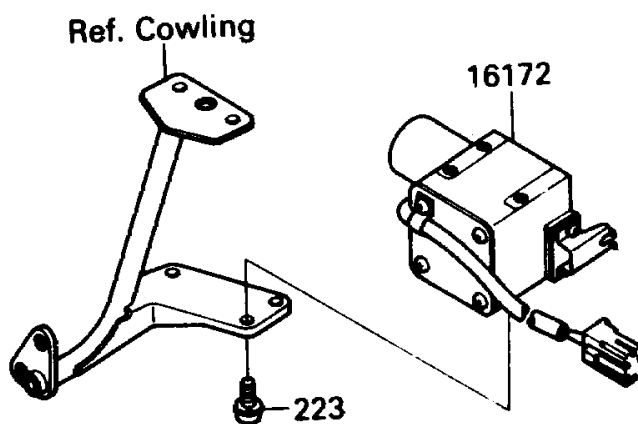

1987 Voyager PARTS DIAGRAM

Cruise Control

E1509-0001

1987 Voyager PARTS LIST

Cruise Control

ITEM NAME	PART NUMBER	QUANTITY
ACTUATOR (Ref # 16172)	16172-1052	1
CONTROL UNIT-ELECTRONIC (Ref # 21175)	21175-1057	1
NUT,FLANGED,5MM (Ref # 92015)	92015-1259	1
SCREW-PAN-WS-CROS (Ref # 223)	223D0612	1