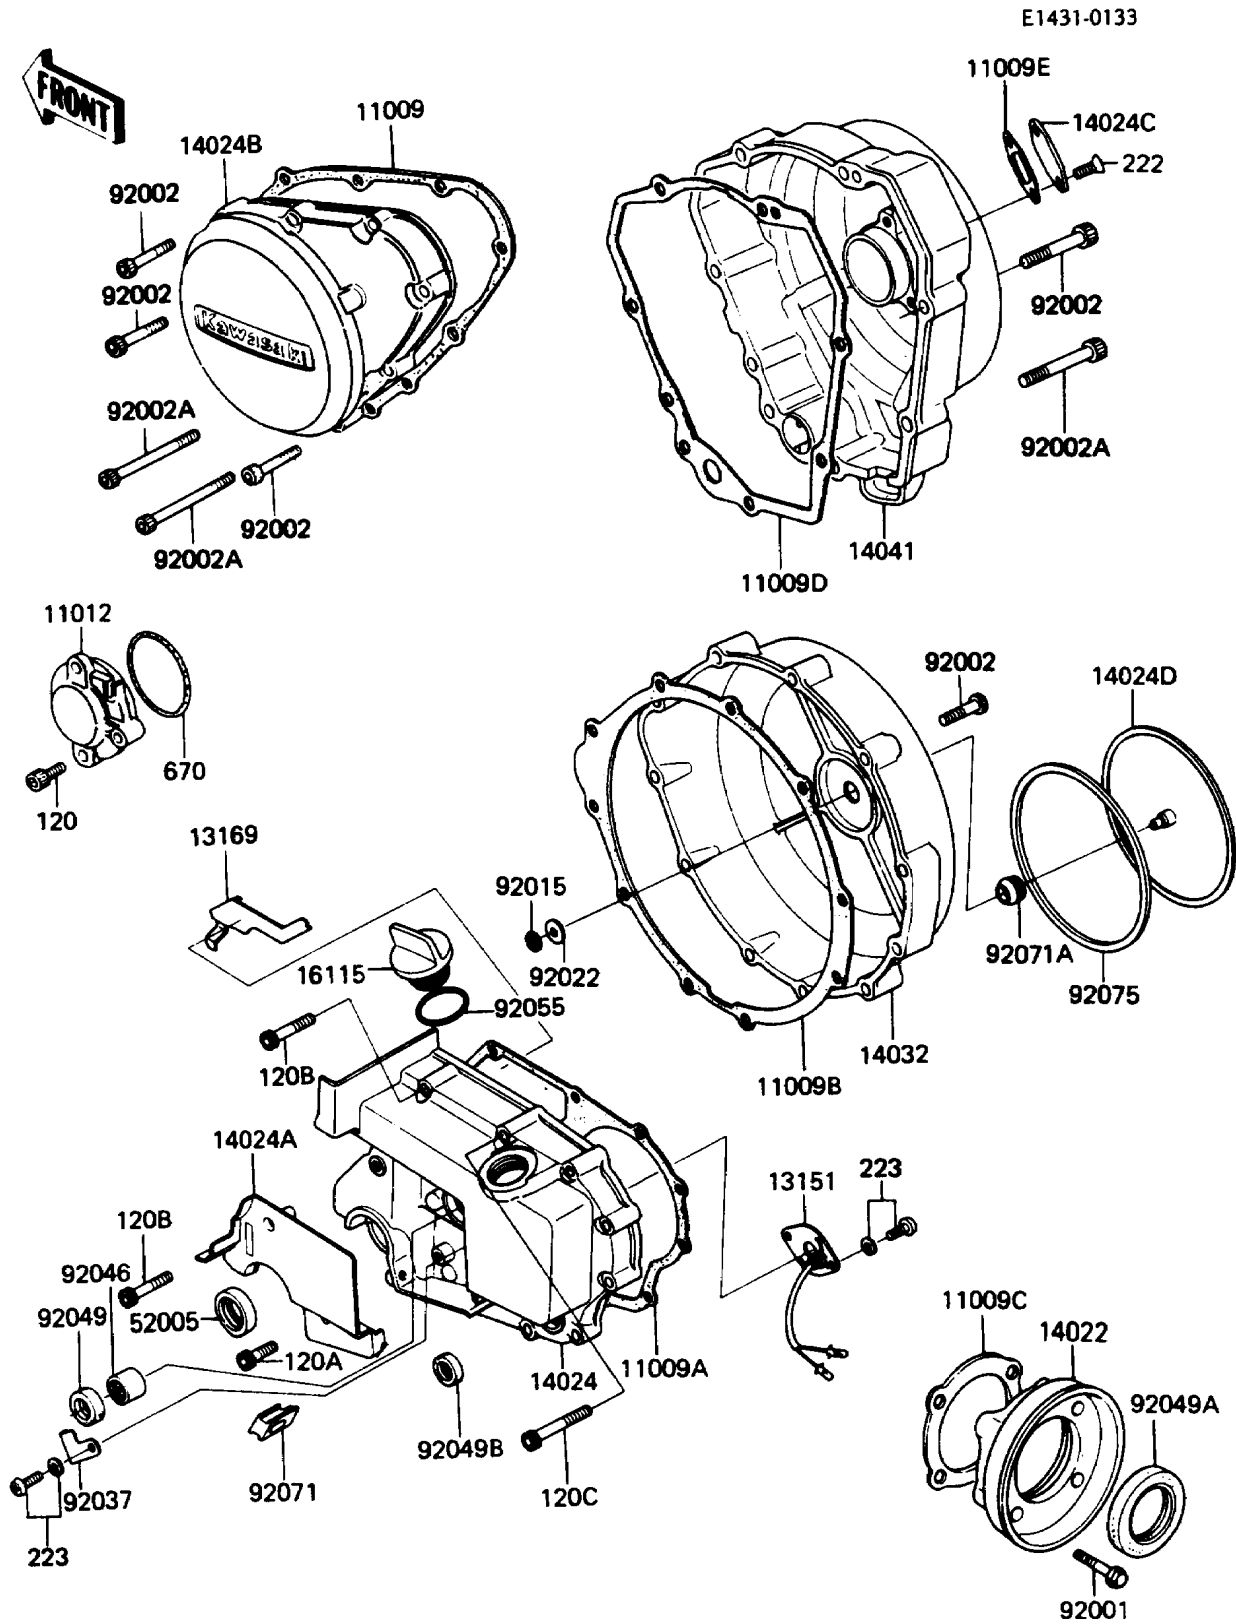

1987 Voyager PARTS DIAGRAM

Engine Cover(s)

1987 Voyager PARTS LIST

Engine Cover(s)

ITEM NAME	PART NUMBER	QUANTITY
GASKET,ENGINE COVER,LH (Ref # 11009)	11009-1090	1
GASKET,MISSION COVER (Ref # 11009A)	11009-1091	1
GASKET,CLUTCH COVER (Ref # 11009B)	11009-1092	1
GASKET,BEARING CAP (Ref # 11009C)	11009-1159	1
GASKET,GENERATOR COVER (Ref # 11009D)	11009-1269	1
GASKET,OIL INSPECTION COVER (Ref # 11009E)	11009-1270	1
CAP,TIMING SPROCKET (Ref # 11012)	11012-1060	1
SWITCH-COMP,NEUTRAL (Ref # 13151)	13151-1013	1
PLATE,BAFFLE,BREATHER (Ref # 13169)	13169-1131	1
CAP-BEARING,OUTLET SHAFT (Ref # 14022)	14022-1005	1
COVER,TRANSMISSION,SILVER #10 (Ref # 14024)	14025-1617	1
COVER,RELEASE (Ref # 14024A)	14025-1618	1
COVER,LH,GENERATOR (Ref # 14024B)	14025-1703	1
COVER,OIL INSPECTION (Ref # 14024C)	14025-1704	1
COVER,CLUTCH COVER (Ref # 14024D)	14025-1814	1
COVER-CLUTCH (Ref # 14032)	14032-1111	1
COVER-COMP,GENERATOR (Ref # 14041)	14041-1024	1
CAP-OIL FILLER (Ref # 16115)	16115-1009	1
GAUGE,OIL LEVEL (Ref # 52005)	52005-1017	1
BOLT,FLANGED,6X28 (Ref # 92001)	92003-202	1
BOLT,6X35 (Ref # 92002)	92002-1282	1
BOLT,6X50 (Ref # 92002A)	92002-1283	1
NUT,LOCK,5MM (Ref # 92015)	92018-004	1
WASHER,5.5X20X1.2 (Ref # 92022)	92022-104	1
CLAMP,CABLE (Ref # 92037)	92037-1152	1
BEARING-NEEDLE,7E-HK1412 (Ref # 92046)	92046-037	1
SEAL-OIL,TC14244.8 (Ref # 92049)	92049-1037	1
SEAL-OIL,TC35527 (Ref # 92049A)	92049-1038	1
SEAL-OIL,TB13225.5 (Ref # 92049B)	92051-005	1

1987 Voyager PARTS LIST

Engine Cover(s)

ITEM NAME	PART NUMBER	QUANTITY
RING-O,31.5X2.6 (Ref # 92055)	92055-049	1
GROMMET (Ref # 92071)	92071-1051	1
GROMMET,CLUTCH COVER (Ref # 92071A)	92071-1108	1
DAMPER,CLUTCH COVER (Ref # 92075)	92075-1594	1
BOLT-SOCKET (Ref # 120)	120Z0614	1
BOLT-SOCKET (Ref # 120A)	120Z0616	1
BOLT-SOCKET (Ref # 120B)	120Z0635	1
BOLT-SOCKET (Ref # 120C)	120Z0645	1
SCREW-CSK-RD-CROS (Ref # 222)	222E0510	1
SCREW-PAN-WS-CROS (Ref # 223)	223B0612	1
O RING,45MM (Ref # 670)	670B3045	1