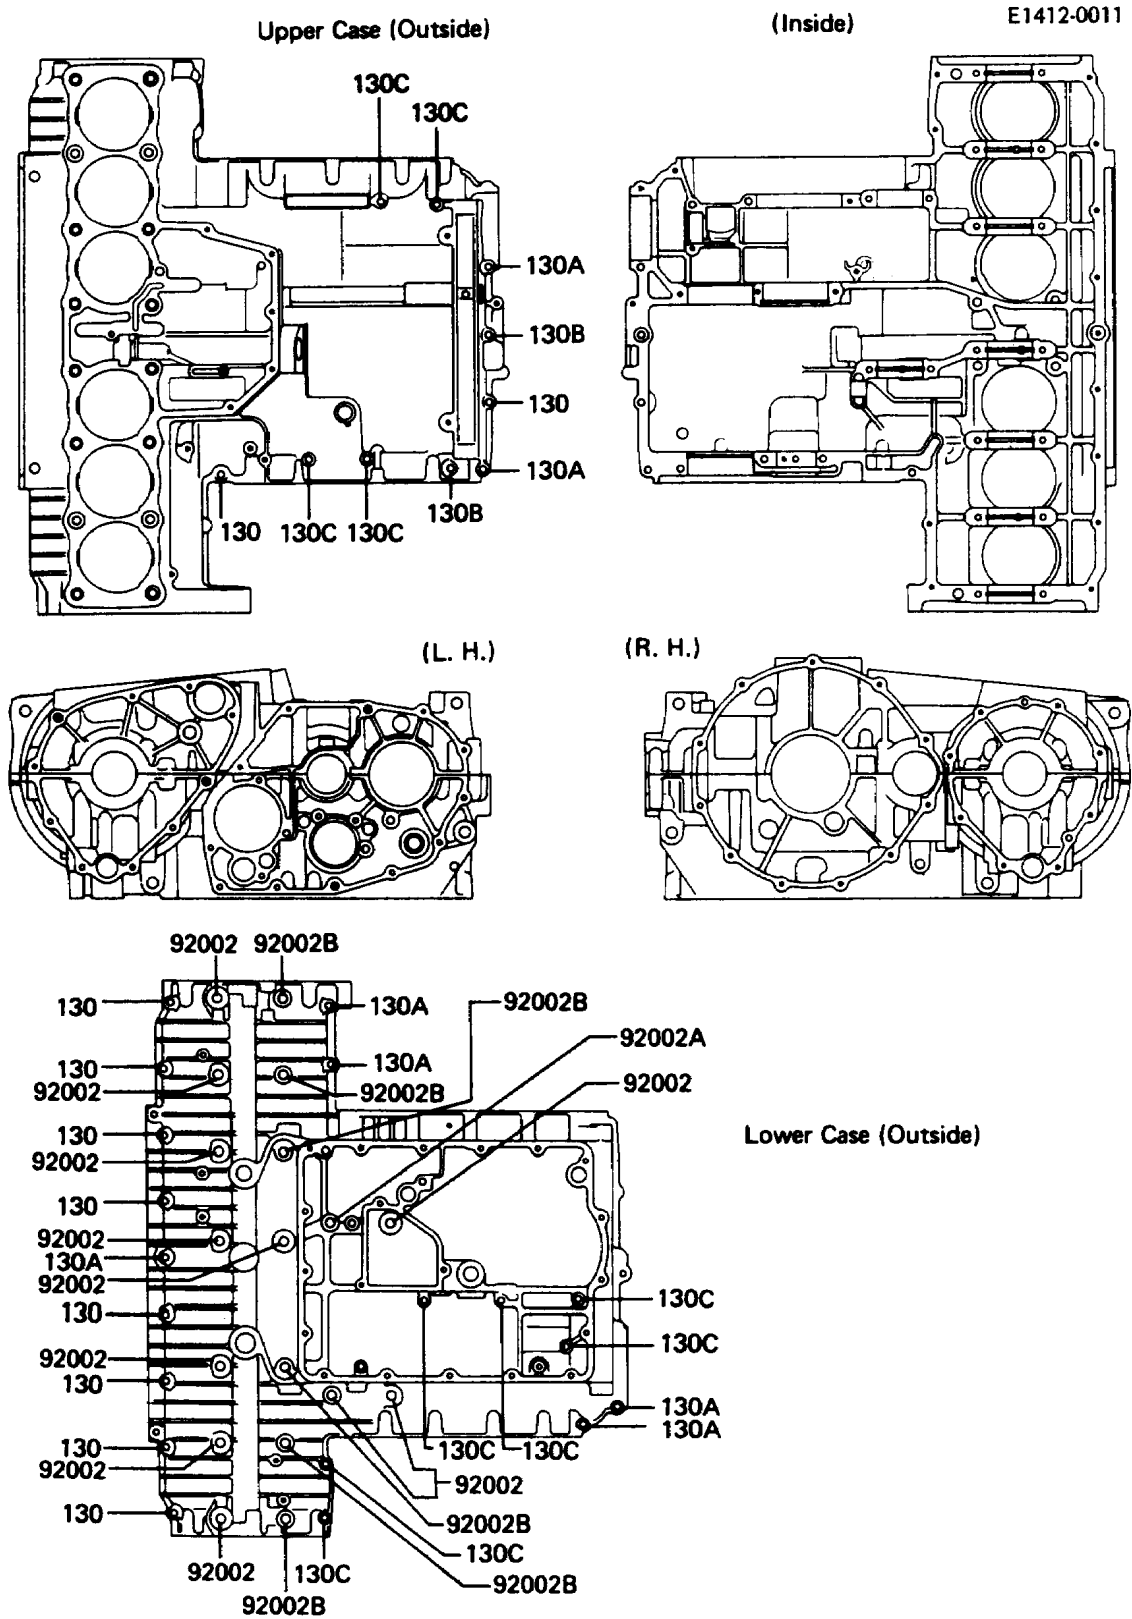

1987 Voyager PARTS DIAGRAM

Crankcase Bolt Pattern

1987 Voyager PARTS LIST

Crankcase Bolt Pattern

ITEM NAME	PART NUMBER	QUANTITY
BOLT,8X95 (Ref # 92002)	92002-1077	1
BOLT,8X130 (Ref # 92002A)	92002-1272	1
BOLT,8X105 (Ref # 92002B)	92002-1274	1
BOLT-FLANGED (Ref # 130)	130Y0640	1
BOLT-FLANGED (Ref # 130A)	130Y0650	1
BOLT-FLANGED (Ref # 130B)	130Y0665	1
BOLT-FLANGED (Ref # 130C)	130Y0685	1