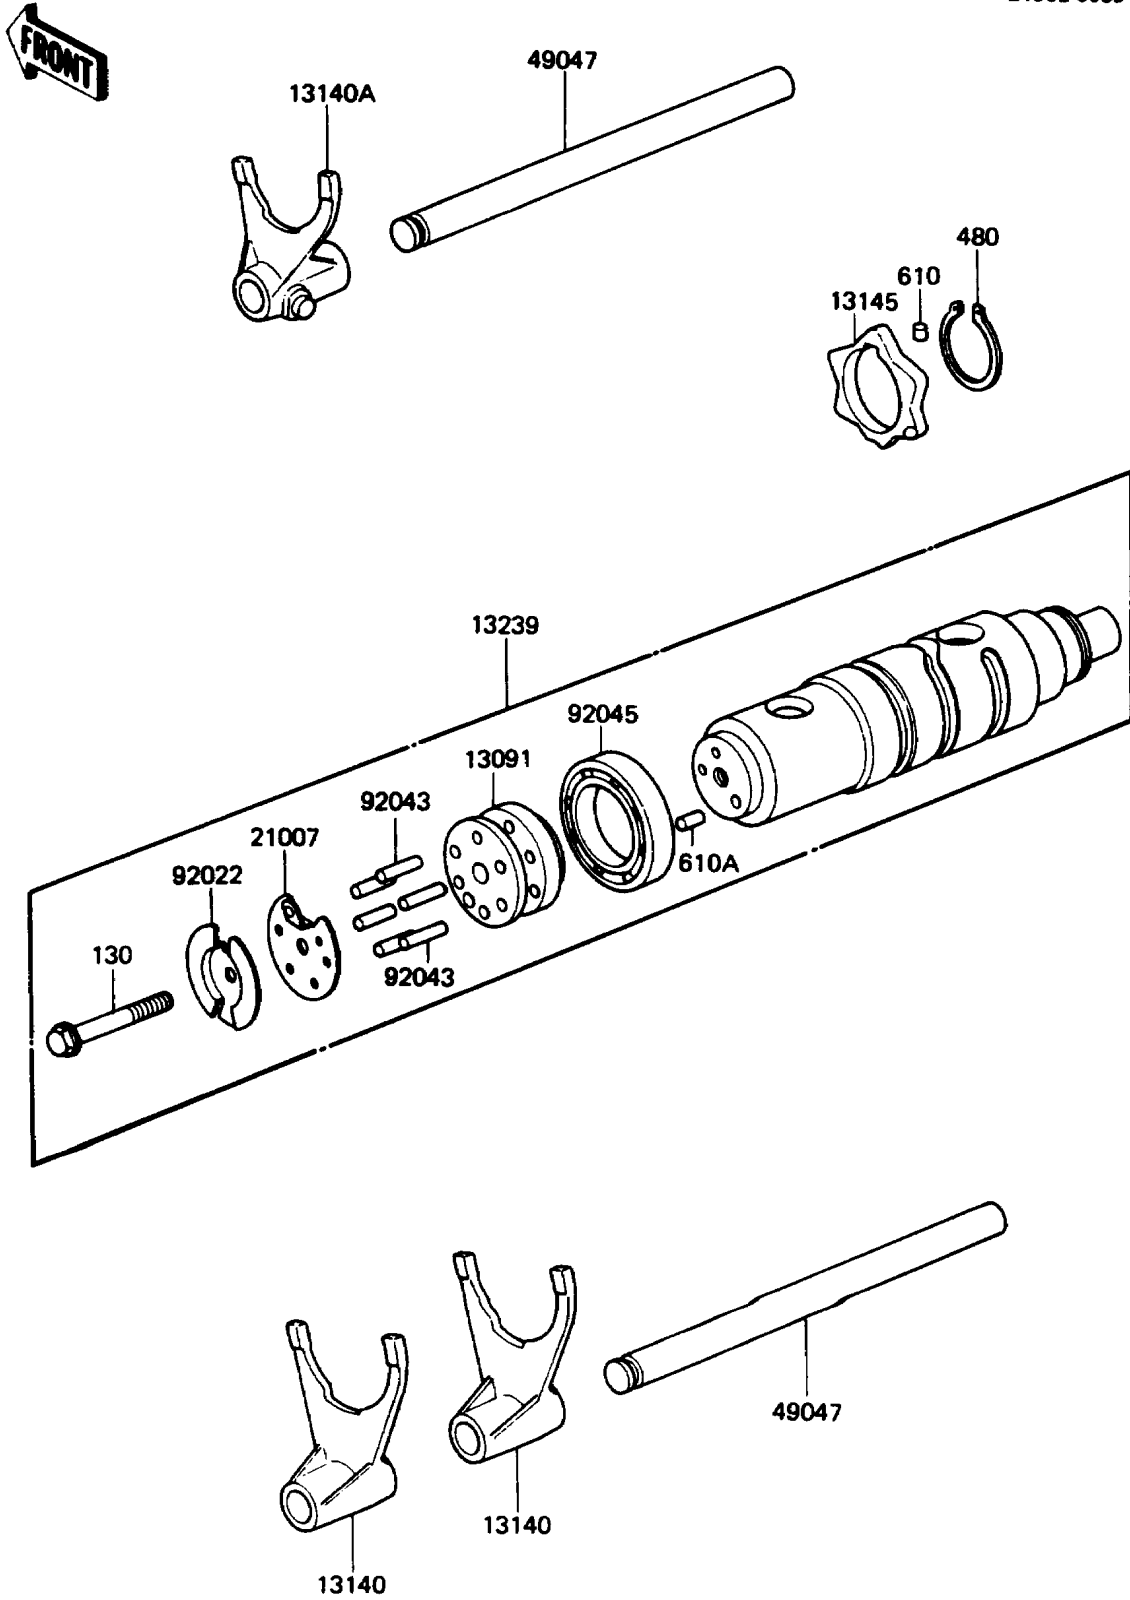

1987 Voyager PARTS DIAGRAM

Gear Change Drum/Shift Fork(s)

E1362-0083

1987 Voyager PARTS LIST

Gear Change Drum/Shift Fork(s)

ITEM NAME	PART NUMBER	QUANTITY
HOLDER,BEARING (Ref # 13091)	13091-1113	1
FORK-SHIFT,LOW,2ND & 3RD (Ref # 13140)	13140-1050	1
FORK-SHIFT,4TH & TOP (Ref # 13140A)	13140-1051	1
CAM-CHANGE DRUM (Ref # 13145)	13145-1058	1
DRUM-ASSY-CHANGE (Ref # 13239)	13239-1109	1
ROTOR,NEUTRAL (Ref # 21007)	21007-1070	1
ROD-SHIFT,12X173 (Ref # 49047)	49047-1008	1
WASHER,NEUTRAL ROTOR (Ref # 92022)	92022-1399	1
PIN,DOWEL,4X17.8 (Ref # 92043)	92042-020	1
BEARING-BALL,#6906 (Ref # 92045)	92045-1016	1
BOLT-FLANGED,6X35 (Ref # 130)	130G0635	1
CIRCLIP-TYPE-C,30MM (Ref # 480)	480J3000	1
ROLLER,4X6 (Ref # 610)	610A0406	1
ROLLER,4X8 (Ref # 610A)	610A0408	1