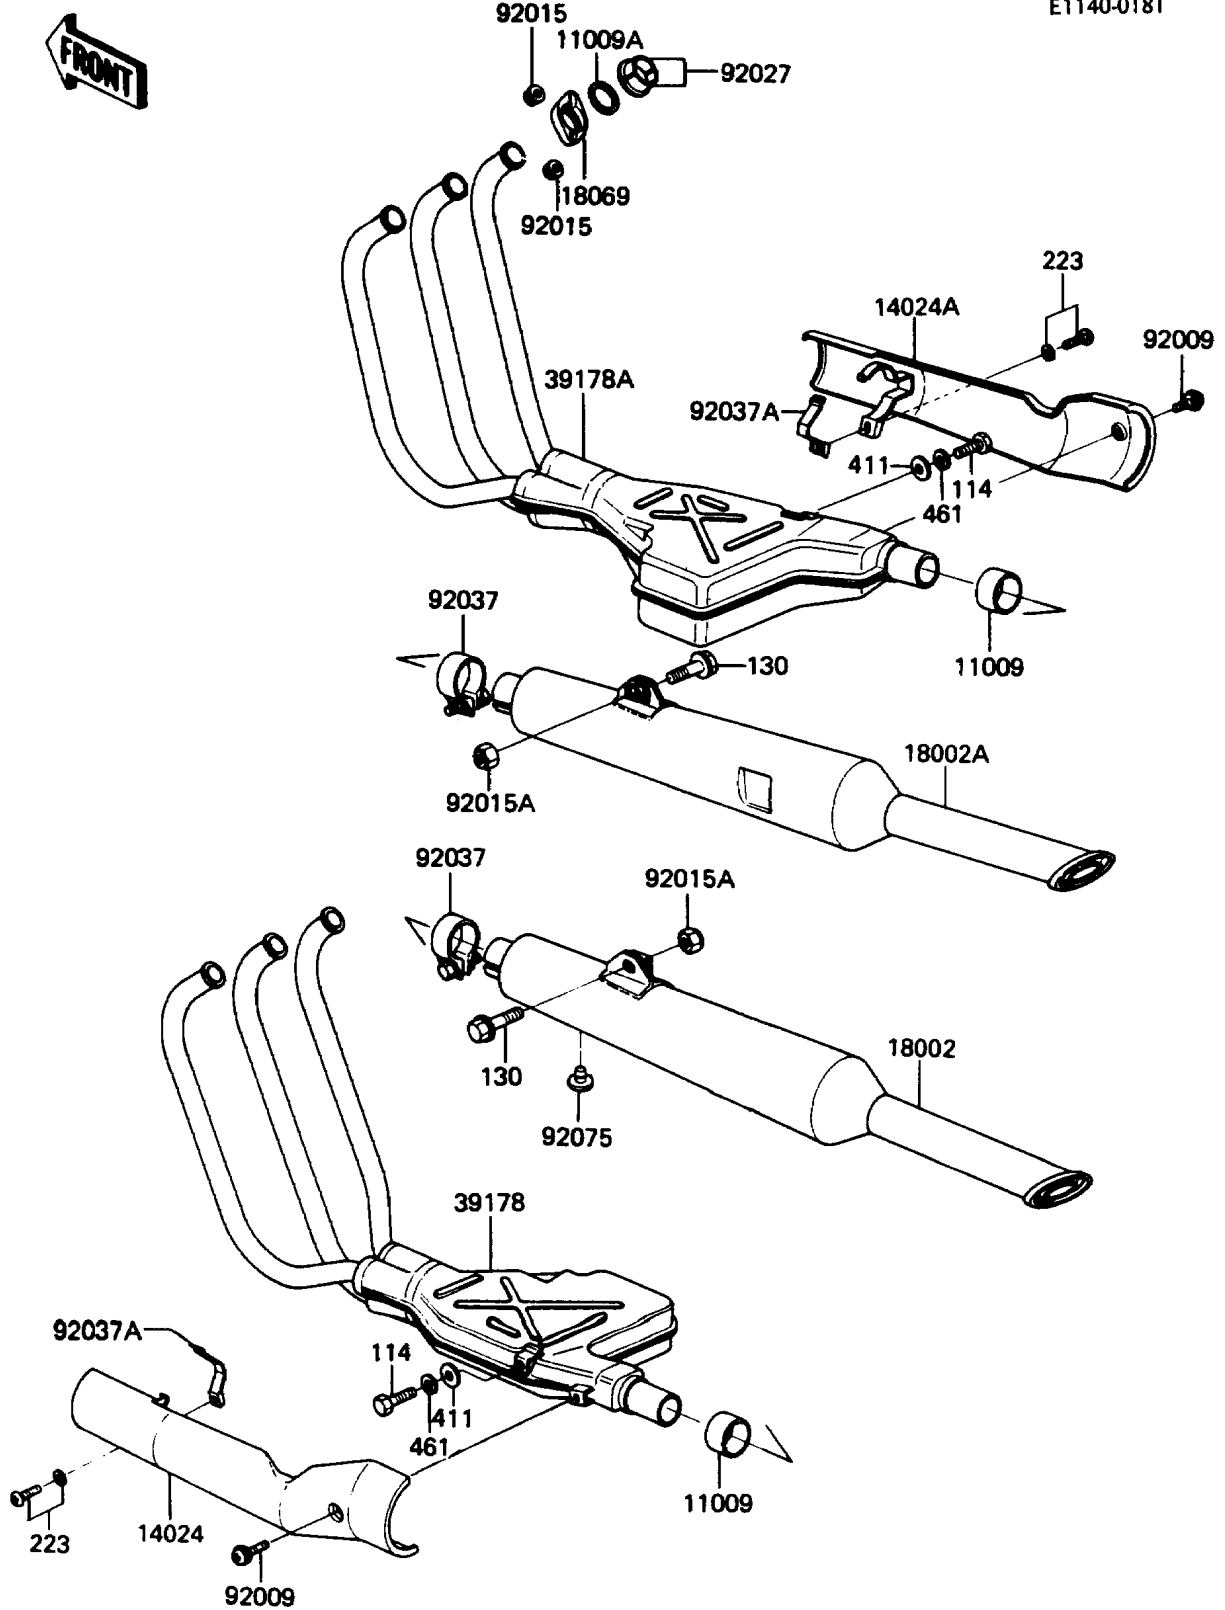

1987 Voyager PARTS DIAGRAM

Muffler(s)

E1140-0181

1987 Voyager PARTS LIST

Muffler(s)

ITEM NAME	PART NUMBER	QUANTITY
GASKET,EXHAUST PIPE CONNECTING (Ref # 11009)	11009-1480	1
GASKET,EXHAUST PIPE HOLDER (Ref # 11009A)	18067-004	1
COVER,MUFFLER,LH (Ref # 14024)	14025-1824	1
COVER,MUFFLER,RH (Ref # 14024A)	14025-1825	1
BODY-COMP-MUFFLER,LH (Ref # 18002)	18002-1638	1
BODY-COMP-MUFFLER,RH (Ref # 18002A)	18002-1639	1
HOLDER-EXHAUST PIPE (Ref # 18069)	18069-1010	1
MANIFOLD-COMP-EXHAUST,LH (Ref # 39178)	39178-1022	1
MANIFOLD-COMP-EXHAUST,RH (Ref # 39178A)	39178-1023	1
SCREW,6X10,W/WASHER (Ref # 92009)	92009-1098	1
NUT,6MM (Ref # 92015)	92015-1365	1
NUT,LOCK,10MM (Ref # 92015A)	92019-021	1
COLLAR,L=14.5 (Ref # 92027)	92027-1142	1
CLAMP,POWER CHAMBER (Ref # 92037)	92037-1228	1
CLAMP,MUFFLER COVER (Ref # 92037A)	92037-1465	1
DAMPER (Ref # 92075)	92075-015	1
BOLT-SMALL,8X25 (Ref # 114)	114N0825	1
BOLT-FLANGED,10X30 (Ref # 130)	130J1030	1
SCREW-PAN-WS-CROS (Ref # 223)	223X0630	1
WASHER-PLAIN,8MM (Ref # 411)	411D0800	1
WASHER-SPRING,8MM (Ref # 461)	461S0800	1