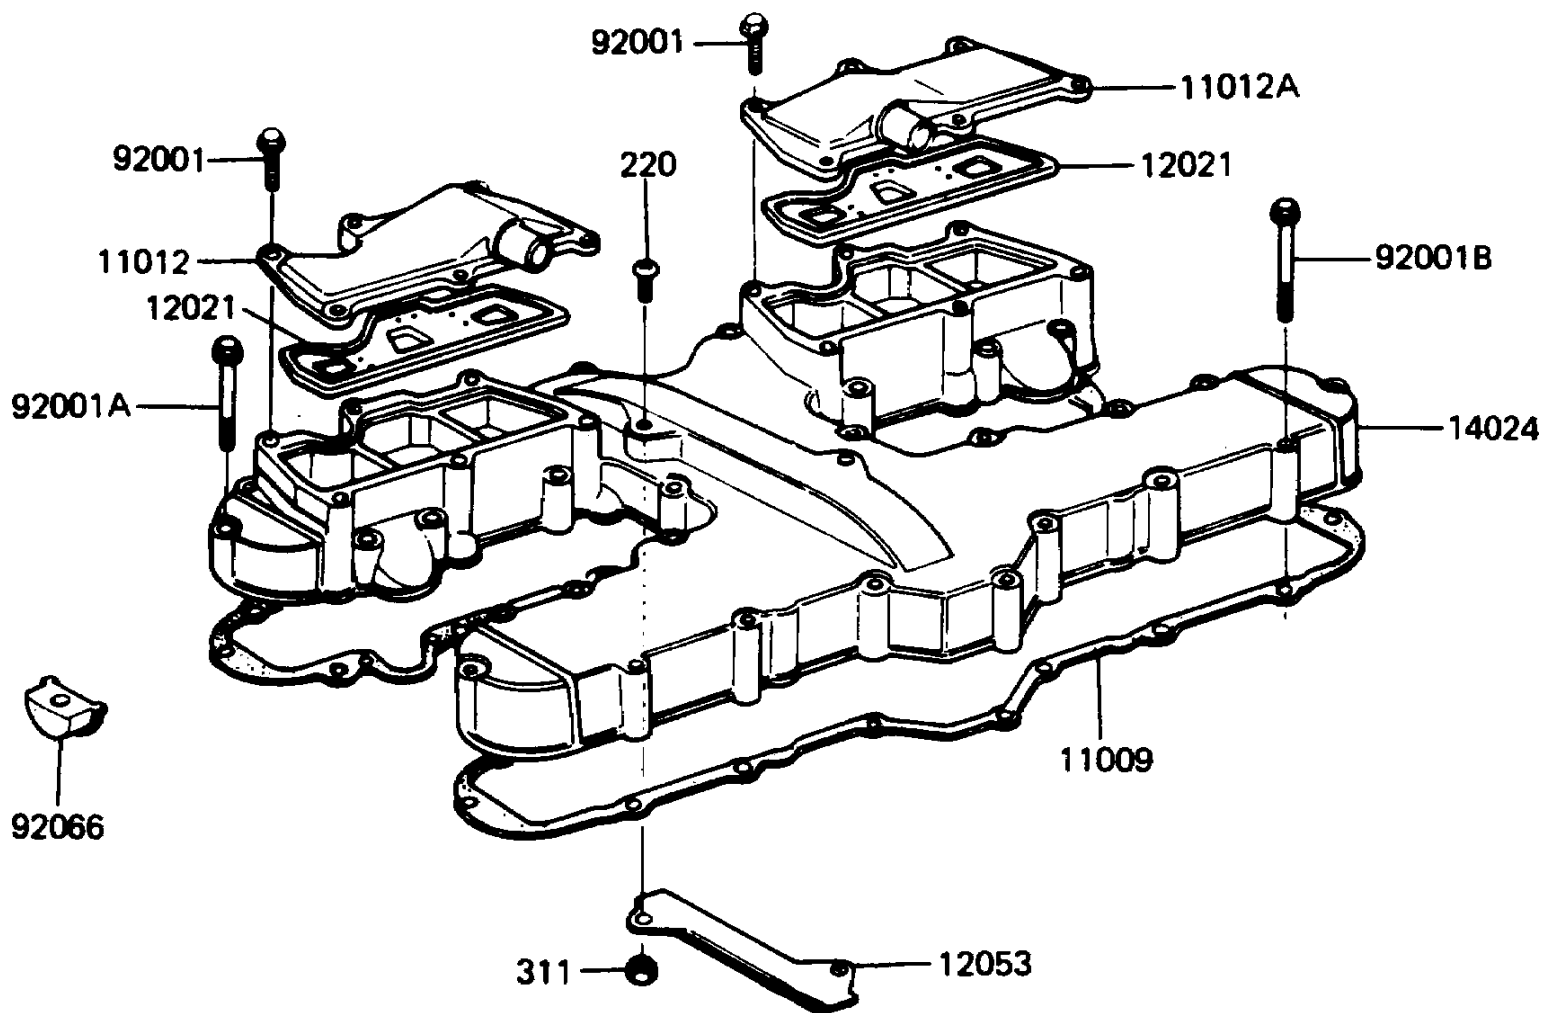

## 1987 Voyager PARTS DIAGRAM

Cylinder Head Cover

E1112-0100

## 1987 Voyager PARTS LIST

Cylinder Head Cover

ITEM NAME	PART NUMBER	QUANTITY
GASKET,CYLINDER HEAD COVER (Ref # 11009)	11009-1095	1
CAP, REED VALVE, LH (Ref # 11012)	11012-1057	1
CAP, REED VALVE, RH (Ref # 11012A)	11012-1058	1
VALVE-ASSY-REED (Ref # 12021)	12021-1004	1
GUIDE-CHAIN,CAM (Ref # 12053)	12053-1026	1
COVER,CYLINDER HEAD (Ref # 14024)	14025-1639	1
BOLT, FLANGED, 6X20 (Ref # 92001)	92001-1100	1
BOLT, FLANGED, 6X52 (Ref # 92001A)	92001-1192	1
BOLT, FLANGED, 6X45 (Ref # 92001B)	92003-092	1
PLUG, CAMSHAFT, (Ref # 92066)	92066-1030	1
SCREW-PAN-CROS, 6X16 (Ref # 220)	220B0616	1
NUT-HEX, 6MM (Ref # 311)	311B0600	1