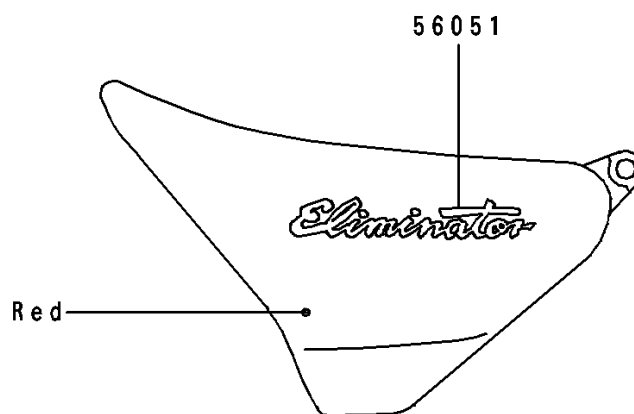

1997 Eliminator 600 PARTS DIAGRAM

Decals(Red)(ZL600-B3)

F2861B

1997 Eliminator 600 PARTS LIST

Decals(Red)(ZL600-B3)

ITEM NAME	PART NUMBER	QUANTITY
MARK,FUEL TANK,KAWASAKI (Ref # 56051)	56051-1505	1
MARK,SIDE COVER,ELIMINATOR (Ref # 56051A)	56051-1506	1