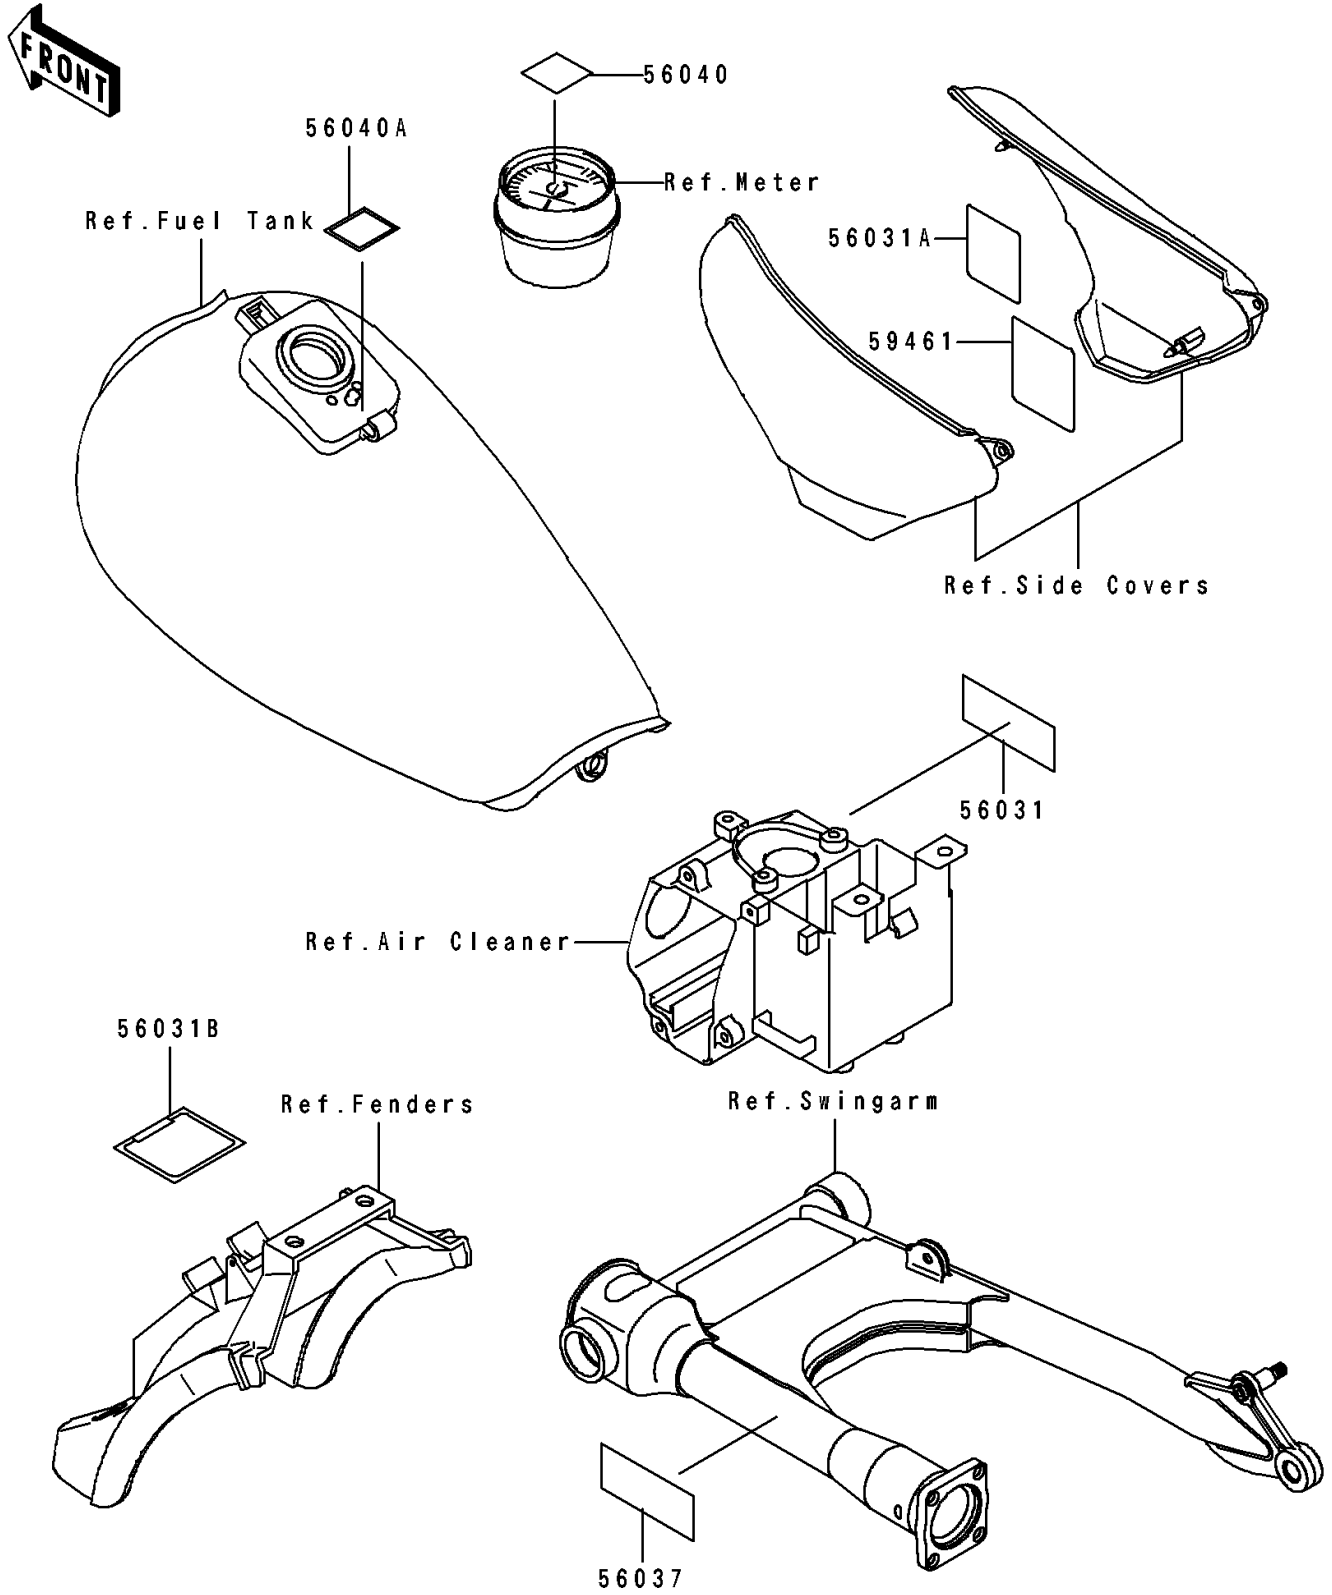

1997 Eliminator 600 PARTS DIAGRAM

Labels

F2860

1997 Eliminator 600 PARTS LIST

Labels

ITEM NAME	PART NUMBER	QUANTITY
LABEL-MANUAL,OIL & OIL FILTER (Ref # 56031)	56031-1093	1
LABEL-MANUAL,BATTERY VENT (Ref # 56031A)	56031-1447	1
LABEL-MANUAL,DAILY SAFETY (Ref # 56031B)	56031-1448	1
LABEL-SPECIFICATION,TIRE&LOAD (Ref # 56037)	56037-1682	1
LABEL-WARNING,BREAK IN CAUTION (Ref # 56040)	56040-1007	1
LABEL-WARNING,EVAPO (Ref # 56040A)	56040-1121	1
LABEL-CERTIFICATION,EVAPO ROUT (Ref # 59461)	59461-1491	1