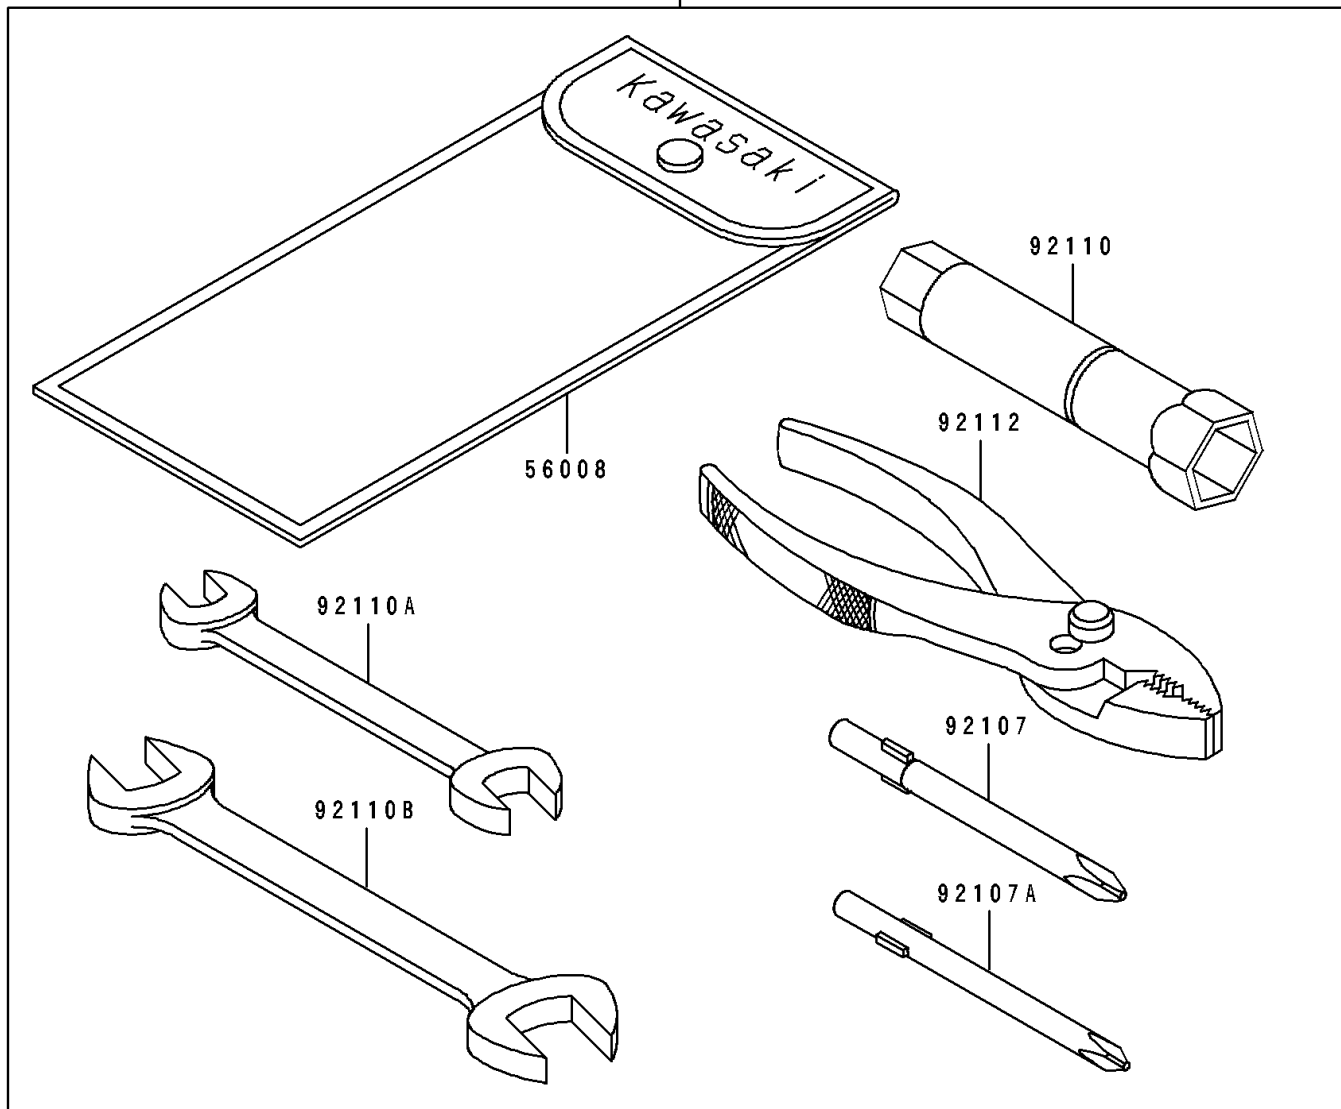

1997 Eliminator 600 PARTS DIAGRAM

Owner's Tools

56007

F2810

1997 Eliminator 600 PARTS LIST

Owner's Tools

ITEM NAME	PART NUMBER	QUANTITY
TOOLKIT (Ref # 56007)	56007-1293	1
BAG,TOOL (Ref # 56008)	56008-1007	1
THREE BOND TB1211,HT/RS,WHITE (Ref # 56019A)	56019-120	1
GASKET-LIQUID,TUBE,100G,SILVER (Ref # 92104)	92104-002	1
TOOL-DRIVER,#3PHILLIPS (Ref # 92107)	92107-005	1
TOOL-DRIVER,#2PHILLIPS (Ref # 92107A)	92107-1053	1
TOOL-WRENCH,BOX,18MM (Ref # 92110)	92110-1111	1
TOOL-WRENCH,OPEN END,10X12 (Ref # 92110A)	92110-1152	1
TOOL-WRENCH,OPEN END,14X17 (Ref # 92110B)	92110-1153	1
TOOL-PLIERS (Ref # 92112)	92112-003	1