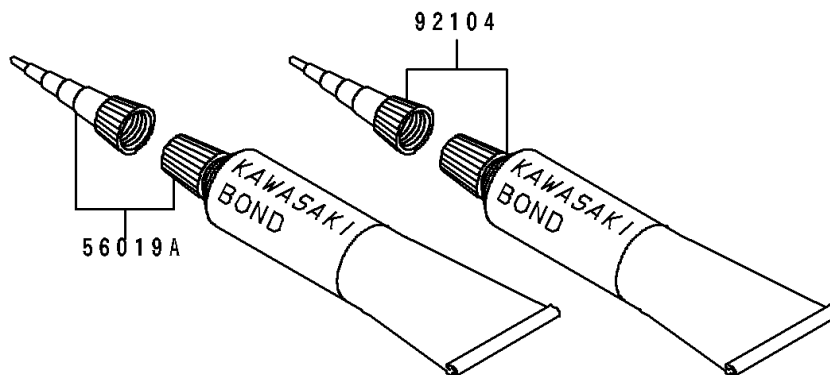

1997 Eliminator 600 PARTS DIAGRAM

Owner's Tools

56007

F2810

1997 Eliminator 600 PARTS LIST

Owner's Tools

ITEM NAME	PART NUMBER	QUANTITY
TOOLKIT (Ref # 56007)	56007-1293	1
BAG,TOOL (Ref # 56008)	56008-1007	1
THREE BOND TB1211,HT/RS,WHITE (Ref # 56019A)	56019-120	1
GASKET-LIQUID,TUBE,100G,SILVER (Ref # 92104)	92104-002	1
TOOL-DRIVER,#3PHILLIPS (Ref # 92107)	92107-005	1
TOOL-DRIVER,#2PHILLIPS (Ref # 92107A)	92107-1053	1
TOOL-WRENCH,BOX,18MM (Ref # 92110)	92110-1111	1
TOOL-WRENCH,OPEN END,10X12 (Ref # 92110A)	92110-1152	1
TOOL-WRENCH,OPEN END,14X17 (Ref # 92110B)	92110-1153	1
TOOL-PLIERS (Ref # 92112)	92112-003	1