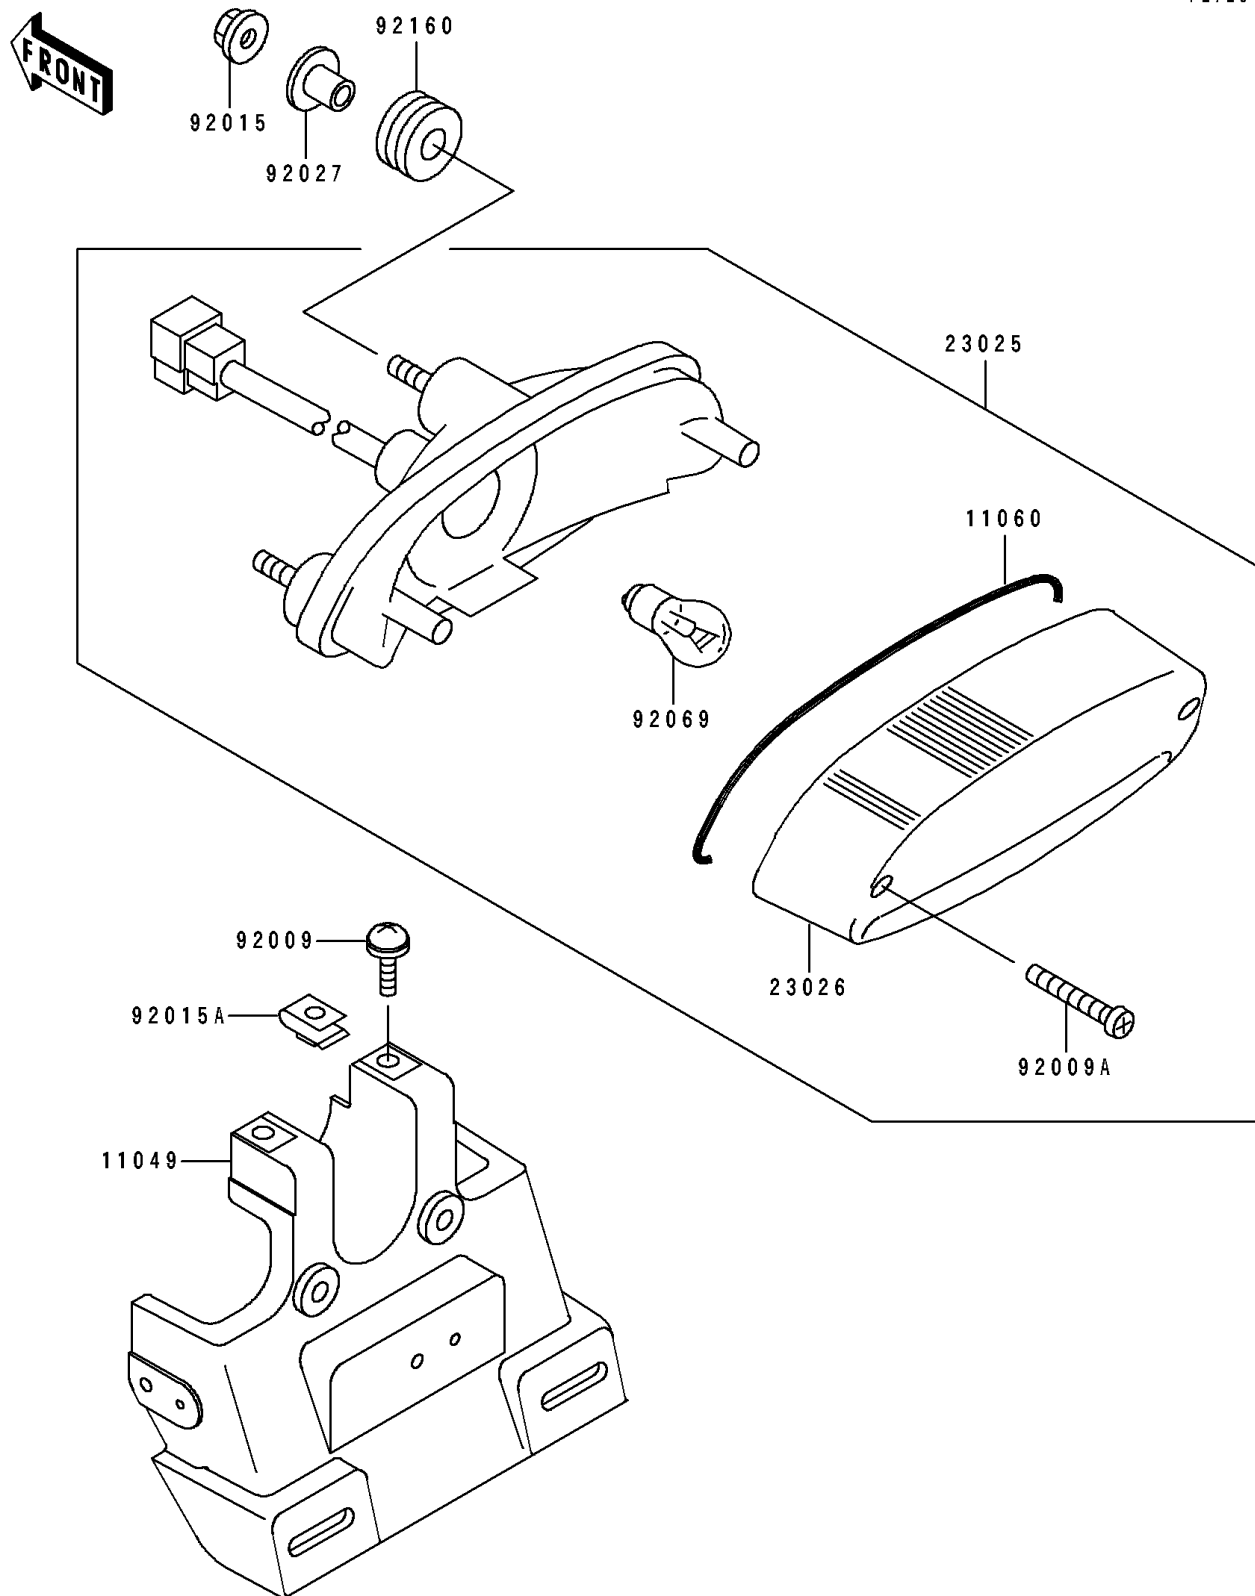

1997 Eliminator 600 PARTS DIAGRAM

Taillight(s)

F2720

1997 Eliminator 600 PARTS LIST

Taillight(s)

ITEM NAME	PART NUMBER	QUANTITY
BRACKET,LICENSE PLATE (Ref # 11049)	11049-1363	1
GASKET,TAIL LAMP LENS (Ref # 11060)	11060-1174	1
LAMP-TAIL (Ref # 23025)	23025-1251	1
LENS,TAIL LAMP (Ref # 23026)	23026-1183	1
SCREW,6X14 (Ref # 92009)	92009-1288	1
SCREW,TAPPING,4X20 (Ref # 92009A)	92009-1378	1
NUT,FLANGED,6MM (Ref # 92015)	92015-1367	1
NUT,6MM (Ref # 92015A)	92015-1671	1
COLLAR (Ref # 92027)	92027-1183	1
BULB,12V 27/8W (Ref # 92069)	92069-059	1
DAMPER (Ref # 92160)	92160-1162	1