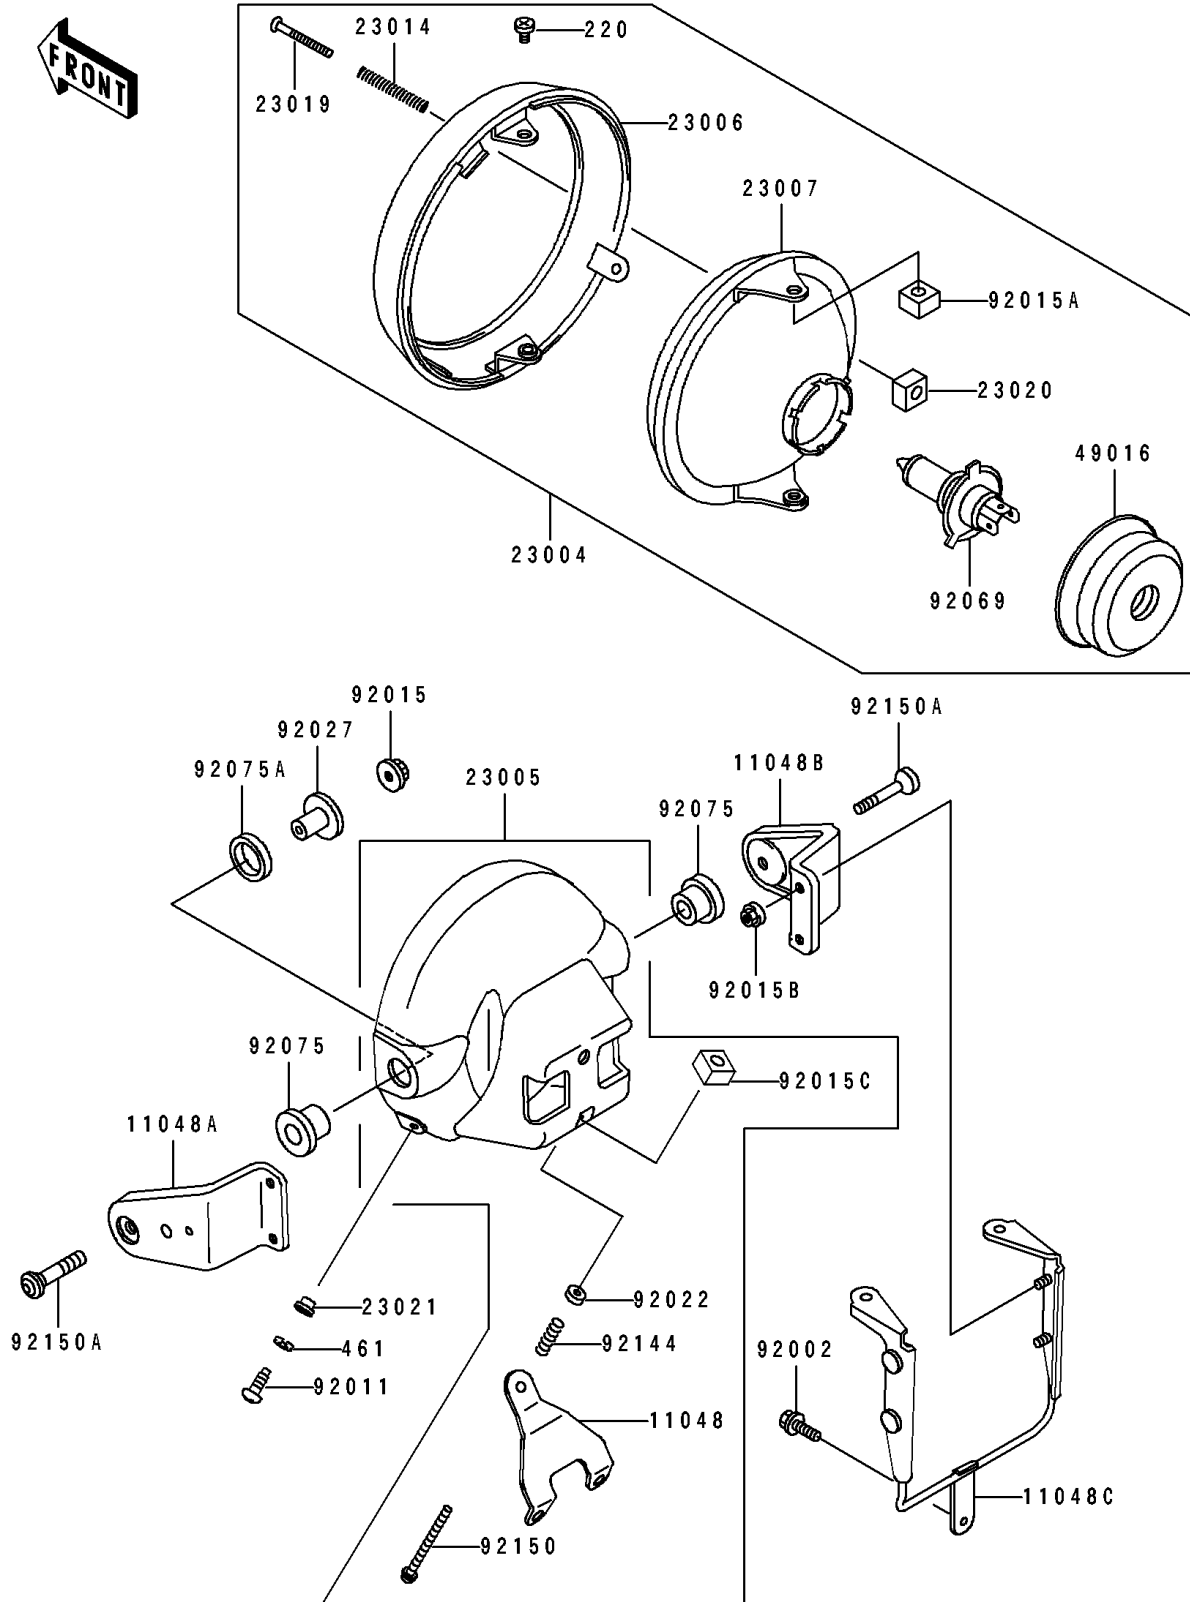

1997 Eliminator 600 PARTS DIAGRAM

Headlight(s)

F2710

1997 Eliminator 600 PARTS LIST

Headlight(s)

ITEM NAME	PART NUMBER	QUANTITY
BRACKET,HEAD LAMP BODY (Ref # 11048)	11048-1406	1
BRACKET,HEAD LAMP,LH (Ref # 11048A)	11048-1407	1
BRACKET,HEAD LAMP,RH (Ref # 11048B)	11048-1408	1
BRACKET,HEAD LAMP (Ref # 11048C)	11048-1409	1
LAMP-HEAD (Ref # 23004)	23004-1275	1
BODY-COMP-HEAD LAMP (Ref # 23005)	23005-1144	1
RIM-LAMP,CR PLATED (Ref # 23006)	23006-1020	1
LENS-COMP,HEAD LAMP (Ref # 23007)	23007-1224	1
SPRING,FOCUS ADJUSTING (Ref # 23014)	23014-005	1
SCREW,FOCUS ADJUSTING (Ref # 23019)	23019-021	1
NUT,4MM,FOCUS ADJUST (Ref # 23020)	23020-018	1
WASHER (Ref # 23021)	23021-010	1
COVER-SEAL,HEAD LAMP (Ref # 49016)	49016-1046	1
BOLT (Ref # 92002)	92002-1626	1
SCREW,5MM (Ref # 92011)	92011-024	1
NUT,FLANGED,8MM (Ref # 92015)	92015-1014	1
NUT,5MM (Ref # 92015A)	92015-1157	1
NUT,CAP,6MM,BLACK (Ref # 92015B)	92015-1170	1
NUT,5MM,FOCUS ADJUST (Ref # 92015C)	92015-1799	1
WASHER,5.2X13X1 (Ref # 92022)	92022-1380	1
COLLAR,L=20 (Ref # 92027)	92027-1131	1
BULB,12V 60/55W,H4 (Ref # 92069)	92069-1002	1
DAMPER,HEAD LAMP FITTING (Ref # 92075)	92075-1109	1
DAMPER,HEAD LAMP FITTING (Ref # 92075A)	92075-1110	1
SPRING (Ref # 92144)	92144-1417	1
BOLT,ADJUST,5X45 (Ref # 92150)	92150-1590	1
BOLT,SOCKET,8X40 (Ref # 92150A)	92150-1735	1
SCREW-PAN-CROS (Ref # 220)	220D0510	1
WASHER-SPRING,5MM (Ref # 461)	461F0500	1