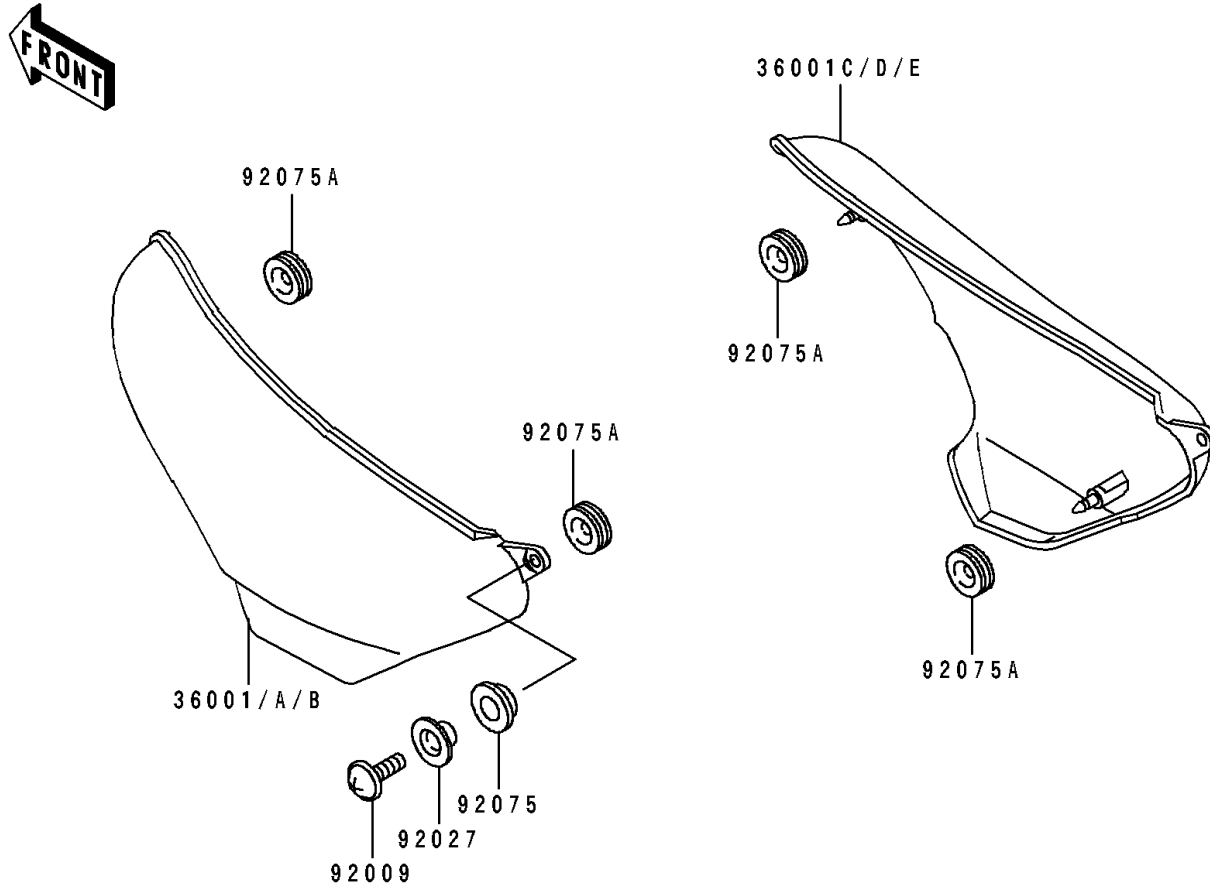

1997 Eliminator 600 PARTS DIAGRAM

Side Covers

F2611

WOD

WOD

WOD

1997 Eliminator 600 PARTS LIST

Side Covers

ITEM NAME	PART NUMBER	QUANTITY
COVER-SIDE,LH,F.RED (Ref # 36001)	36001-1332-B1	1
COVER-SIDE,RH,F.RED (Ref # 36001C)	36001-1333-B1	1
SCREW,6X18,BLACK (Ref # 92009)	92009-1181	1
COLLAR,L=9.1,BLACK (Ref # 92027)	92027-1935	1
DAMPER (Ref # 92075)	92075-1244	1
DAMPER (Ref # 92075A)	92075-1629	1