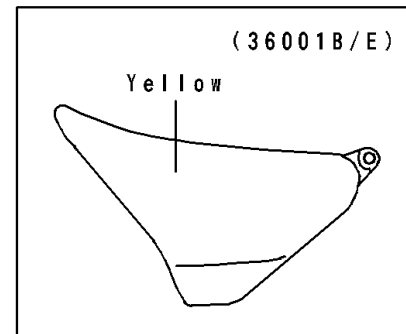

1997 Eliminator 600 PARTS DIAGRAM

Side Covers

F2611

WOD

WOD

WOD

1997 Eliminator 600 PARTS LIST

Side Covers

ITEM NAME	PART NUMBER	QUANTITY
COVER-SIDE,LH,F.RED (Ref # 36001)	36001-1332-B1	1
COVER-SIDE,RH,F.RED (Ref # 36001C)	36001-1333-B1	1
SCREW,6X18,BLACK (Ref # 92009)	92009-1181	1
COLLAR,L=9.1,BLACK (Ref # 92027)	92027-1935	1
DAMPER (Ref # 92075)	92075-1244	1
DAMPER (Ref # 92075A)	92075-1629	1