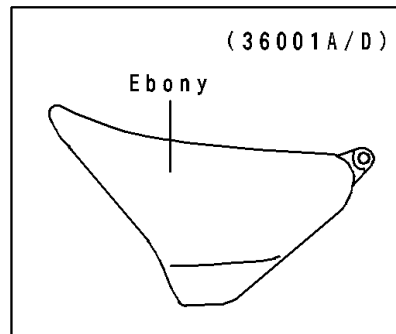

1997 Eliminator 600 PARTS DIAGRAM

Side Covers

F2611

WOD

WOD

WOD

1997 Eliminator 600 PARTS LIST

Side Covers

ITEM NAME	PART NUMBER	QUANTITY
COVER-SIDE,LH,F.RED (Ref # 36001)	36001-1332-B1	1
COVER-SIDE,RH,F.RED (Ref # 36001C)	36001-1333-B1	1
SCREW,6X18,BLACK (Ref # 92009)	92009-1181	1
COLLAR,L=9.1,BLACK (Ref # 92027)	92027-1935	1
DAMPER (Ref # 92075)	92075-1244	1
DAMPER (Ref # 92075A)	92075-1629	1