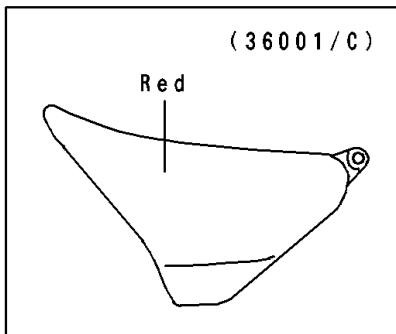

1997 Eliminator 600 PARTS DIAGRAM

Side Covers

F2611

WOD

WOD

WOD

1997 Eliminator 600 PARTS LIST

Side Covers

ITEM NAME	PART NUMBER	QUANTITY
COVER-SIDE,LH,F.RED (Ref # 36001)	36001-1332-B1	1
COVER-SIDE,RH,F.RED (Ref # 36001C)	36001-1333-B1	1
SCREW,6X18,BLACK (Ref # 92009)	92009-1181	1
COLLAR,L=9.1,BLACK (Ref # 92027)	92027-1935	1
DAMPER (Ref # 92075)	92075-1244	1
DAMPER (Ref # 92075A)	92075-1629	1