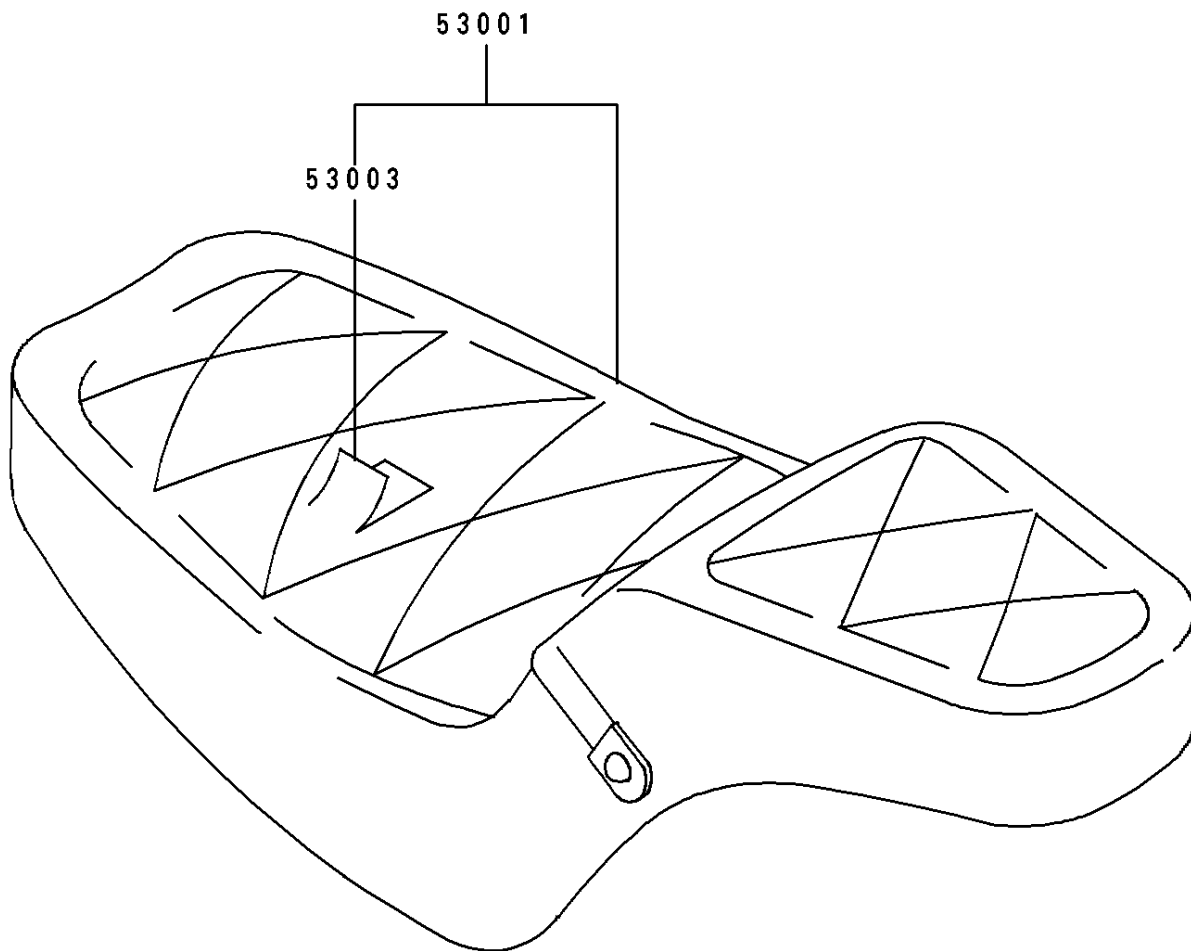

1997 Eliminator 600 PARTS DIAGRAM

Seat

F2510

1997 Eliminator 600 PARTS LIST

Seat

ITEM NAME	PART NUMBER	QUANTITY
HOOK,SEAT LOCK (Ref # 27012)	27012-1356	1
SEAT-ASSY,DUAL,W/BAND,BLACK (Ref # 53001)	53001-1782-MA	1
LEATHER,SEAT,BLACK (Ref # 53003)	53003-1340-MA	1
SPRING,HOOK RETURN (Ref # 92144)	92144-1864	1
PIN-COTTER,2.0X12 (Ref # 550)	550D2012	1