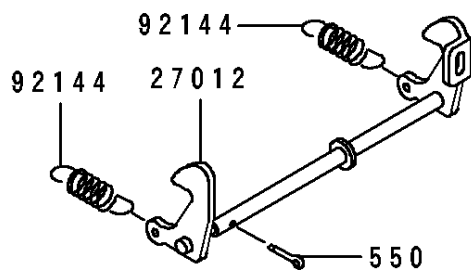

1997 Eliminator 600 PARTS DIAGRAM

Seat

F2510

1997 Eliminator 600 PARTS LIST

Seat

ITEM NAME	PART NUMBER	QUANTITY
HOOK,SEAT LOCK (Ref # 27012)	27012-1356	1
SEAT-ASSY,DUAL,W/BAND,BLACK (Ref # 53001)	53001-1782-MA	1
LEATHER,SEAT,BLACK (Ref # 53003)	53003-1340-MA	1
SPRING,HOOK RETURN (Ref # 92144)	92144-1864	1
PIN-COTTER,2.0X12 (Ref # 550)	550D2012	1