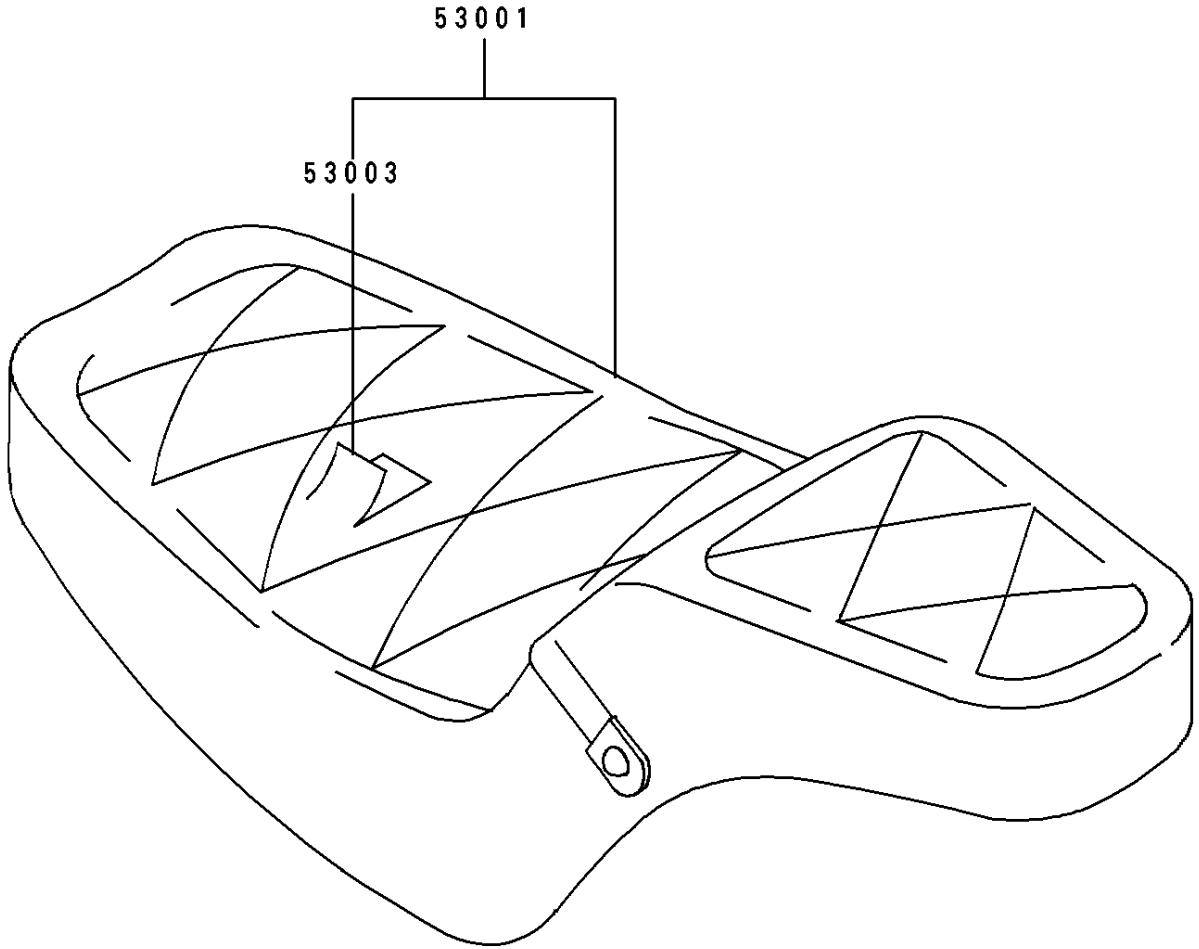

1996 Eliminator 600 PARTS DIAGRAM

Seat

F2510

1996 Eliminator 600 PARTS LIST

Seat

ITEM NAME	PART NUMBER	QUANTITY
HOOK,SEAT LOCK (Ref # 27012)	27012-1356	1
SEAT-ASSY,DUAL,W/BAND,BLACK (Ref # 53001)	53001-1782-MA	1
LEATHER,SEAT,BLACK (Ref # 53003)	53003-1340-MA	1
SPRING,HOOK RETURN (Ref # 92144)	92144-1864	2
PIN-COTTER,2.0X12 (Ref # 550)	550D2012	1