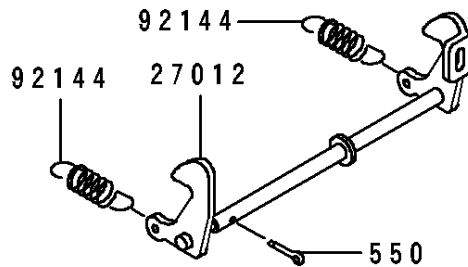

1996 Eliminator 600 PARTS DIAGRAM

Seat

F2510

1996 Eliminator 600 PARTS LIST

Seat

ITEM NAME	PART NUMBER	QUANTITY
HOOK,SEAT LOCK (Ref # 27012)	27012-1356	1
SEAT-ASSY,DUAL,W/BAND,BLACK (Ref # 53001)	53001-1782-MA	1
LEATHER,SEAT,BLACK (Ref # 53003)	53003-1340-MA	1
SPRING,HOOK RETURN (Ref # 92144)	92144-1864	2
PIN-COTTER,2.0X12 (Ref # 550)	550D2012	1