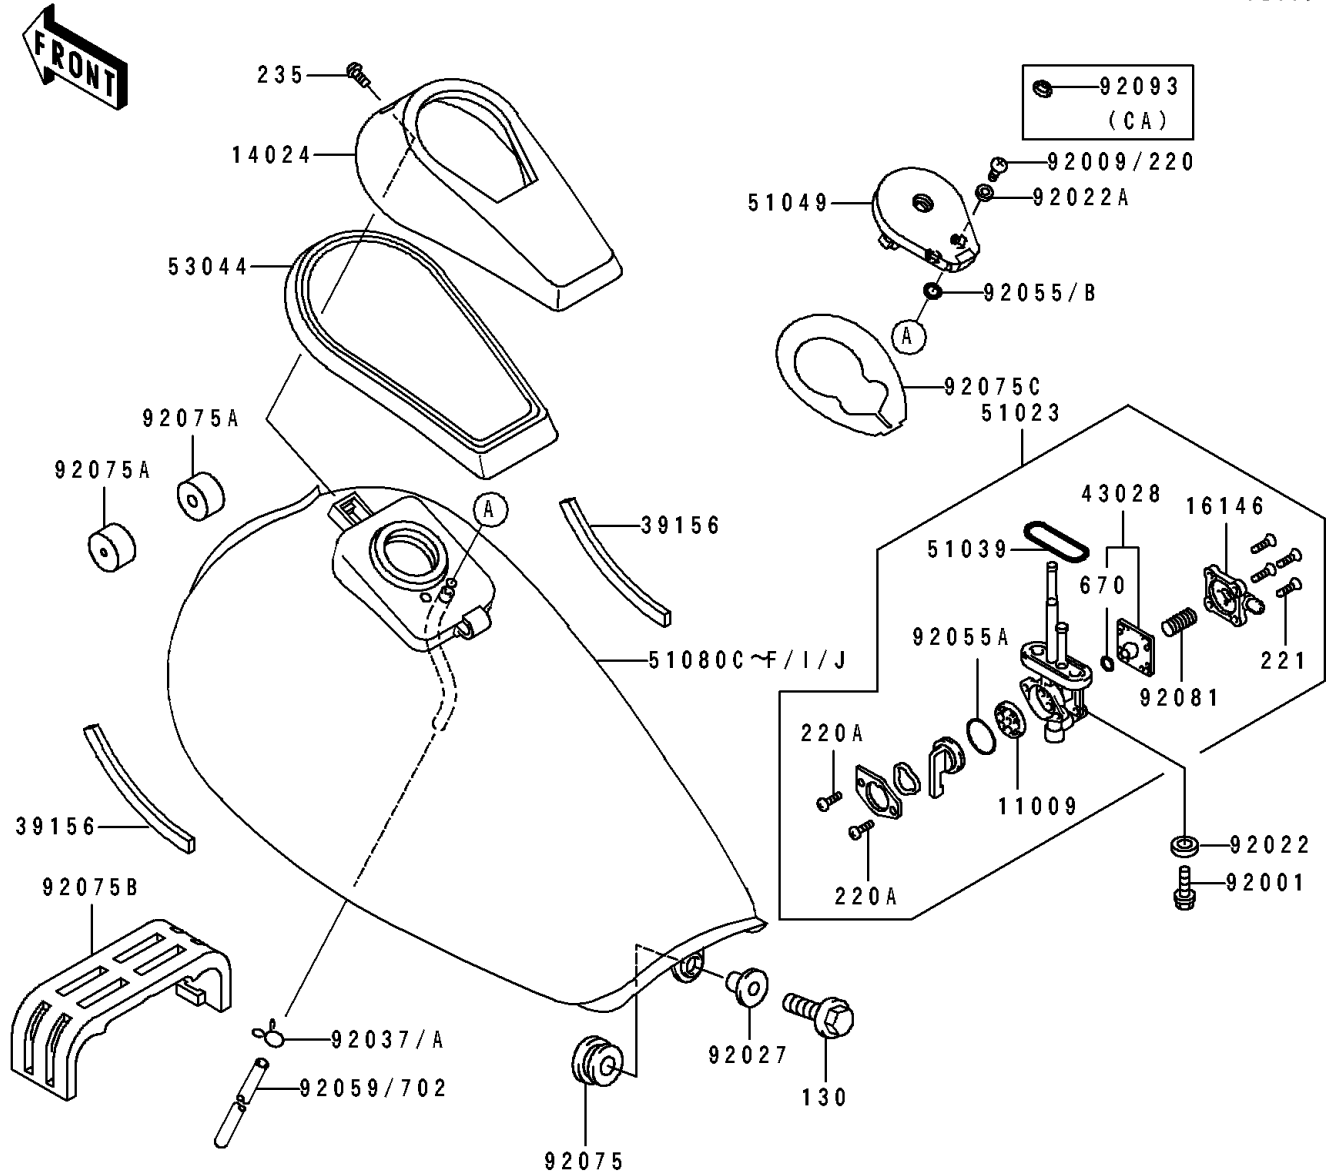

## 1997 Eliminator 600 PARTS DIAGRAM

Fuel Tank

F2410

WD

WD

WD

## 1997 Eliminator 600 PARTS LIST

Fuel Tank

ITEM NAME	PART NUMBER	QUANTITY
GASKET,TAP VALVE (Ref # 11009)	11009-1188	1
COVER,FUEL TANK CAP,EBONY (Ref # 14024)	14024-1522-H8	1
COVER-ASSY,TAP DIAPHRAGM (Ref # 16146)	16146-1010	1
PAD,FUEL TANK (Ref # 39156)	39156-1425	1
DIAPHRAGM,TAP (Ref # 43028)	43028-1021	1
TAP-ASSY,FUEL (Ref # 51023)	51023-1157	1
RING,TAP FLANGED (Ref # 51039)	51039-003	1
CAP-TANK,FUEL (Ref # 51049)	51049-1088	1
TANK-COMP-FUEL,F.RED (Ref # 51080I)	51080-5330-B1	1
TANK-COMP-FUEL,F.RED (Ref # 51080J)	51080-5331-B1	1
TRIM,FUEL TANK CAP COVER (Ref # 53044)	53044-1197	1
BOLT,6X20 (Ref # 92001)	92001-1091	1
SCREW,5X10 (Ref # 92009)	92009-1760	1
WASHER,6.2X11X1.5 (Ref # 92022)	92022-183	1
WASHER,5.1X10X1.0 (Ref # 92022A)	92022-1977	1
COLLAR,L=14.1 (Ref # 92027)	92027-1920	1
CLAMP,TUBE (Ref # 92037)	92037-010	1
CLAMP,TUBE (Ref # 92037A)	92037-147	1
RING-O (Ref # 92055)	92055-1023	1
RING-O,TAP LEVER (Ref # 92055A)	92055-1085	1
RING-O,ID=9 (Ref # 92055B)	92055-1552	1
TUBE,5X10X770,RED (Ref # 92059)	92059-1731	1
DAMPER (Ref # 92075)	92075-1057	1
DAMPER,FUEL TANK (Ref # 92075A)	92075-125	1
DAMPER,FUEL TANK,CNT (Ref # 92075B)	92075-1848	1
DAMPER,FUEL TANK CAP (Ref # 92075C)	92075-1970	1
SPRING,TAP DIAPHRAGM (Ref # 92081)	92081-1240	1
SEAL,FUEL TANK CAP (Ref # 92093)	92093-1030	1
BOLT-FLANGED,6X25 (Ref # 130)	130B0625	1

## 1997 Eliminator 600 PARTS LIST

Fuel Tank

ITEM NAME	PART NUMBER	QUANTITY
SCREW-PAN-CROS (Ref # 220)	220D0510	1
SCREW-PAN-CROS,3X8 (Ref # 220A)	220E0308	1
SCREW-CSK-CROS,4X14 (Ref # 221)	221B0414	1
SCREW-PAN-WP-CROS (Ref # 235)	235C0510	1
O RING,4MM (Ref # 670)	670B1504	1
TUBE-RUBBER,6X9X750 (Ref # 702)	702A06750	1