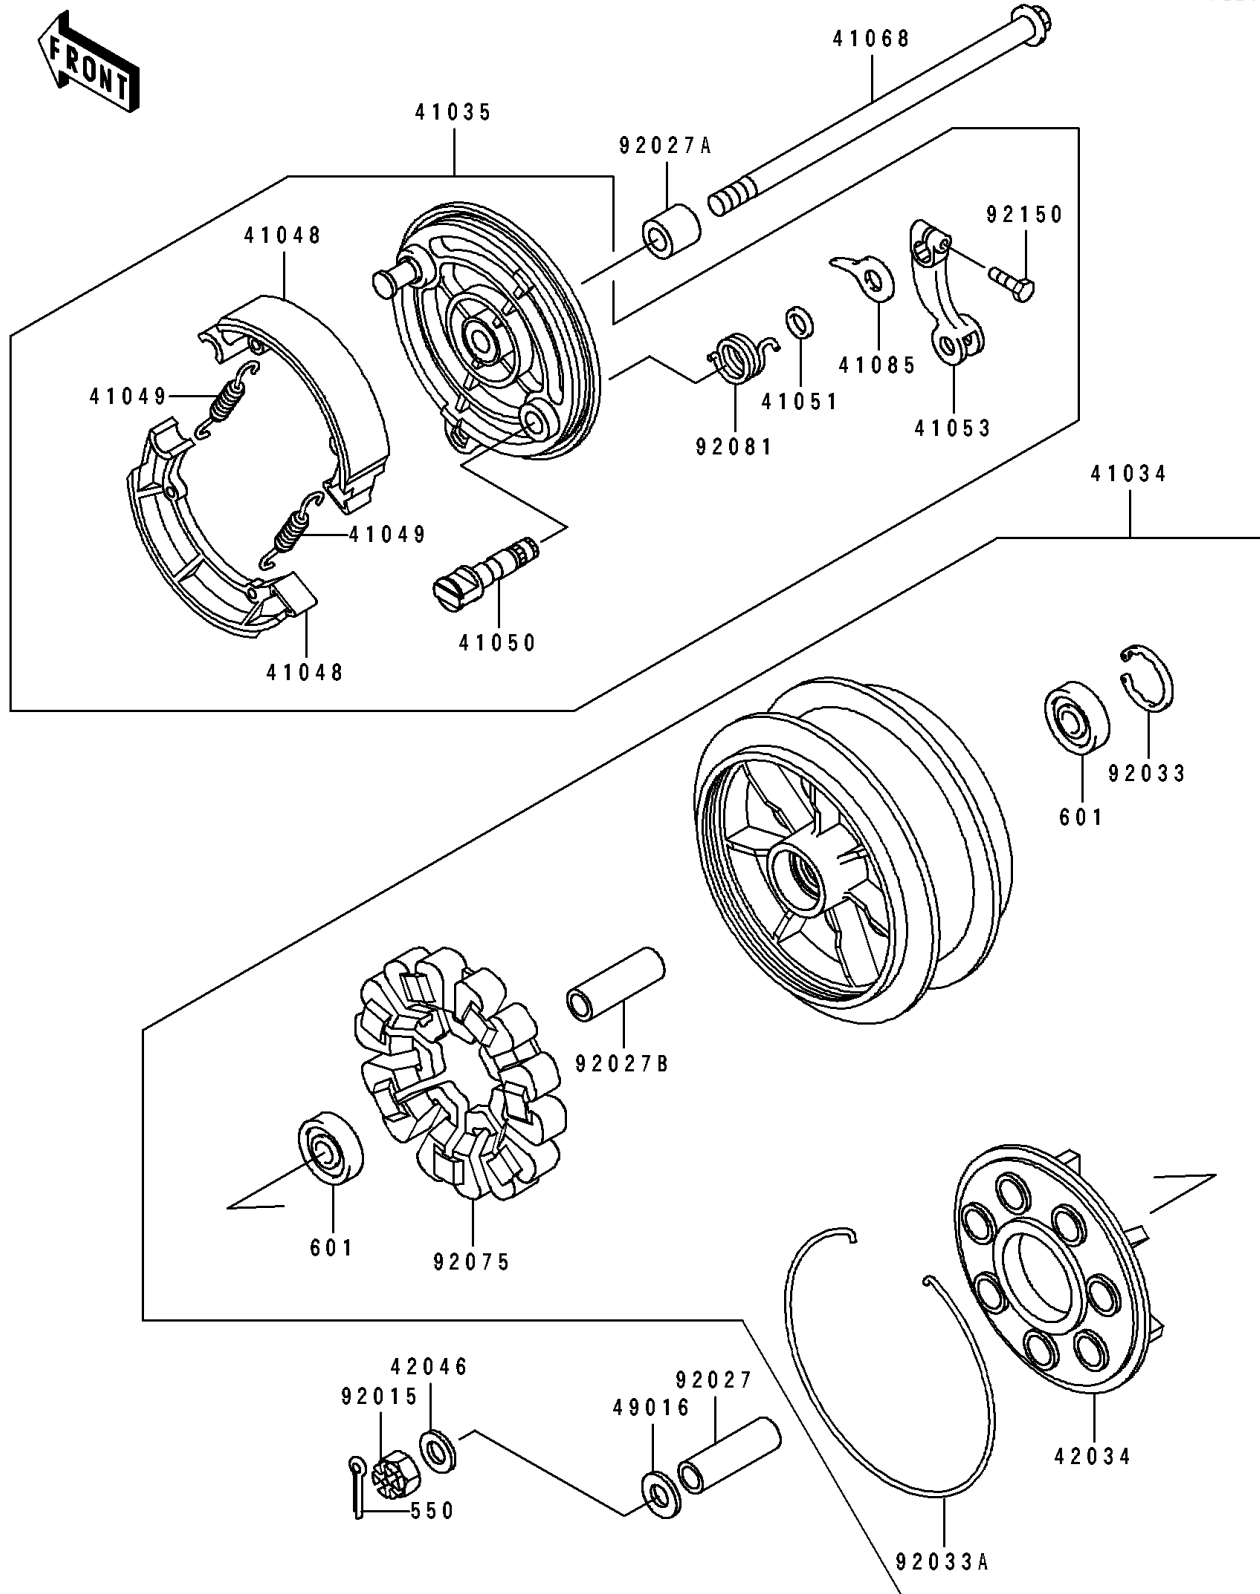

## 1997 Eliminator 600 PARTS DIAGRAM

Rear Wheel/Chain

F2240

## 1997 Eliminator 600 PARTS LIST

Rear Wheel/Chain

ITEM NAME	PART NUMBER	QUANTITY
DRUM-ASSY,REAR BRAKE (Ref # 41034)	41034-1239	1
PANEL-ASSY-BRAKE,RR (Ref # 41035)	41035-1465	1
SHOE-BRAKE (Ref # 41048)	41048-1070	1
SPRING,BRAKE SHOE (Ref # 41049)	41049-012	1
CAM-BRAKE (Ref # 41050)	41050-017	1
SEAL,BRAKE CAM (Ref # 41051)	41051-003	1
LEVER-BRAKE CAM (Ref # 41053)	41053-1072	1
AXLE,RR (Ref # 41068)	41068-1223	1
INDICATOR (Ref # 41085)	41085-1054	1
COUPLING,RR HUB (Ref # 42034)	42034-1029	1
WASHER,17.3X32X3.2 (Ref # 42046)	42046-009	1
COVER-SEAL,RR AXLE (Ref # 49016)	49016-1038	1
NUT,CASTLE,16MM (Ref # 92015)	92015-1951	1
COLLAR,17.2X25X79 (Ref # 92027)	92027-1415	1
COLLAR,AXLE,RR,RH,L=28.5 (Ref # 92027A)	92027-1550	1
COLLAR,17.2X25X74 (Ref # 92027B)	92027-1867	1
RING-SNAP,47MM (Ref # 92033)	92033-1042	1
RING-SNAP,194MM (Ref # 92033A)	92033-1075	1
DAMPER,RR HUB SHOCK (Ref # 92075)	92075-1372	1
SPRING,BRAKE CAM LEVER RETURN (Ref # 92081)	92081-1814	1
BOLT,8X27 (Ref # 92150)	92150-1797	1
PIN-COTTER,4.0X35 (Ref # 550)	550D4035	1
BEARING-BALL,#6303UUC3 (Ref # 601)	601B6303UU	1