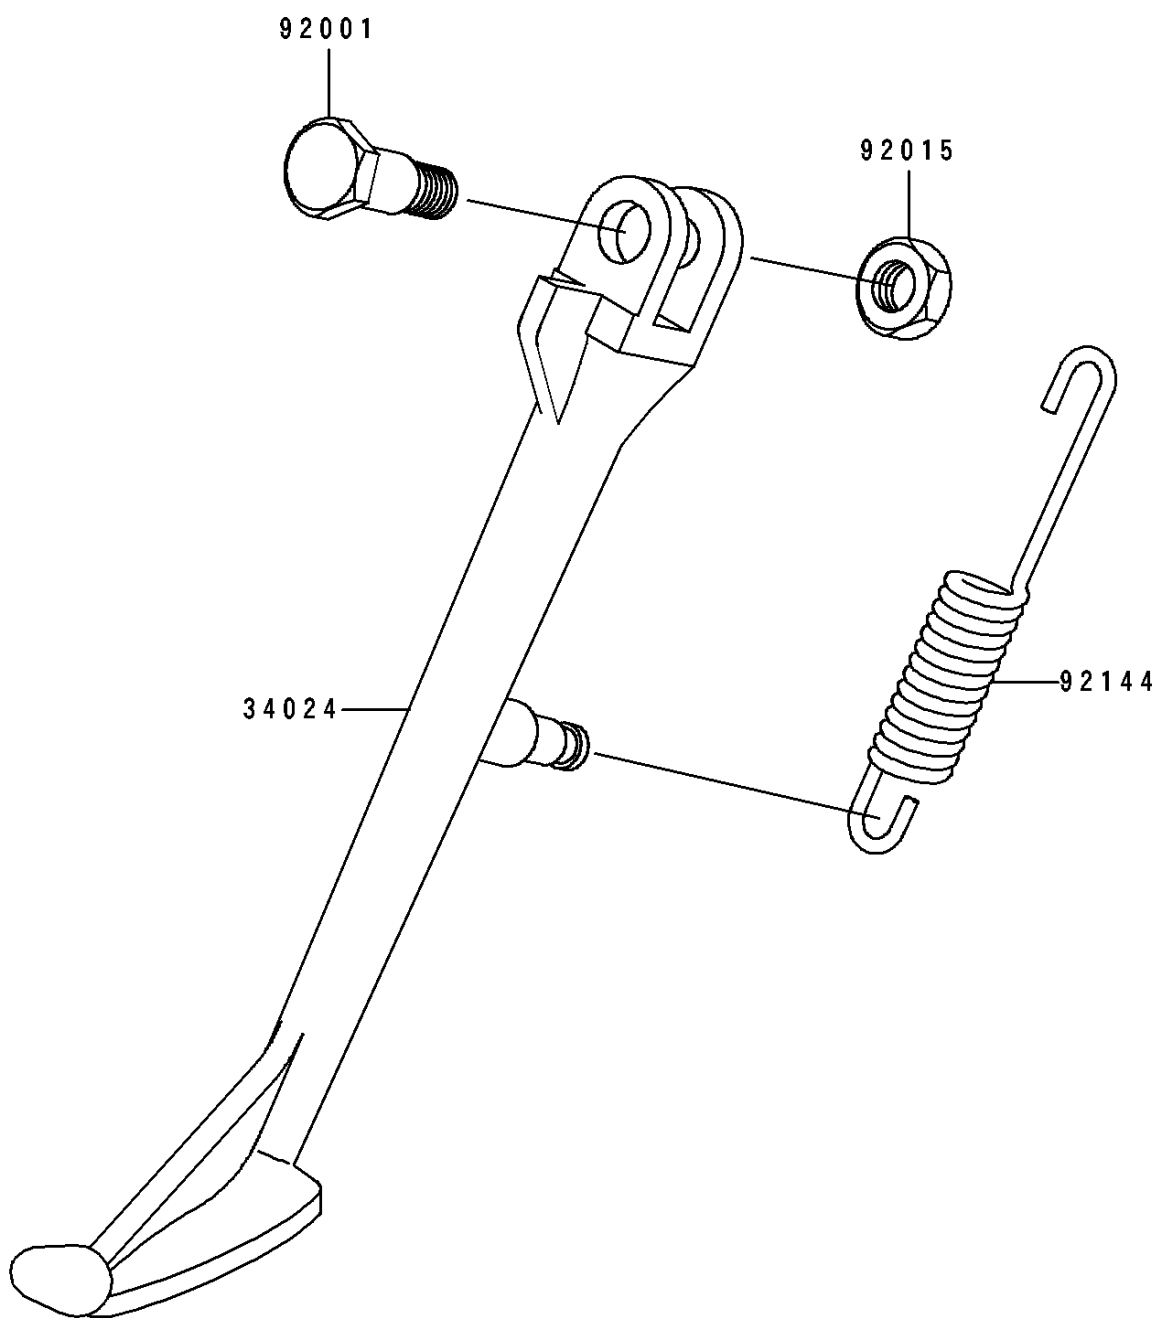

1997 Eliminator 600 PARTS DIAGRAM

Stand(s)

F2190

1997 Eliminator 600 PARTS LIST

Stand(s)

ITEM NAME	PART NUMBER	QUANTITY
STAND-SIDE,BLACK (Ref # 34024)	34024-1213-10	1
BOLT,SIDE STAND,BLACK (Ref # 92001)	92001-1543	1
NUT,LOCK,10MM,BLACK (Ref # 92015)	92015-1188	1
SPRING,SIDE STAND (Ref # 92144)	92144-1008	1