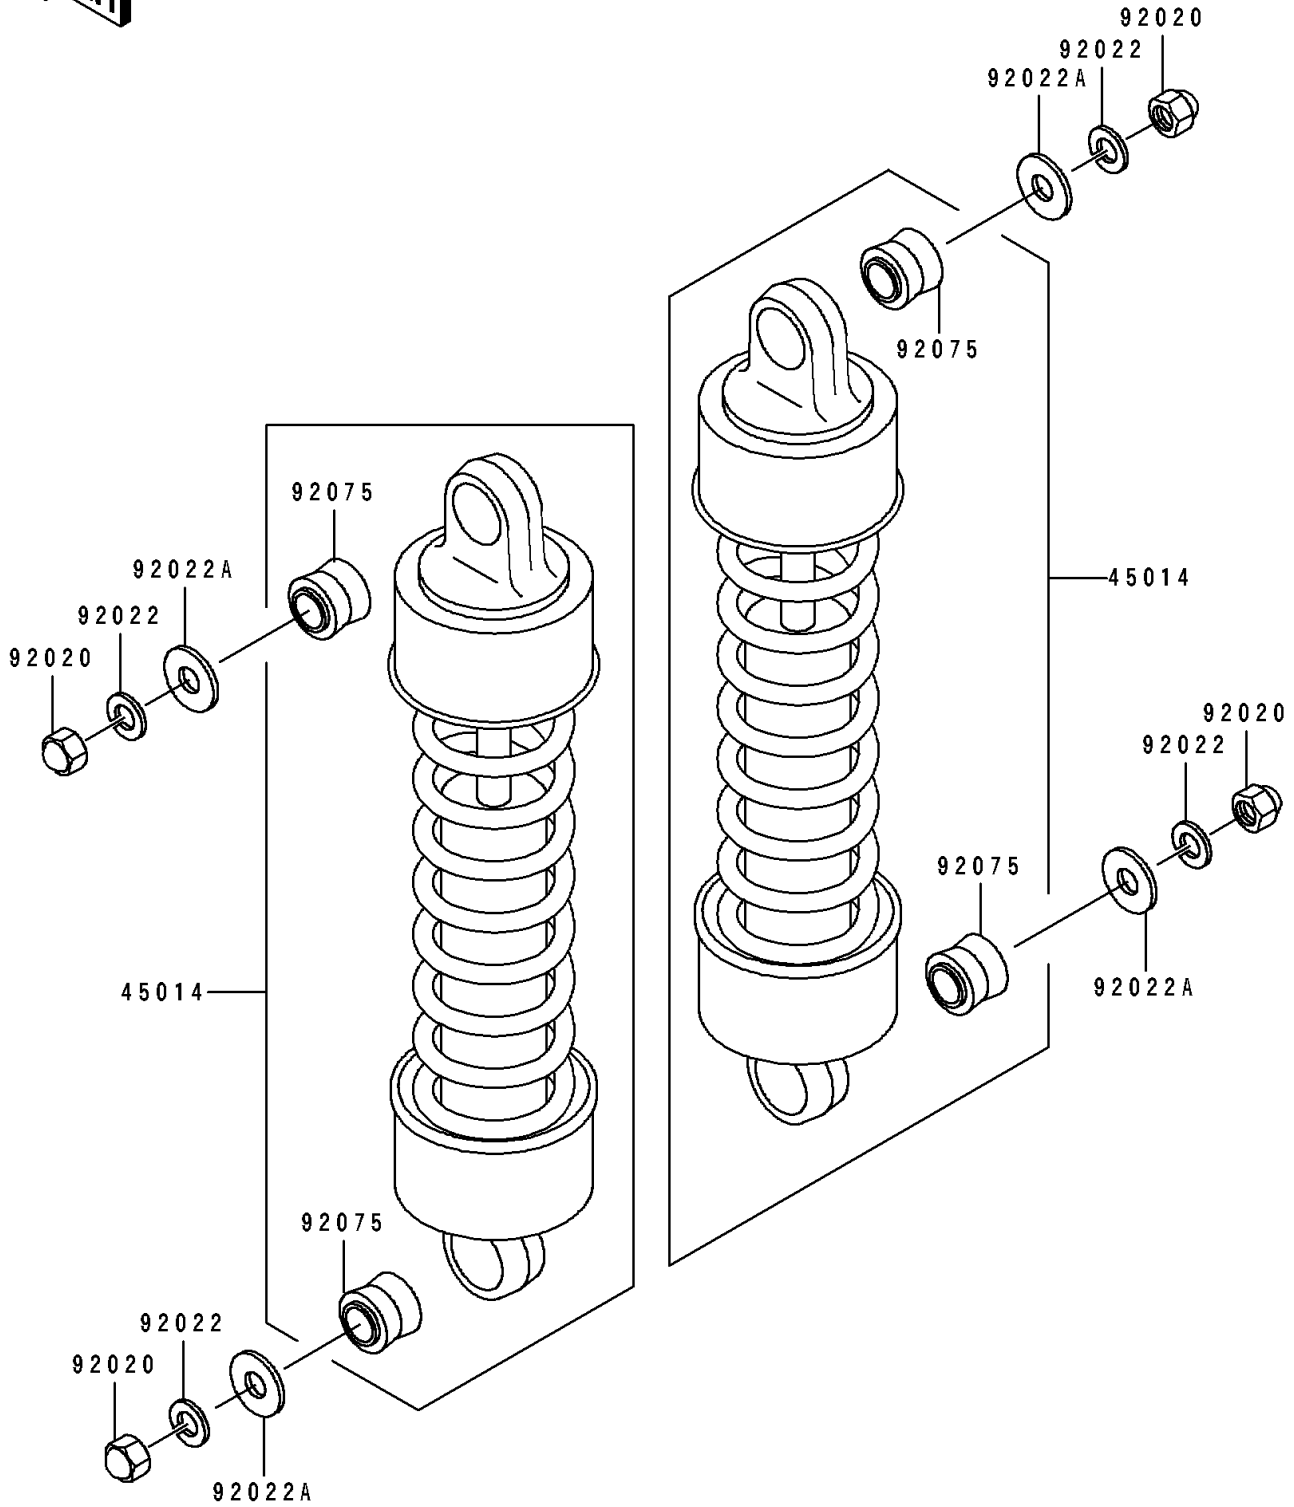

1997 Eliminator 600 PARTS DIAGRAM

Suspension/Shock Absorber

F2151

1997 Eliminator 600 PARTS LIST

Suspension/Shock Absorber

ITEM NAME	PART NUMBER	QUANTITY
SHOCKABSORBER (Ref # 45014)	45014-1608	1
NUT,CAP,10MM (Ref # 92020)	92020-003	1
WASHER,SPRING,10MM (Ref # 92022)	92022-1540	1
WASHER,10.5X26X2.3 (Ref # 92022A)	92022-246	1
DAMPER,SHOCKABSORBER (Ref # 92075)	92075-1387	1