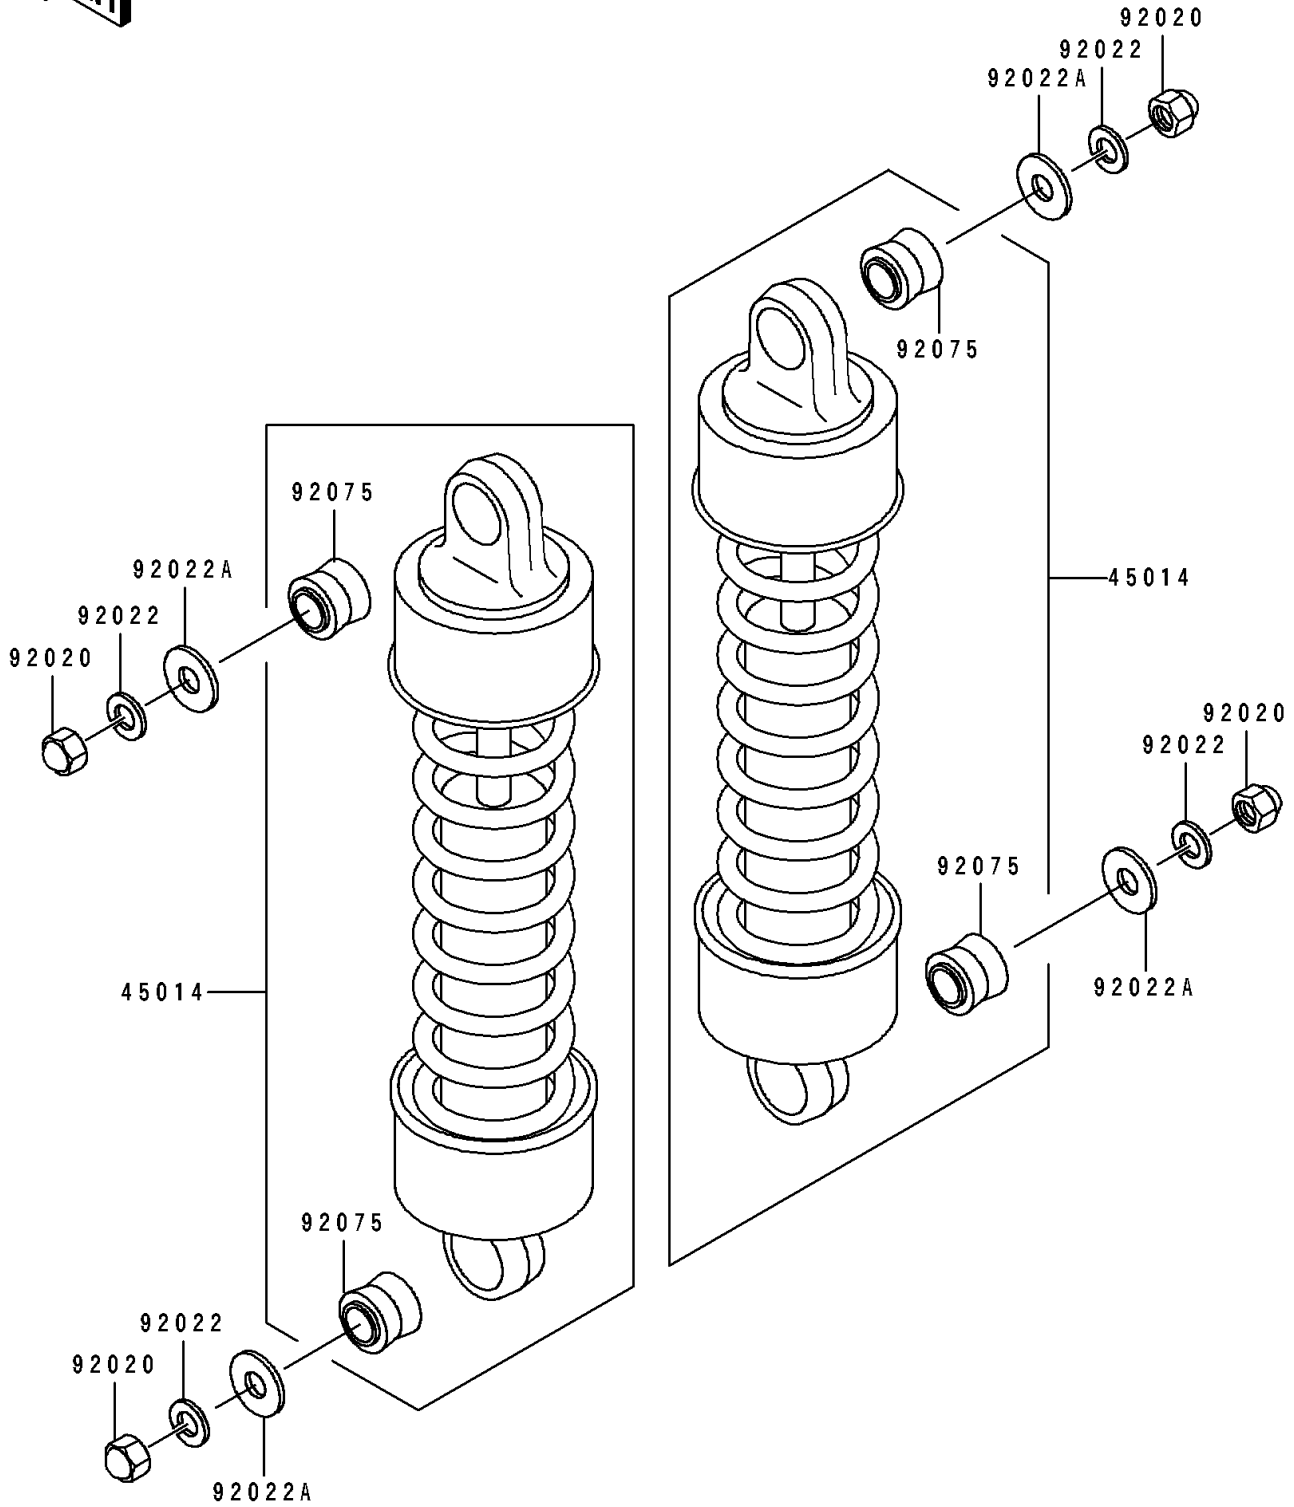

# 1996 Eliminator 600 PARTS DIAGRAM

Suspension/Shock Absorber

F2151

# 1996 Eliminator 600 PARTS LIST

## Suspension/Shock Absorber

ITEM NAME	PART NUMBER	QUANTITY
SHOCKABSORBER (Ref # 45014)	45014-1608	2
NUT,CAP,10MM (Ref # 92020)	92020-003	4
WASHER,SPRING,10MM (Ref # 92022)	92022-1540	4
WASHER,10.5X26X2.3 (Ref # 92022A)	92022-246	4
DAMPER,SHOCKABSORBER (Ref # 92075)	92075-1387	4