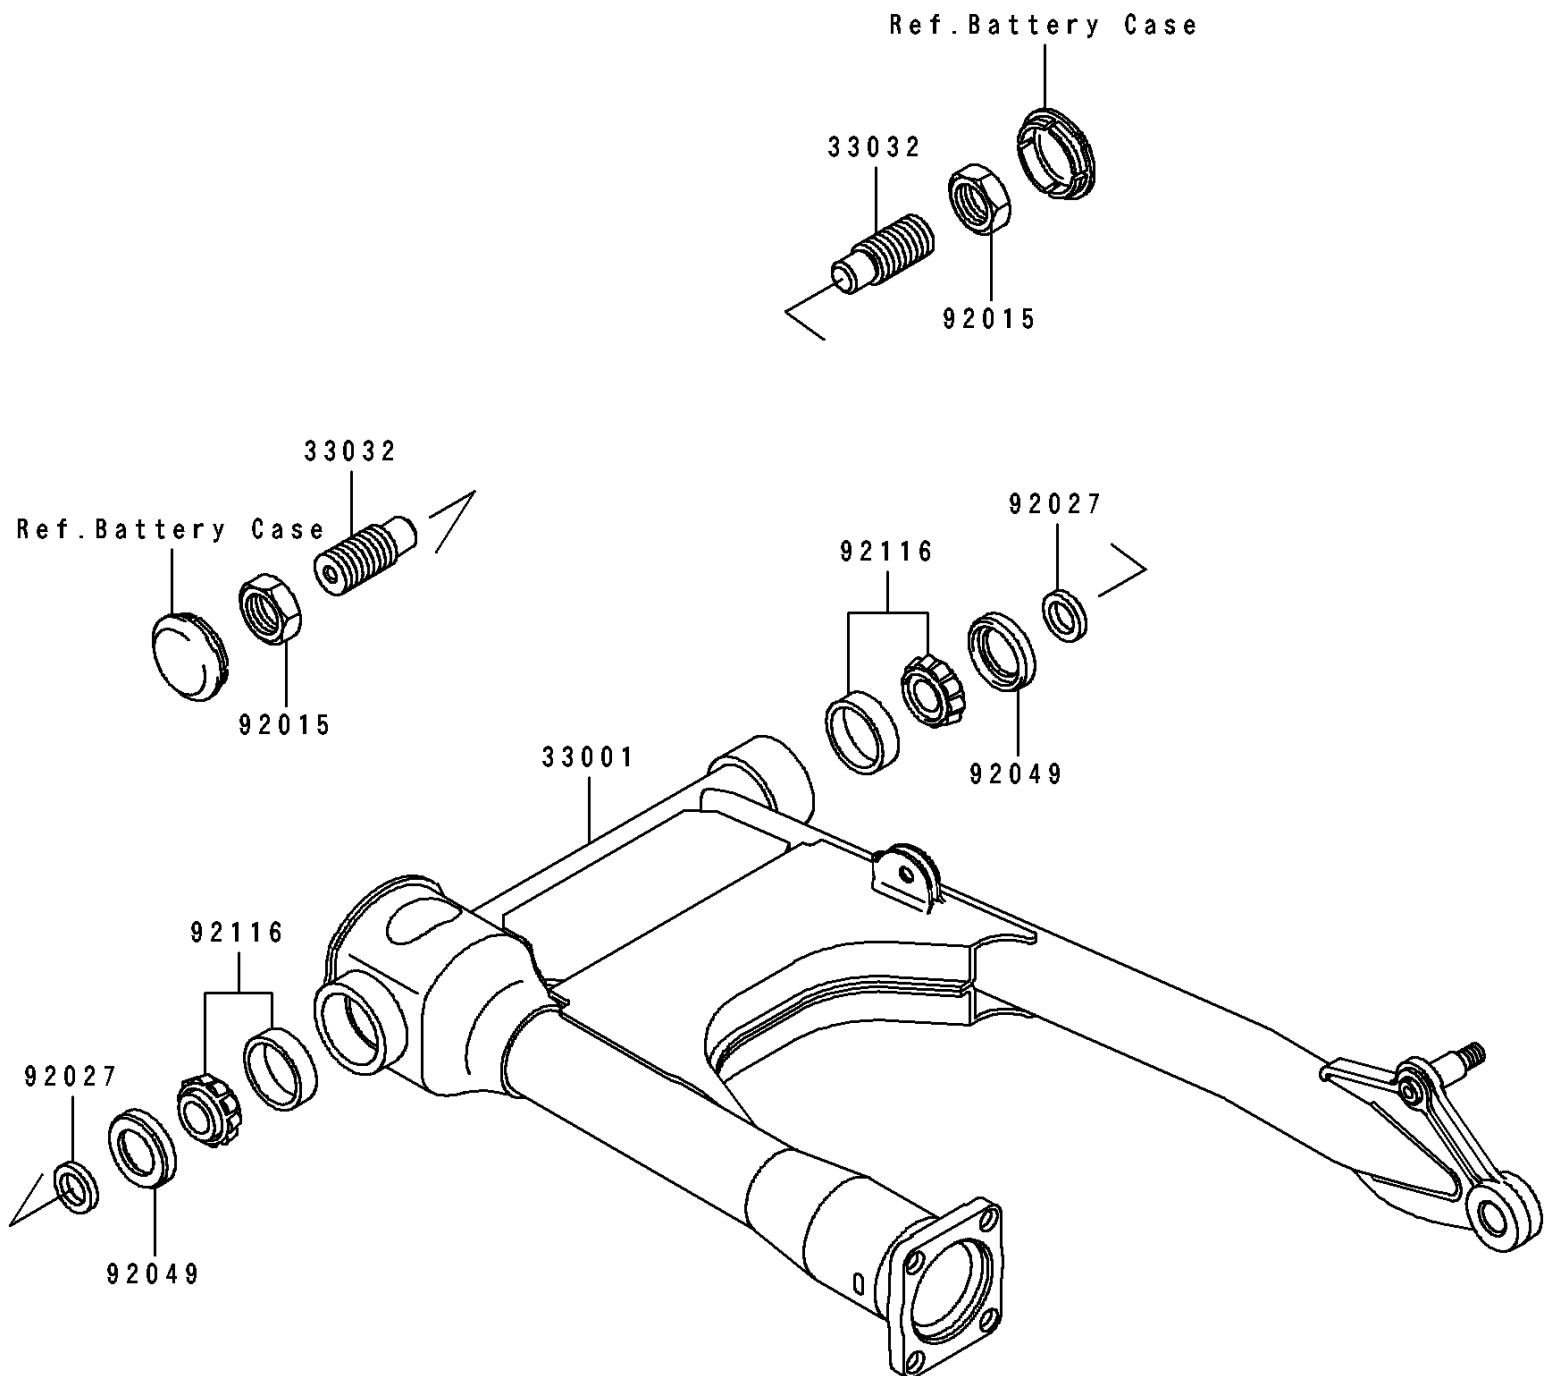

1997 Eliminator 600 PARTS DIAGRAM

Swingarm

F2141

1997 Eliminator 600 PARTS LIST

Swingarm

ITEM NAME	PART NUMBER	QUANTITY
ARM-COMP-SWING,M.F.GRAY (Ref # 33001)	33001-1262-2P	1
SHAFT-SWING ARM (Ref # 33032)	33032-1034	1
NUT,22MM (Ref # 92015)	92015-1229	1
COLLAR,17X26X4.5 (Ref # 92027)	92027-1394	1
SEAL-OIL,26406 (Ref # 92049)	92049-1030	1
BEARING-ROLLER,4T30203E1 (Ref # 92116)	92116-1001	1