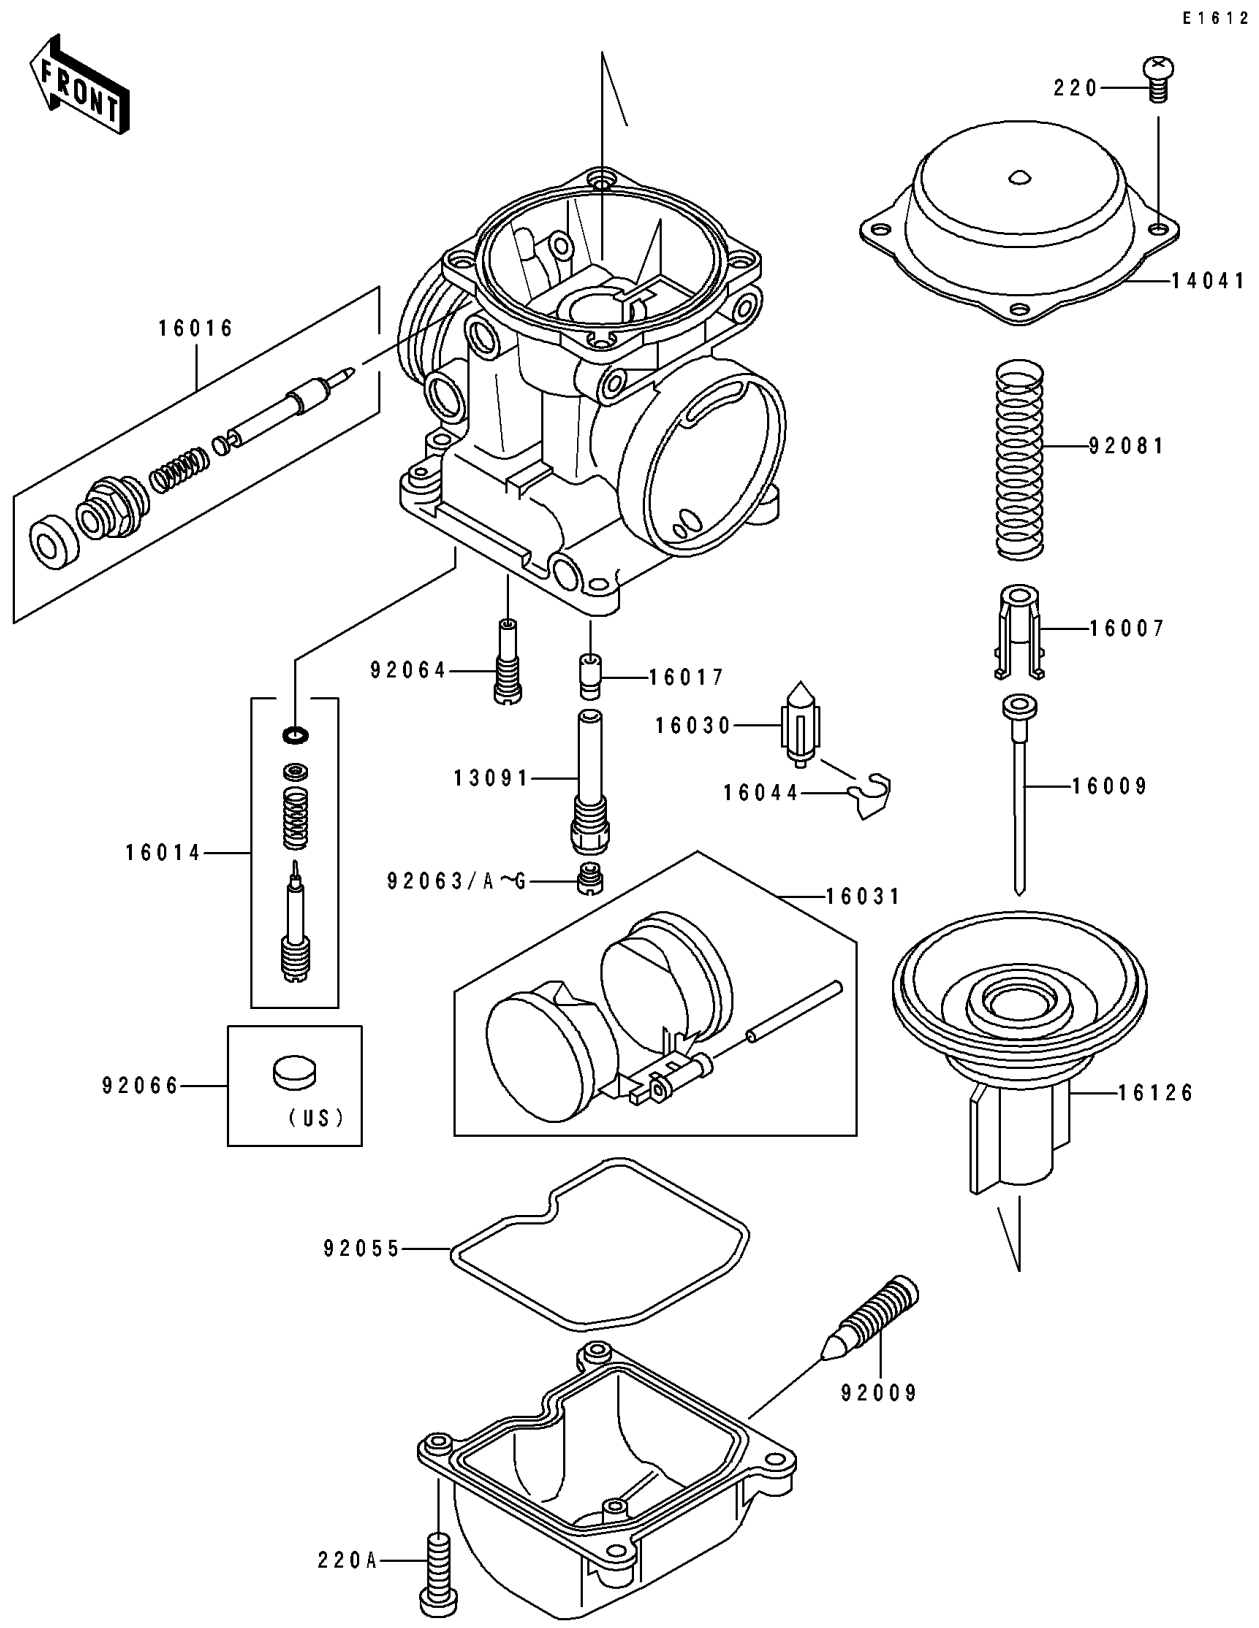

1996 Eliminator 600 PARTS DIAGRAM

Carburetor Parts

1996 Eliminator 600 PARTS LIST

Carburetor Parts

ITEM NAME	PART NUMBER	QUANTITY
HOLDER,NEEDLE JET (Ref # 13091)	13091-1406	4
TOP-CHAMBER,MIXING,OUTSIDE (Ref # 14041)	14041-1076	4
SEAT-SPRING,THROTTLE VALVE (Ref # 16007)	16007-1120	4
NEEDLE-JET,N27X (Ref # 16009)	16009-1309	4
SCREW-PILOT AIR (Ref # 16014)	16014-1081	4
PLUNGER (Ref # 16016)	16016-1092	4
JET-NEEDLE (Ref # 16017)	16017-1314	4
VALVE-FLOAT (Ref # 16030)	16030-1007	4
FLOAT (Ref # 16031)	16031-1077	4
CLAMP,FLOAT VALVE (Ref # 16044)	16044-007	4
VALVE,VACUUM (Ref # 16126)	16126-1159	4
SCREW,DRAIN,M6X0.75 (Ref # 92009)	92009-1551	4
RING-O,FLOAT CHAMBER (Ref # 92055)	92055-1222	4
JET-MAIN,#95 (Ref # 92063)	92063-1001	4
JET-MAIN,#90 (Ref # 92063A)	92063-1003	4
JET-MAIN,#90 (Ref # 92063B)	92063-1003	4
JET-MAIN,#92 (Ref # 92063C)	92063-1004	4
JET-MAIN,#92 (Ref # 92063D)	92063-1004	4
JET-MAIN,#98 (Ref # 92063E)	92063-1005	4
JET-MAIN,#85 (Ref # 92063F)	92063-1023	4
JET-MAIN,#88 (Ref # 92063G)	92063-1024	4
JET-PILOT,#35 (Ref # 92064)	92064-1101	4
PLUG,PILOT AIR SCREW,6.9X2 (Ref # 92066)	92066-1051	4
SPRING,VACUUM VALVE (Ref # 92081)	92081-1775	4
SCREW-PAN-CROS (Ref # 220)	220B0408	16
SCREW-PAN-CROS (Ref # 220A)	220D0414	16