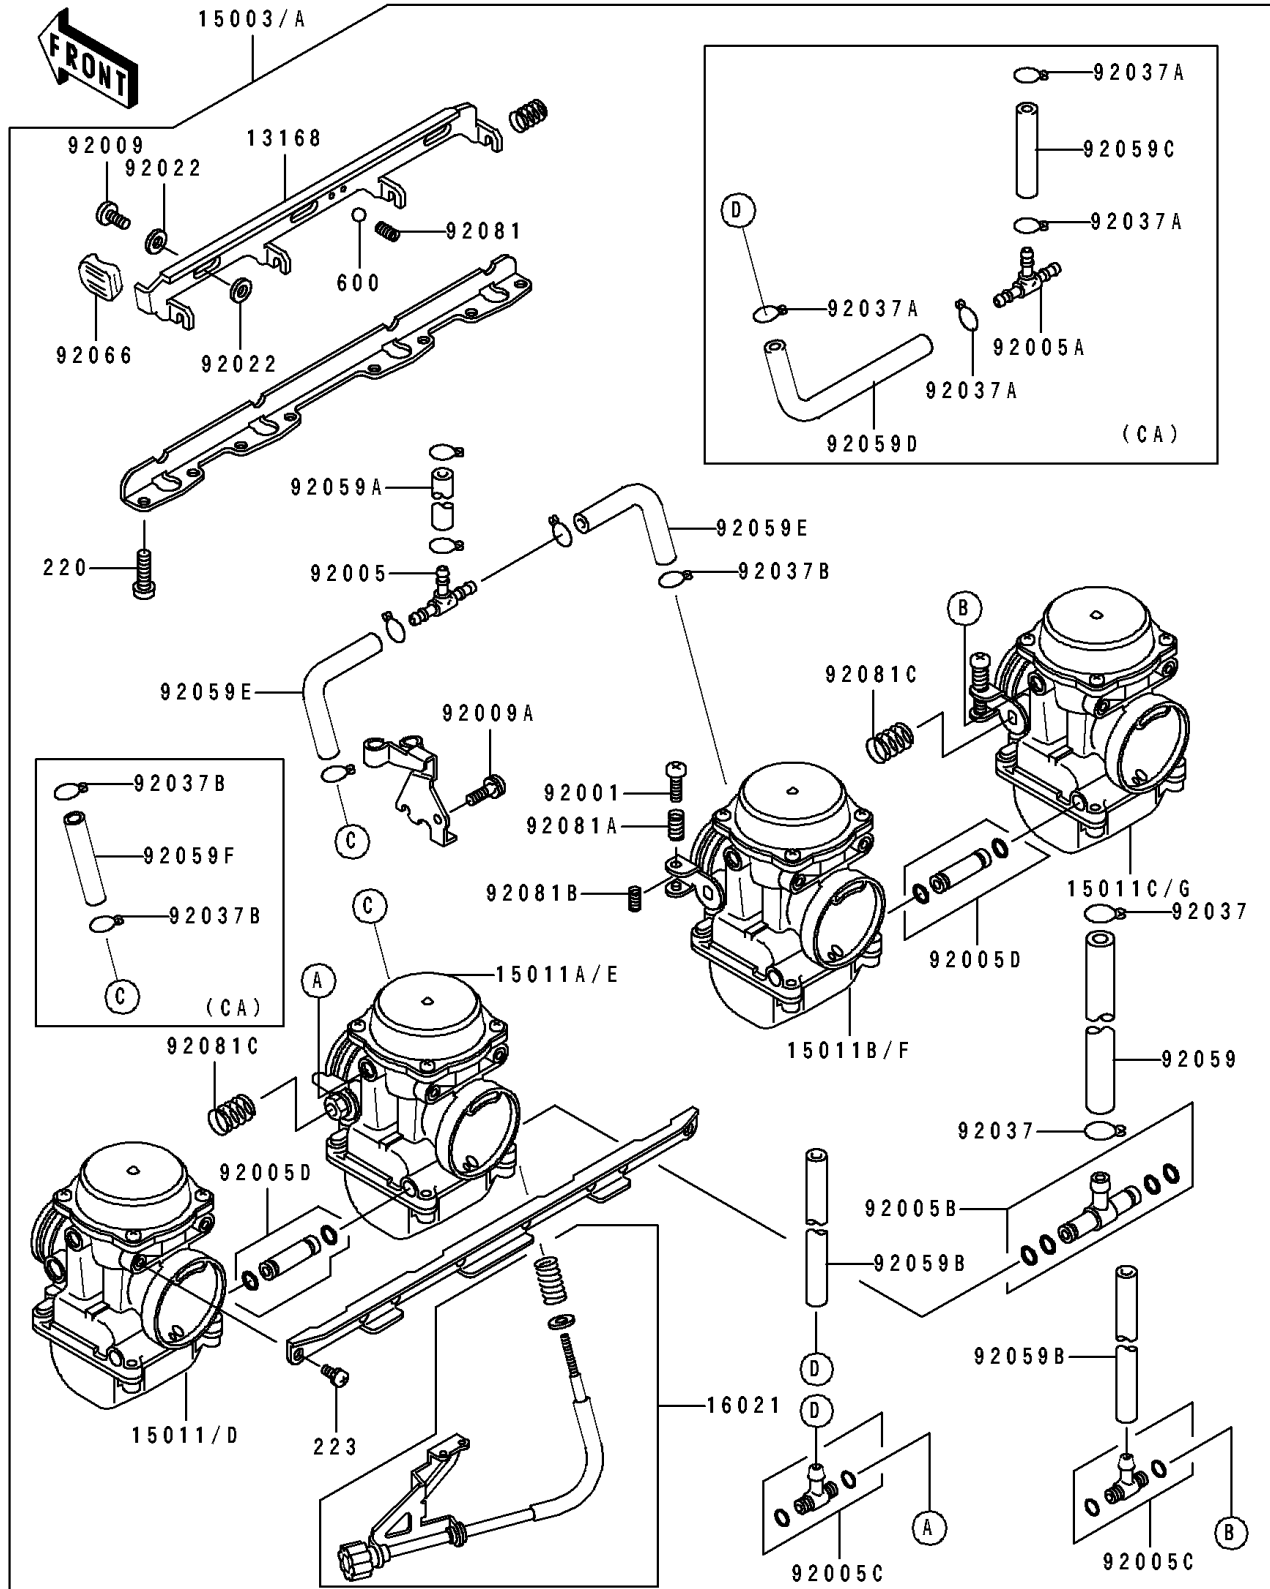

## 1997 Eliminator 600 PARTS DIAGRAM

Carburetor

E1611

## 1997 Eliminator 600 PARTS LIST

Carburetor

ITEM NAME	PART NUMBER	QUANTITY
LEVER,STARTER (Ref # 13168)	13168-1434	1
CARBURETOR-ASSY (Ref # 15003)	15003-1205	1
CARBURETOR-ASSY (Ref # 15003A)	15003-1206	1
CARBURETOR,LH,OUTSIDE (Ref # 15011)	15011-1105	1
CARBURETOR,LH,INSIDE (Ref # 15011A)	15011-1106	1
CARBURETOR,RH,INSIDE (Ref # 15011B)	15011-1107	1
CARBURETOR,RH,OUTSIDE (Ref # 15011C)	15011-1108	1
CARBURETOR,LH,OUTSIDE (Ref # 15011D)	15011-1113	1
CARBURETOR,LH,INSIDE (Ref # 15011E)	15011-1114	1
CARBURETOR,RH,INSIDE (Ref # 15011F)	15011-1115	1
CARBURETOR,RH,OUTSIDE (Ref # 15011G)	15011-1116	1
SCREW-THROTTLE STOP (Ref # 16021)	16021-1179	1
BOLT,THROTTLE ADJUST (Ref # 92001)	92001-1998	1
FITTING,FUEL,T-TYPE (Ref # 92005)	92005-1112	1
FITTING,T-TYPE (Ref # 92005A)	92005-1119	1
FITTING (Ref # 92005B)	92005-1288	1
FITTING (Ref # 92005C)	92005-1306	1
FITTING (Ref # 92005D)	92005-1310	1
SCREW (Ref # 92009)	92009-1262	1
SCREW,5X10 (Ref # 92009A)	92009-1365	1
WASHER,6.1X11X0.8,POLYACETAL (Ref # 92022)	92022-1199	1
CLAMP,FUEL TUBE (Ref # 92037)	92037-1075	1
CLAMP,TUBE (Ref # 92037A)	92037-1194	1
CLAMP,TUBE (Ref # 92037B)	92037-1477	2
TUBE,FUEL,7.3X12.5X200 (Ref # 92059)	92059-1029	1
TUBE,5X9X200 (Ref # 92059A)	92059-1173	1
TUBE,6.5X9.5X290 (Ref # 92059B)	92059-1376	1
TUBE,7X11X100 (Ref # 92059C)	92059-1476	1
TUBE,7X11X260 (Ref # 92059D)	92059-1613	1

## 1997 Eliminator 600 PARTS LIST

Carburetor

ITEM NAME	PART NUMBER	QUANTITY
TUBE,5X9X90 (Ref # 92059E)	92059-1627	1
TUBE,5X9X120 (Ref # 92059F)	92059-1721	1
PLUG,STARTER LEVER (Ref # 92066)	92066-1157	1
SPRING,SHAFT STOP (Ref # 92081)	92081-1619	1
SPRING,THROTTLE ADJUST UPP (Ref # 92081A)	92081-1620	1
SPRING,THROTTLE ADJUST LWR (Ref # 92081B)	92081-1621	1
SPRING,THROTTLE ADJUST CNT (Ref # 92081C)	92081-1622	1
SCREW-PAN-CROS,6X16 (Ref # 220)	220B0616	1
SCREW-PAN-WS-CROS (Ref # 223)	223C0510	1
BALL-STEEL,3/16" (Ref # 600)	600A0600	1