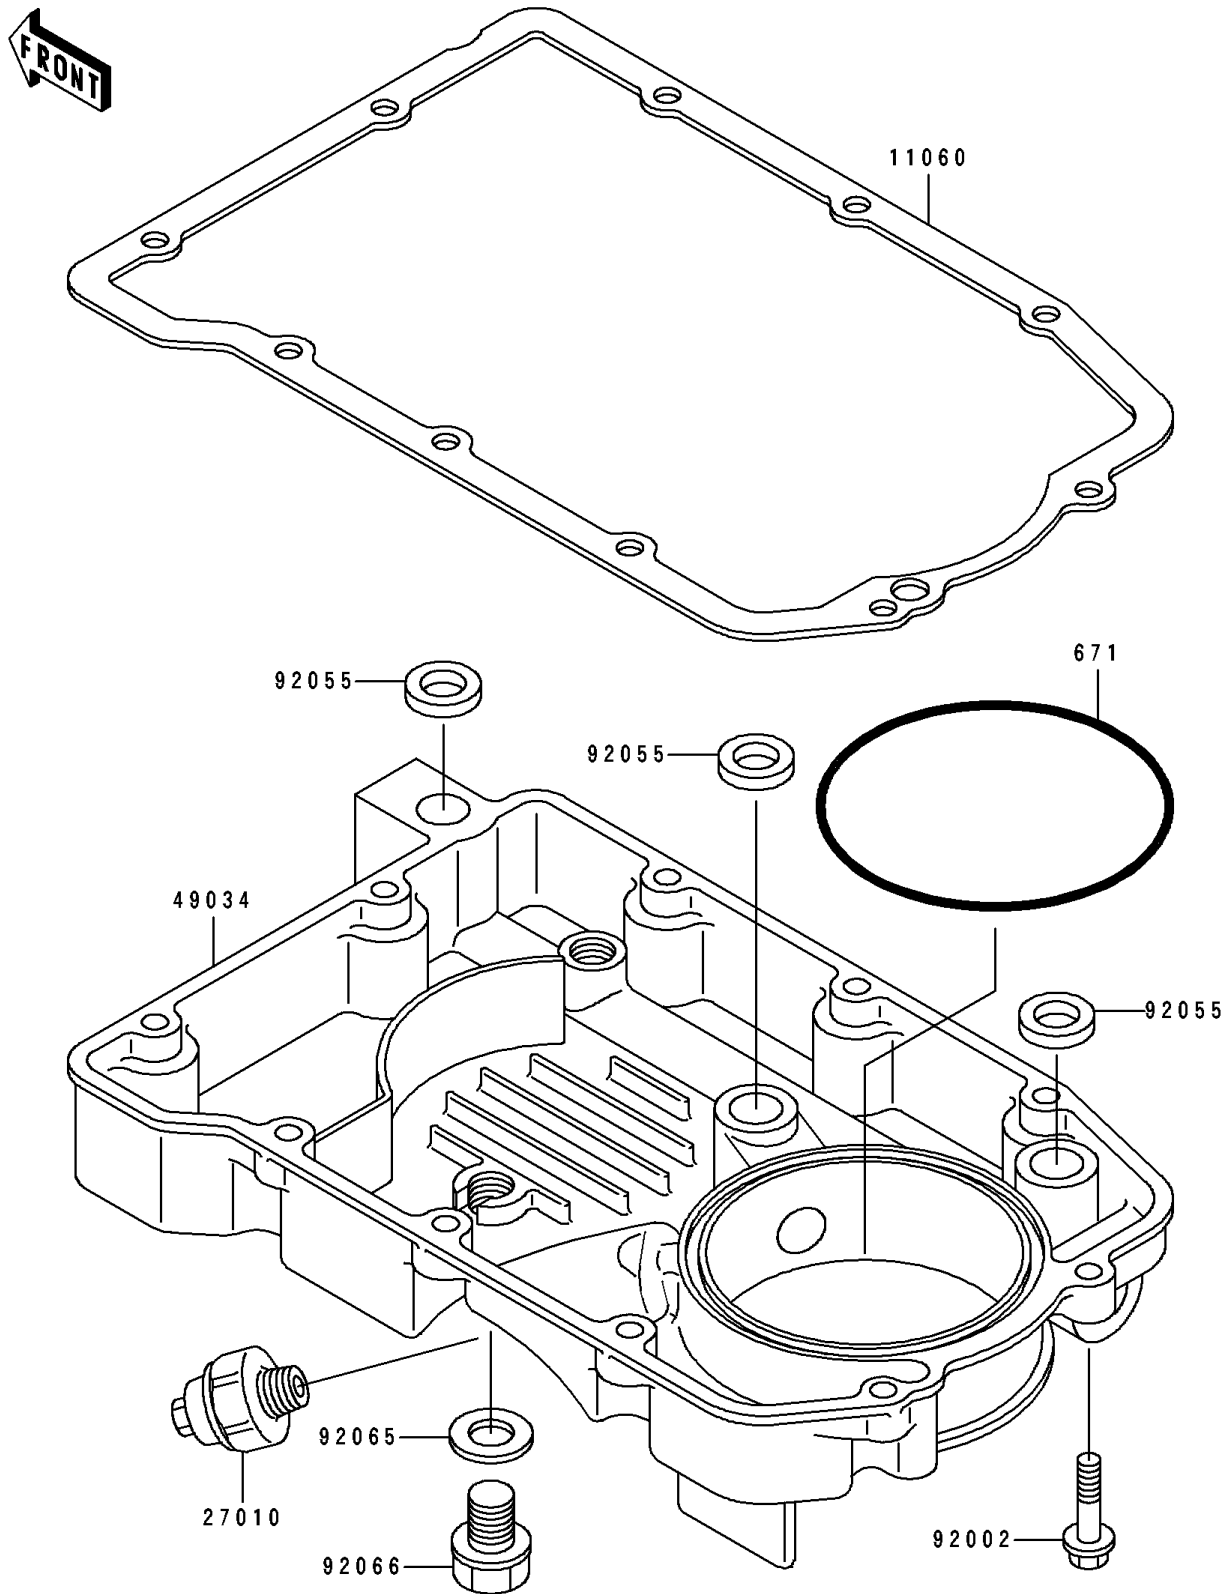

1997 Eliminator 600 PARTS DIAGRAM

Oil Pan

E1434

1997 Eliminator 600 PARTS LIST

Oil Pan

ITEM NAME	PART NUMBER	QUANTITY
GASKET,OIL PAN (Ref # 11060)	11060-1149	1
SWITCH,OIL PRESSURE (Ref # 27010)	27010-1313	1
PAN-OIL (Ref # 49034)	49034-1114	1
BOLT,6X25 (Ref # 92002)	92002-1089	1
RING-O,19.5MM (Ref # 92055)	92055-077	1
GASKET,12X22X2,DRAIN PLUG (Ref # 92065)	92065-097	1
PLUG,OIL DRAIN,12X15 (Ref # 92066)	92066-1174	1
O RING,90MM (Ref # 671)	671B2590	1