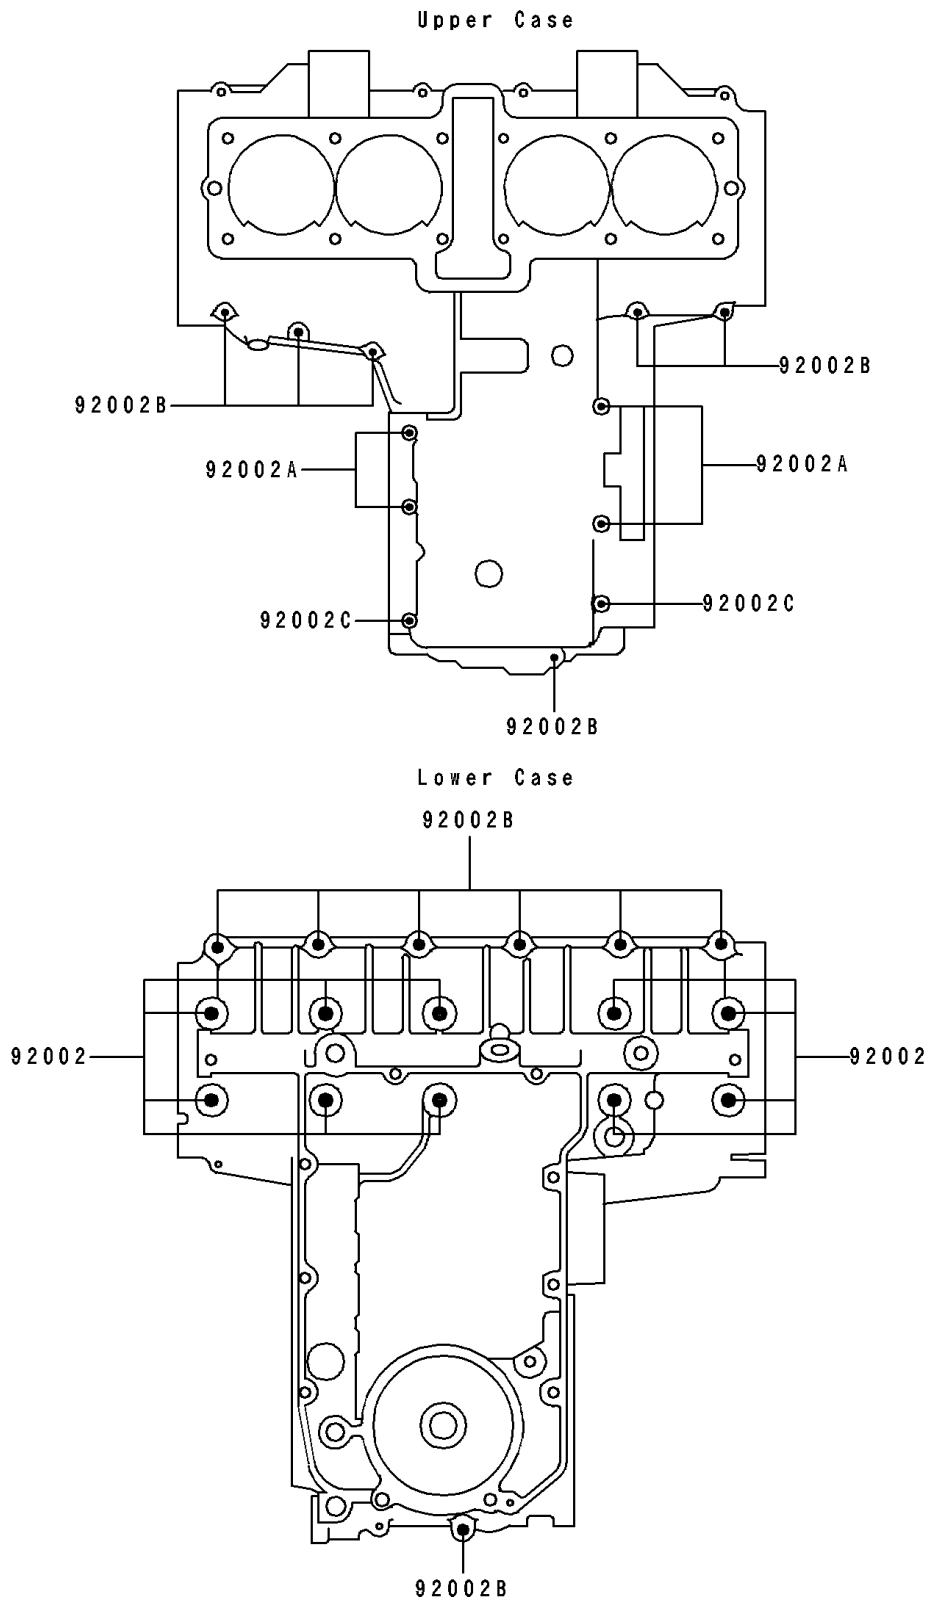

1997 Eliminator 600 PARTS DIAGRAM

Crankcase Bolt Pattern

E1412

1997 Eliminator 600 PARTS LIST

Crankcase Bolt Pattern

| ITEM NAME | PART NUMBER | QUANTITY |
|--------------------------|-------------|----------|
| BOLT,8X95 (Ref # 92002) | 92002-1077 | 1 |
| BOLT,6X95 (Ref # 92002A) | 92002-1078 | 1 |
| BOLT,6X40 (Ref # 92002B) | 92002-1080 | 1 |
| BOLT,6X75 (Ref # 92002C) | 92002-1483 | 1 |