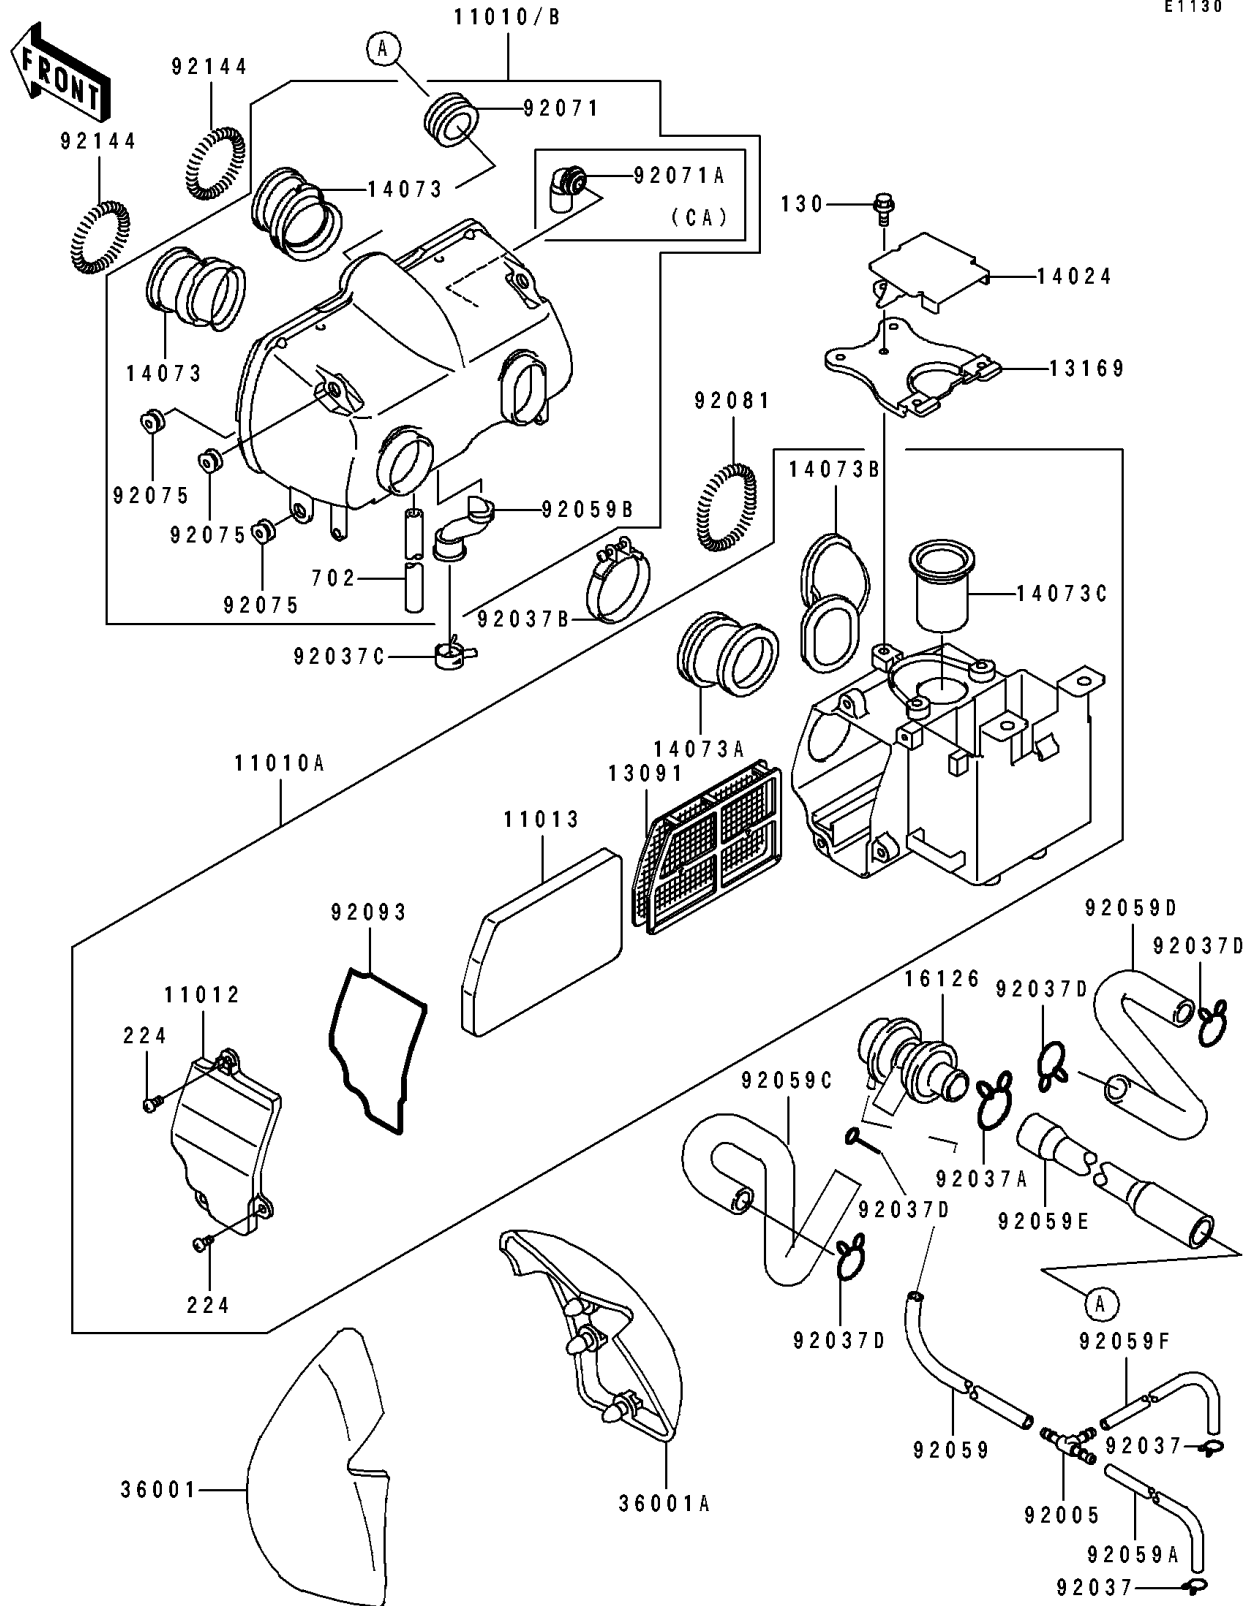

## 1997 Eliminator 600 PARTS DIAGRAM

Air Cleaner

E1130

## 1997 Eliminator 600 PARTS LIST

Air Cleaner

ITEM NAME	PART NUMBER	QUANTITY
FILTER-ASSY-AIR,FR (Ref # 11010)	11010-1544	1
FILTER-ASSY-AIR,RR (Ref # 11010A)	11010-1556	1
FILTER-ASSY-AIR,FR (Ref # 11010B)	11010-1558	1
CAP,AIR FILTER ELEMENT (Ref # 11012)	11012-1503	1
ELEMENT-AIR FILTER (Ref # 11013)	11013-1139	1
HOLDER,AIR FILTER ELEMENT (Ref # 13091)	13091-1870	1
PLATE,IGNITION COIL (Ref # 13169)	13169-1664	1
COVER,AIR INTAKE (Ref # 14024)	14024-1215	1
DUCT,CARBURETOR (Ref # 14073)	14073-1211	1
DUCT,LH (Ref # 14073A)	14073-1249	1
DUCT,RH (Ref # 14073B)	14073-1250	1
DUCT,AIR INTAKE (Ref # 14073C)	14073-1251	1
VALVE,AIR SWITCH (Ref # 16126)	16126-1005	1
COVER-SIDE,AIR FILTER,LH (Ref # 36001)	36001-1326	1
COVER-SIDE,AIR FILTER,RH (Ref # 36001A)	36001-1327	1
FITTING,TUBE,T-TYPE (Ref # 92005)	92005-1017	1
CLAMP,TUBE (Ref # 92037)	92037-072	1
CLAMP,TUBE (Ref # 92037A)	92037-1076	1
CLAMP (Ref # 92037B)	92037-1554	1
CLAMP (Ref # 92037C)	92037-1730	1
CLAMP,TUBE (Ref # 92037D)	92037-213	1
TUBE,4X9X220 (Ref # 92059)	92059-1040	1
TUBE,4X9X80 (Ref # 92059A)	92059-1365	1
TUBE,BREATHER (Ref # 92059B)	92059-1545	1
TUBE,AIR SWITCH VALVE,LH (Ref # 92059C)	92059-1674	1
TUBE,AIR SWITCH VALVE,RH (Ref # 92059D)	92059-1675	1
TUBE,AIR SWITCH-AIR FILTER (Ref # 92059E)	92059-1684	1
TUBE,4X9X260 (Ref # 92059F)	92059-1712	1
GROMMET,AIR FILTER (Ref # 92071)	92071-1013	1

## 1997 Eliminator 600 PARTS LIST

Air Cleaner

ITEM NAME	PART NUMBER	QUANTITY
GROMMET,AIR FILTER (Ref # 92071A)	92071-1114	1
DAMPER (Ref # 92075)	92075-1470	1
SPRING,COIL (Ref # 92081)	92081-1177	1
SEAL,AIR FILTER CAP (Ref # 92093)	92093-1212	1
SPRING,AIR FILTER DUCT (Ref # 92144)	92144-1771	1
BOLT-FLANGED,6X10 (Ref # 130)	130B0610	1
SCREW-PAN-WP-CROS (Ref # 224)	224B0612	1
TUBE-RUBBER (Ref # 702)	702A05200	1