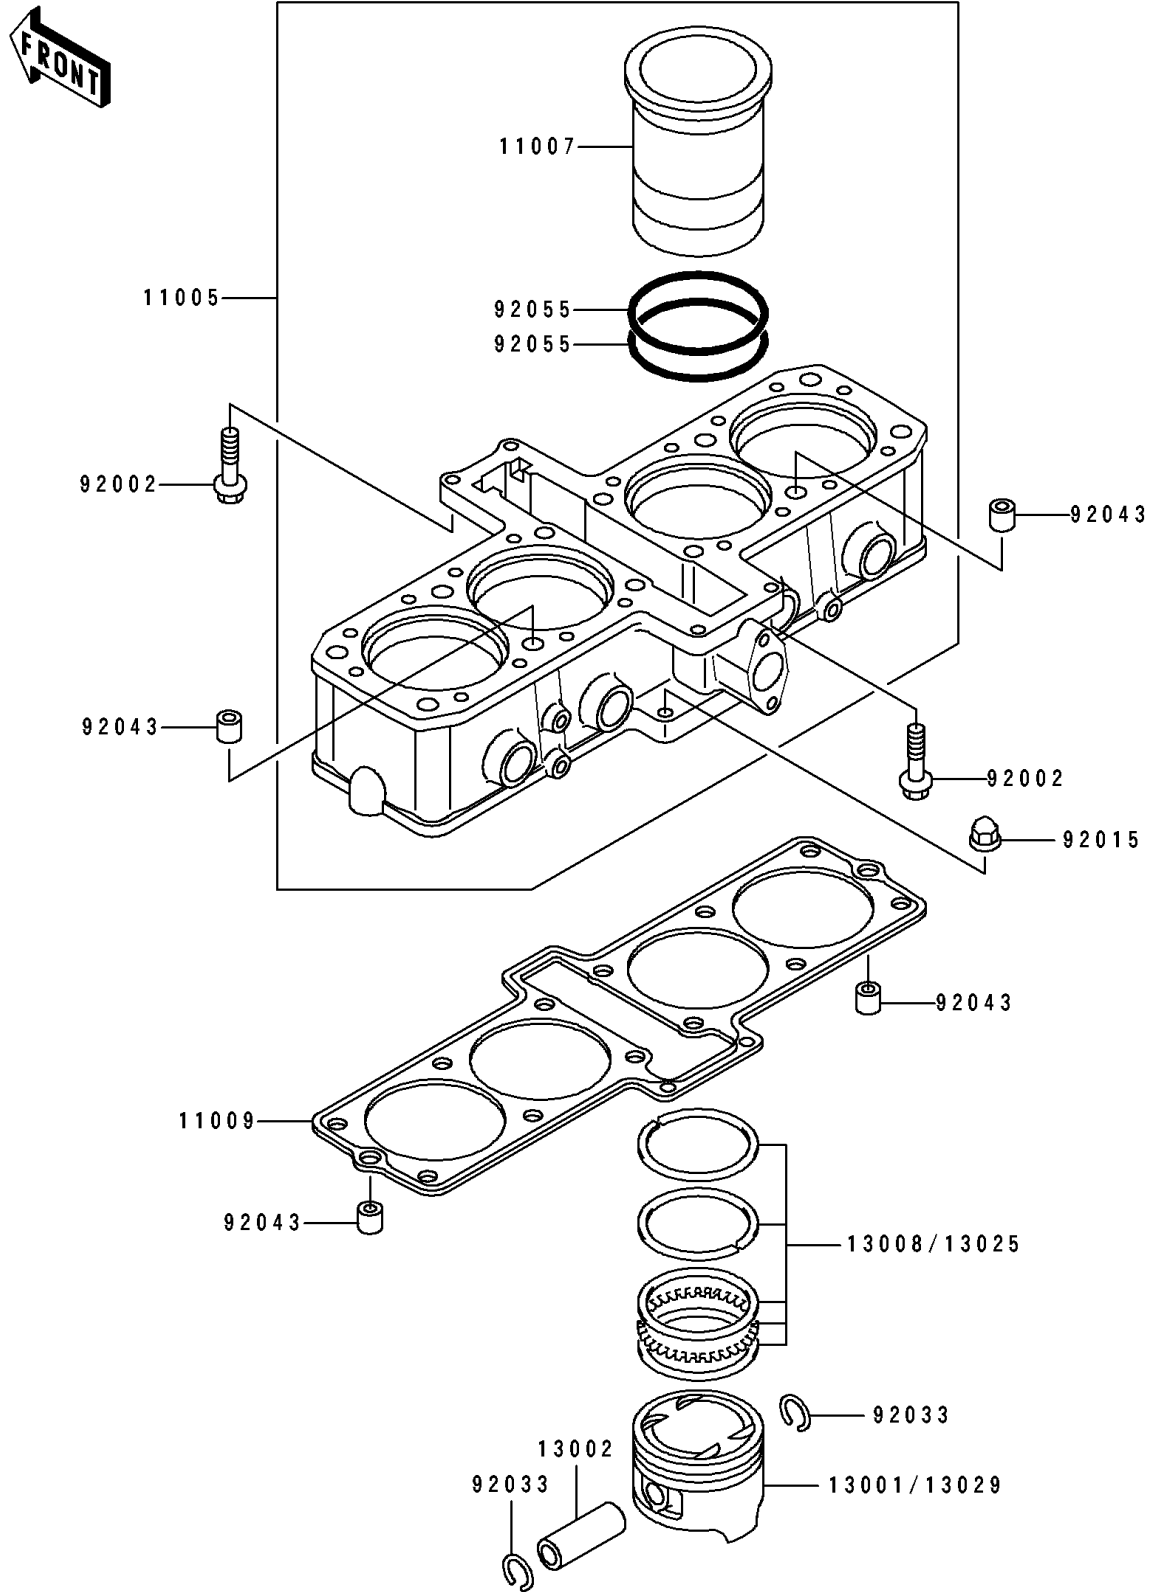

## 1997 Eliminator 600 PARTS DIAGRAM

Cylinder/Piston(s)

E1120

## 1997 Eliminator 600 PARTS LIST

Cylinder/Piston(s)

ITEM NAME	PART NUMBER	QUANTITY
CYLINDER-ENGINE (Ref # 11005)	11005-1776	1
LINER-CYLINDER (Ref # 11007)	11007-1086	1
GASKET,CYLINDER BASE (Ref # 11009)	11009-1578	1
PISTON-ENGINE,STD (Ref # 13001)	13001-1233	1
PIN-PISTON (Ref # 13002)	13002-1057	1
RING-SET-PISTON,STD (Ref # 13008)	13008-1074	1
RING-SET-PISTON L,O/S 0.50 (Ref # 13025)	13025-1072	1
PISTON-ENGINE L,O/S 0.50 (Ref # 13029)	13029-1149	1
BOLT,6X28 (Ref # 92002)	92002-1104	1
NUT,CAP,6MM,BLACK (Ref # 92015)	92015-1170	1
RING-SNAP,PISTON PIN (Ref # 92033)	92033-1151	1
PIN,8.2X10X14 (Ref # 92043)	92043-1264	1
RING-O,66.5MM (Ref # 92055)	92055-1287	1