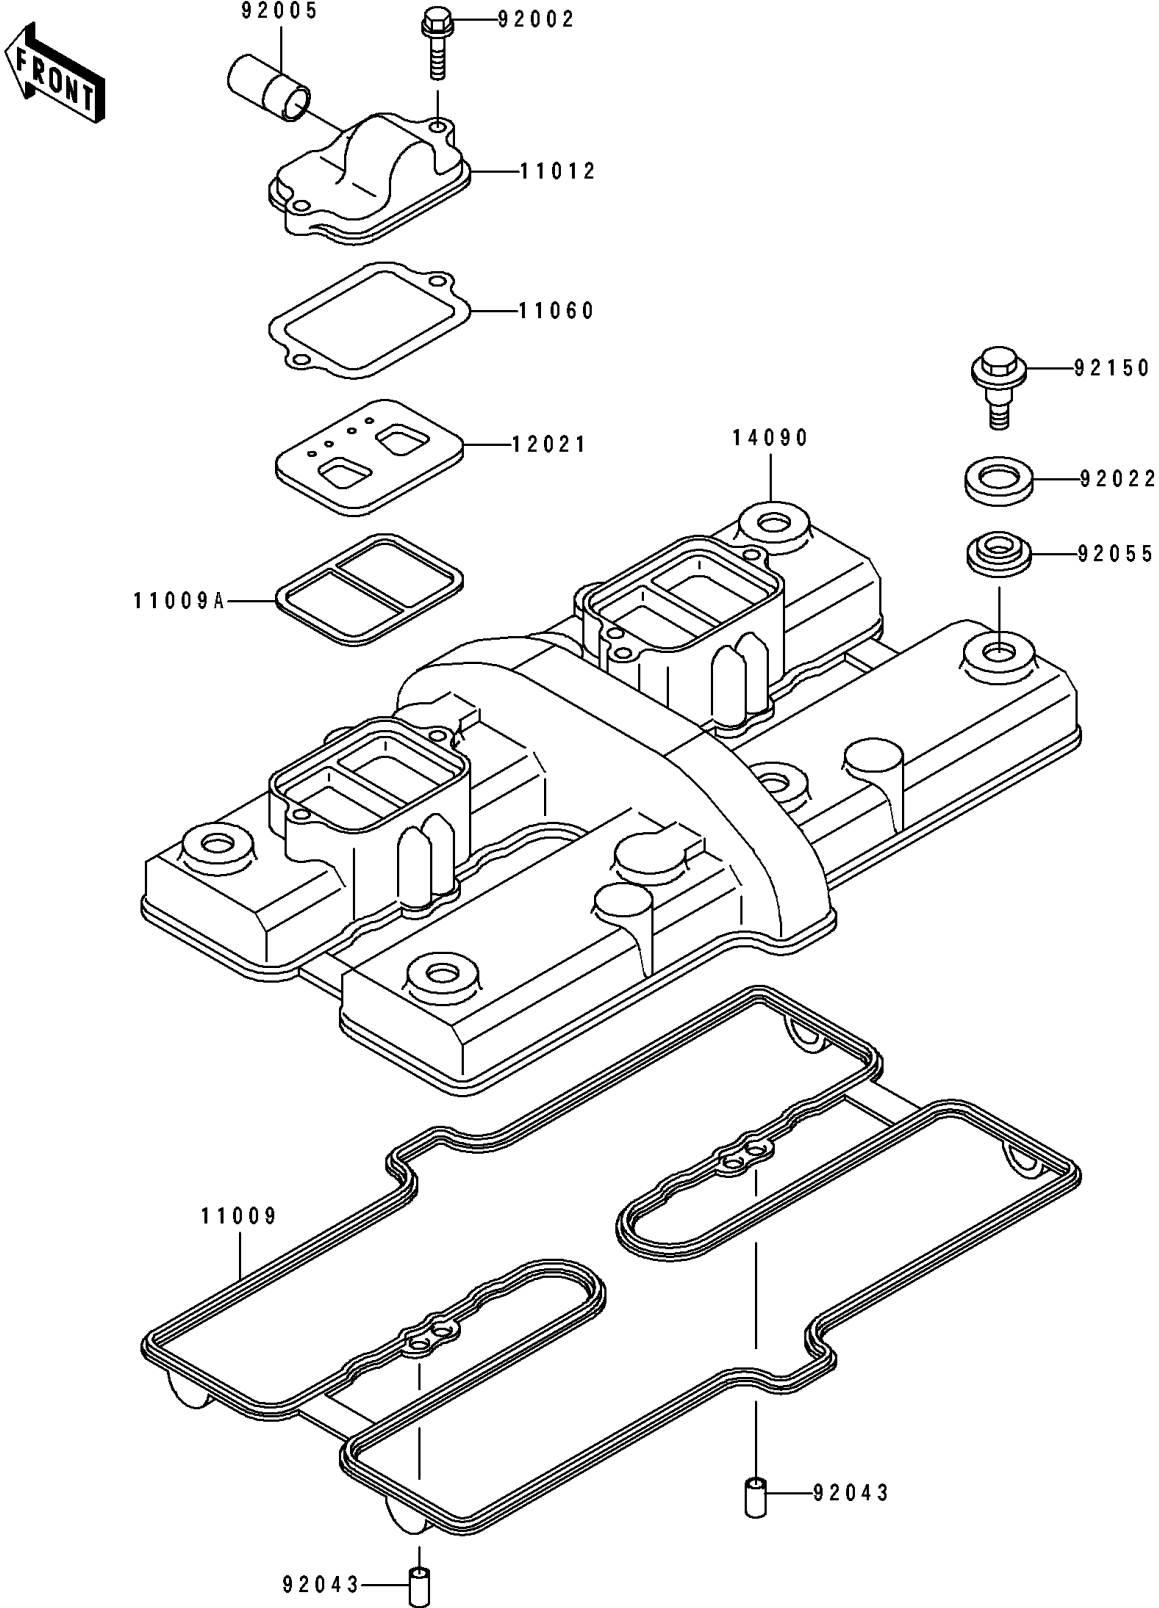

1997 Eliminator 600 PARTS DIAGRAM

Cylinder Head Cover

E1112

1997 Eliminator 600 PARTS LIST

Cylinder Head Cover

ITEM NAME	PART NUMBER	QUANTITY
GASKET,CYLINDER HEAD COVER (Ref # 11009)	11009-1497	1
GASKET,REED VALVE (Ref # 11009A)	11009-1857	1
CAP (Ref # 11012)	11012-1919	1
GASKET (Ref # 11060)	11060-1509	1
VALVE-ASSY-REED (Ref # 12021)	12021-1053	1
COVER,CYLINDER HEAD (Ref # 14090)	14090-1576	1
BOLT,6X22 (Ref # 92002)	92002-1068	1
FITTING,REED VALVE (Ref # 92005)	92005-1006	1
WASHER,HEAD COVER BOLT (Ref # 92022)	92022-1487	1
PIN,6.2X8X14 (Ref # 92043)	92043-1263	1
RING-O,HEAD COVER BOLT (Ref # 92055)	92055-1225	1
BOLT,HEAD COVER (Ref # 92150)	92150-1447	1