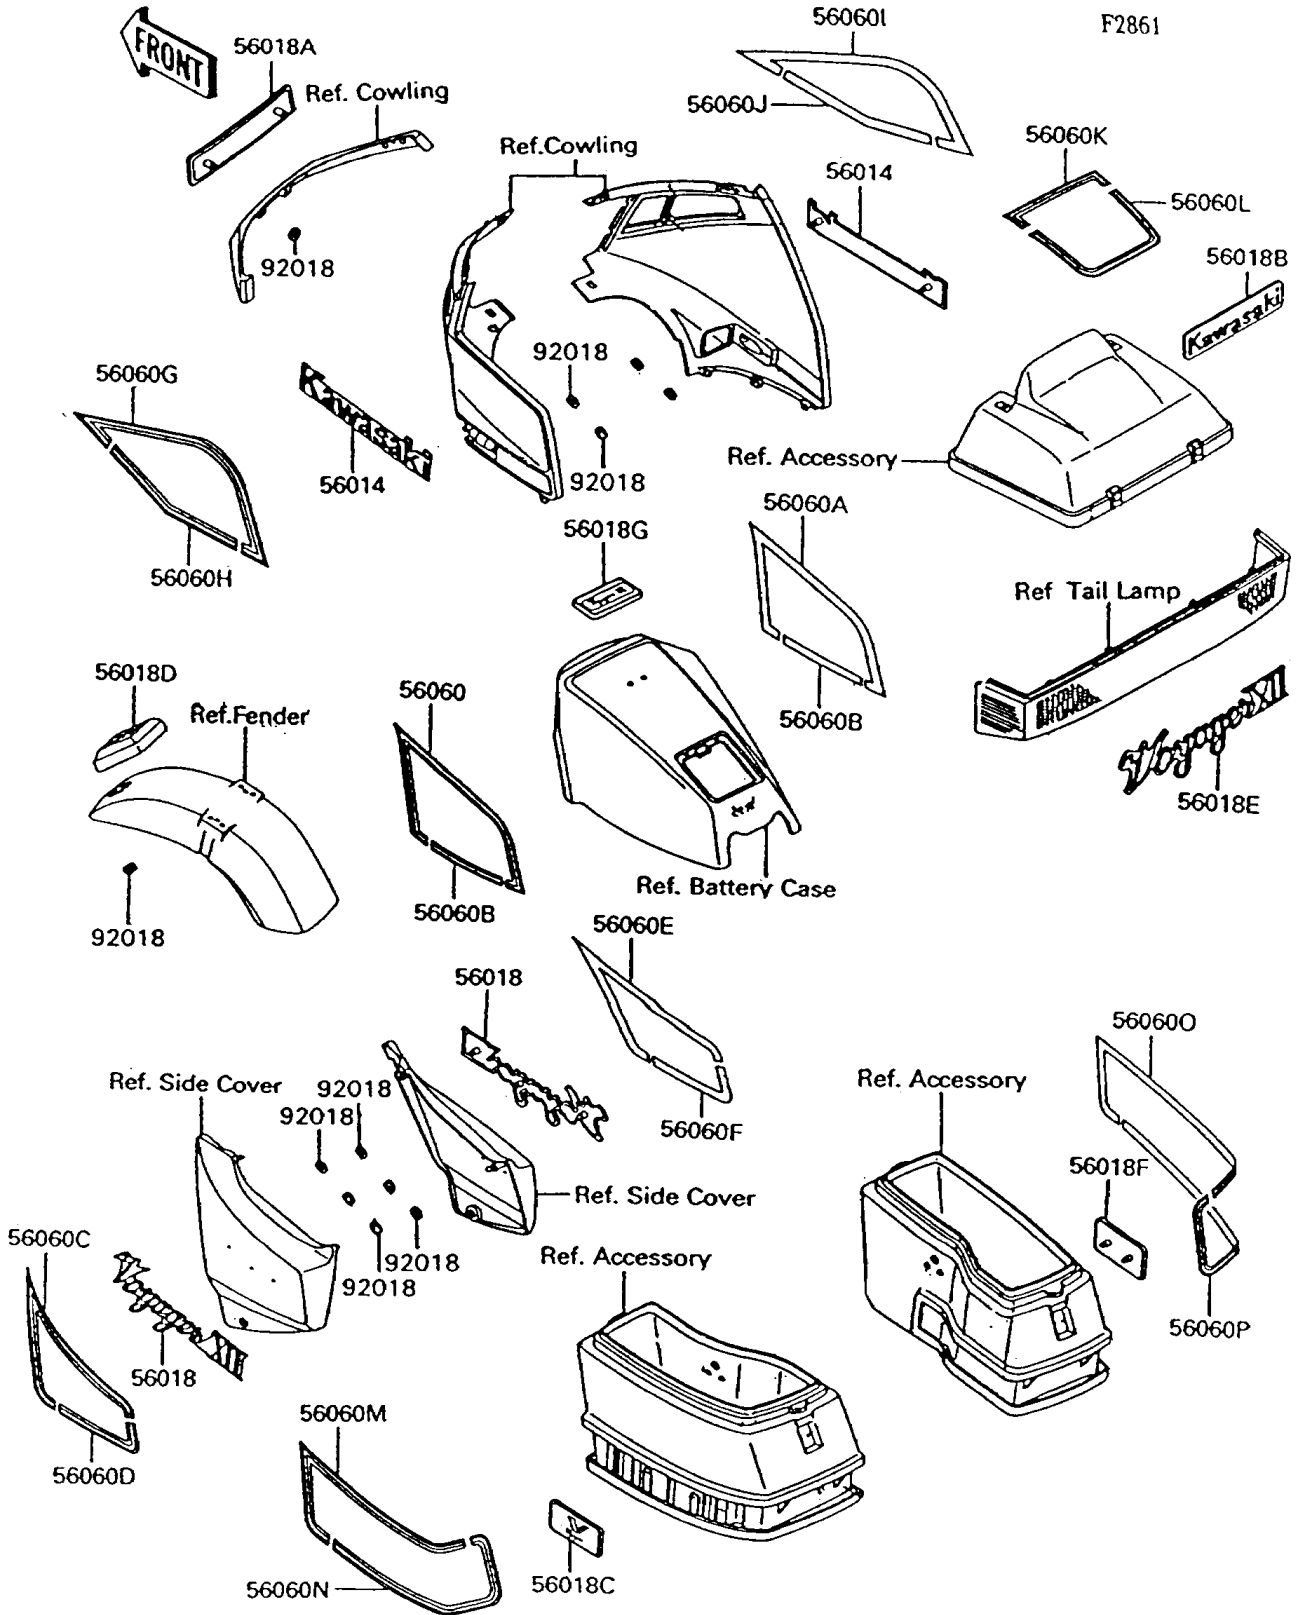

# 1992 Voyager XII PARTS DIAGRAM

Decals(ZG1200-B6/B7)

# 1992 Voyager XII PARTS LIST

Decals(ZG1200-B6/B7)

ITEM NAME	PART NUMBER	QUANTITY
EMBLEM,COWLING,KAWASAKI (Ref # 56014)	56014-1133	2
MARK,SIDE COVER (Ref # 56018)	56018-1857	2
MARK,WINDSHIELD COVER,KAWASAKI (Ref # 56018A)	56018-1858	1
MARK,TRUNK COVER,KAWASAKI (Ref # 56018B)	56018-1859	1
MARK,SIDE BAG,LH (Ref # 56018C)	56018-1860	1
MARK,FRONT FENDER (Ref # 56018D)	56018-1861	1
MARK,TAIL LAMP (Ref # 56018E)	56018-1862	1
MARK,SIDE BAG,RH (Ref # 56018F)	56018-1882	1
MARK,CRUISE CONTROL SWITCH (Ref # 56018G)	56018-1982	1
PATTERN,TANK COVER,LH,TOP (Ref # 56060)	56060-1030	1
PATTERN,TANK COVER,RH,TOP (Ref # 56060A)	56060-1031	1
PATTERN,TANK COVER,L&R,BOTTOM (Ref # 56060B)	56060-1032	2
PATTERN,SIDE COVER,LH,TOP (Ref # 56060C)	56060-1033	1
PATTERN,SIDE COVER,LH,BOTTOM (Ref # 56060D)	56060-1034	1
PATTERN,SIDE COVER,RH,TOP (Ref # 56060E)	56060-1035	1
PATTERN,SIDE COVER,RH,BOTTOM (Ref # 56060F)	56060-1036	1
PATTERN,UPP COWLING,LH,TOP (Ref # 56060G)	56060-1037	1
PATTERN,UPP COWLING,LH,BOTTOM (Ref # 56060H)	56060-1038	1
PATTERN,UPP COWLING,RH,TOP (Ref # 56060I)	56060-1039	1
PATTERN,UPP COWLING,RH,BOTTOM (Ref # 56060J)	56060-1040	1
PATTERN,CENTER BAG COVER,FR (Ref # 56060K)	56060-1041	1
PATTERN,CENTER BAG COVER,RR (Ref # 56060L)	56060-1042	1
PATTERN,SIDE BAG BODY,LH,TOP (Ref # 56060M)	56060-1043	1
PATTERN,SIDE BAG BODY,LH,BOTTO (Ref # 56060N)	56060-1044	1
PATTERN,SIDE BAG BODY,RH,TOP (Ref # 56060O)	56060-1045	1
PATTERN,SIDE BAG BODY,BOTTO (Ref # 56060P)	56060-1046	1
NUT,PUSH,3MM (Ref # 92018)	92018-005	14