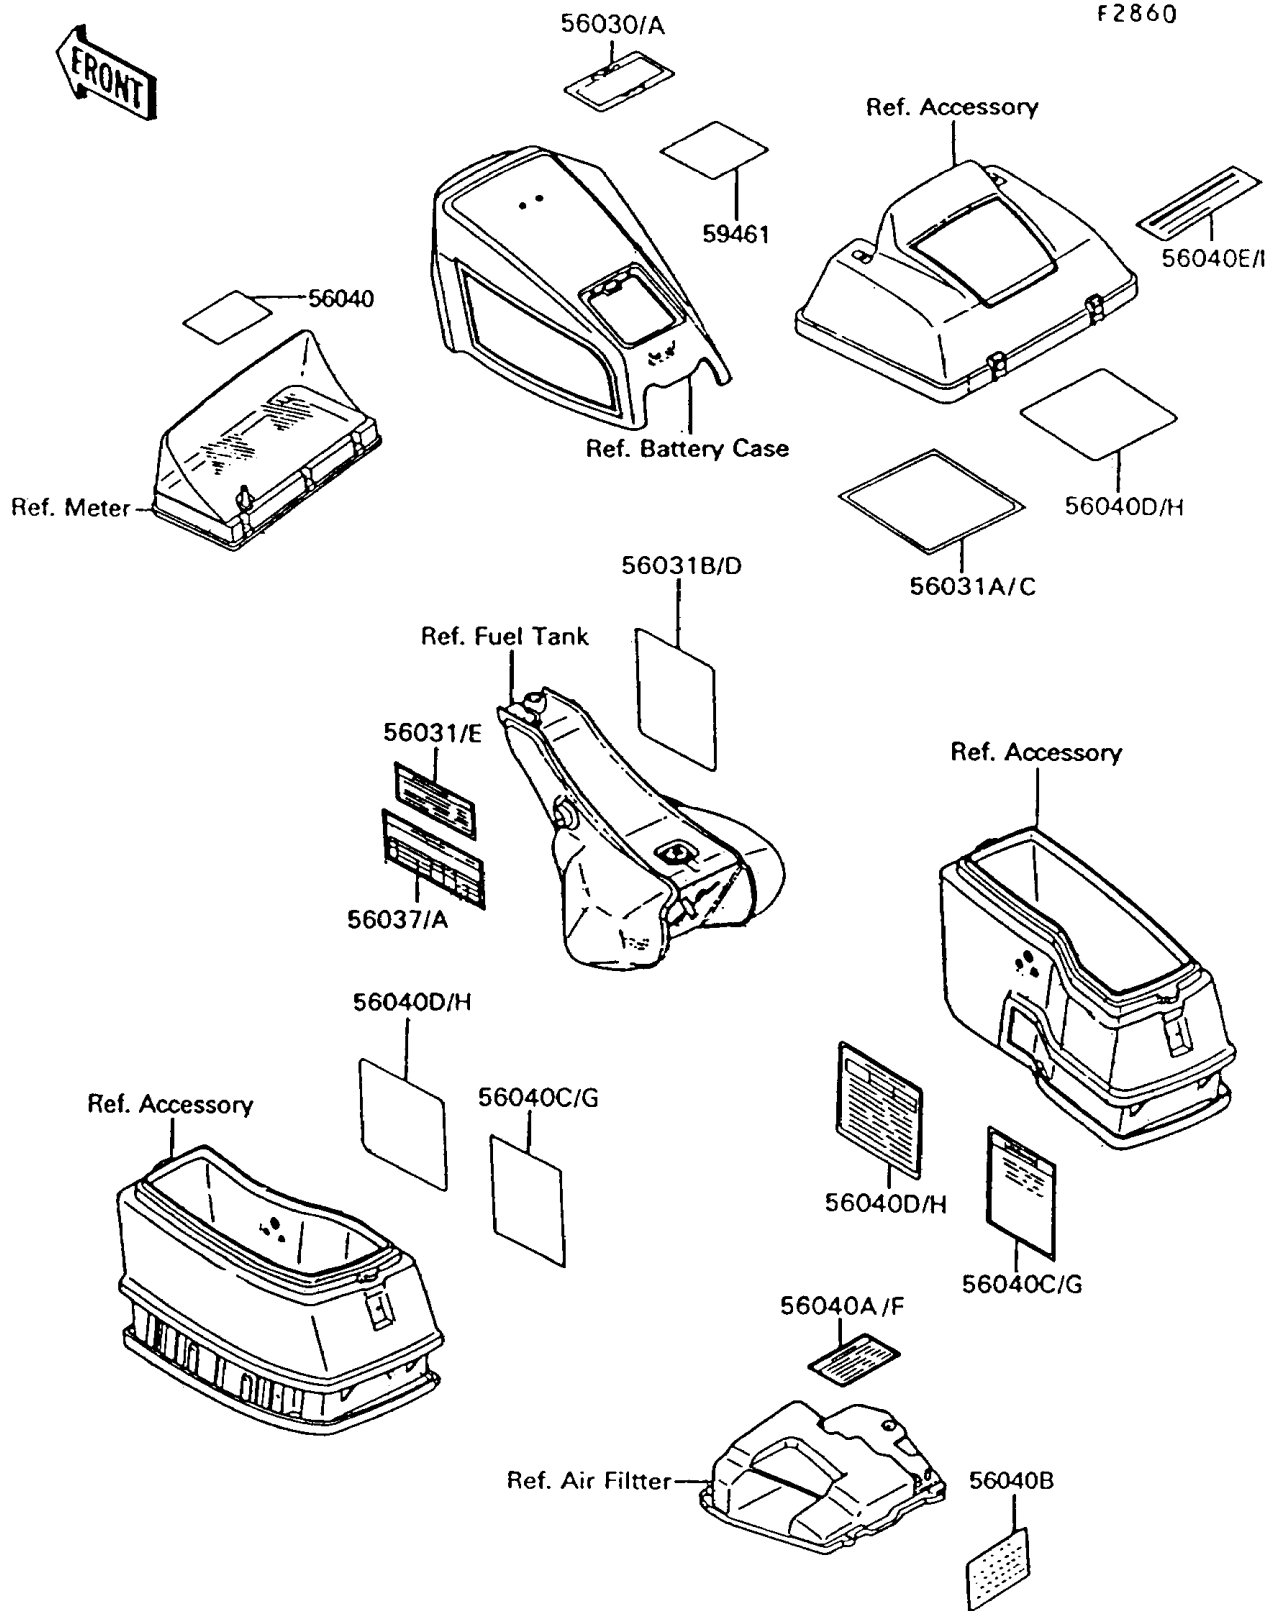

1992 Voyager XII PARTS DIAGRAM

Labels

1992 Voyager XII PARTS LIST

Labels

ITEM NAME	PART NUMBER	QUANTITY
LABEL,RIDING & SAFETY (Ref # 56030)	56030-1087	1
LABEL-MANUAL,OIL & OIL FILTER (Ref # 56031)	56031-1465	1
LABEL-MANUAL,DAILY SAFETY (Ref # 56031A)	56031-1466	1
LABEL-MANUAL,BATTERY VENT (Ref # 56031B)	56031-1467	1
LABEL-SPECIFICATION,TIRE&LOAD (Ref # 56037)	56037-1383	1
LABEL-WARNING,BREAK IN CAUTION (Ref # 56040)	56040-1007	1
LABEL-WARNING,AIR INTAKE (Ref # 56040A)	56040-1014	1
LABEL-WARNING,SIDE BAG (Ref # 56040C)	56040-1171	2
LABEL-WARNING,MAXIMUM LOAD (Ref # 56040D)	56040-1202	3
LABEL-WARNING,MAXIMUM LOAD (Ref # 56040E)	56040-1222	1
LABEL-WARNING,EVAPO (Ref # 56040B)	56040-1170	1
LABEL-CERTIFICATION,EVAPO ROUT (Ref # 59461)	59461-1700	1