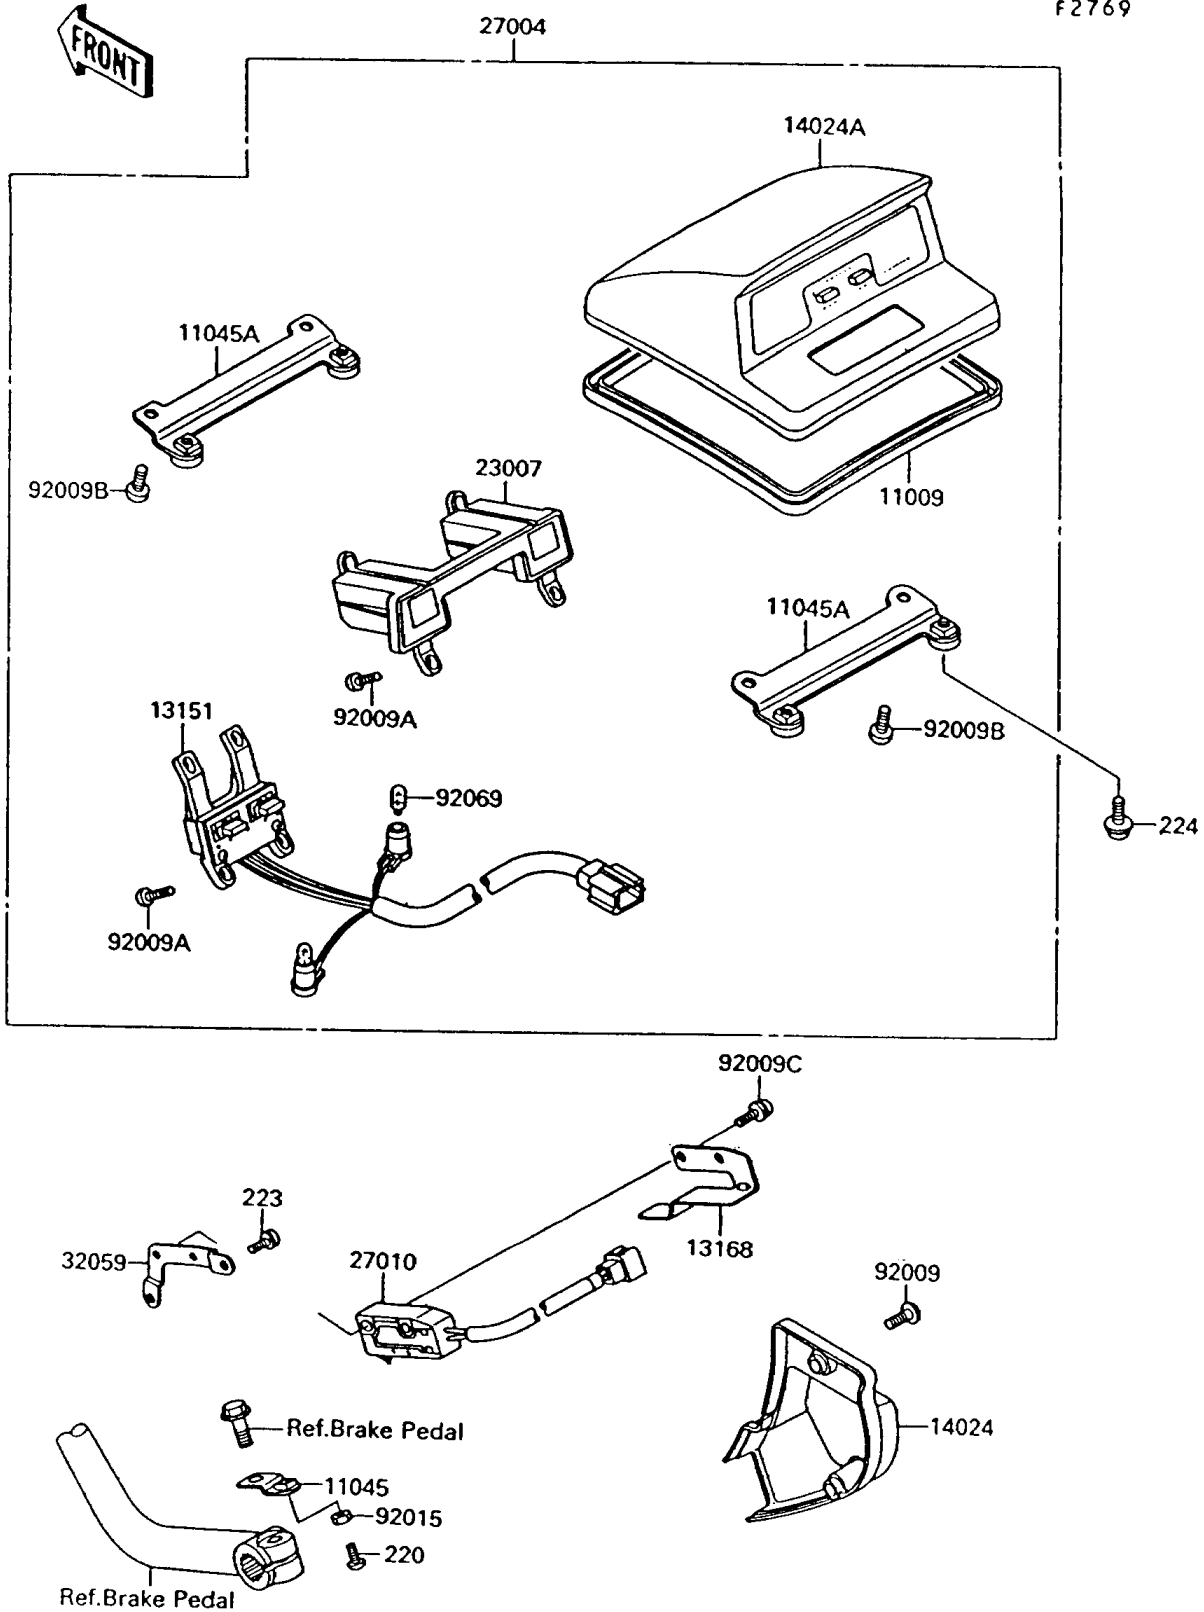

1994 Voyager XII PARTS DIAGRAM

Cruise Switch

F2769

1994 Voyager XII PARTS LIST

Cruise Switch

ITEM NAME	PART NUMBER	QUANTITY
SCREW-PAN-CROS (Ref # 220)	220B0416	1
SCREW-PAN-WS-CROS (Ref # 223)	223B0510	2
SCREW-PAN-WP-CROS (Ref # 224)	224B0516	4
GASKET,CRUISE CONTROL SWITCH (Ref # 11009)	11009-1682	1
BRACKET,CRUISE CANCEL SWITCH (Ref # 11045)	11045-1913	1
BRACKET,CRUISE CONTROL SWITCH (Ref # 11045A)	11045-1937	2
SWITCH-COMP,CRUISE CONTROL (Ref # 13151)	13151-1068	1
LEVER,CRUISE CANCEL SWITCH (Ref # 13168)	13168-1364	1
COVER,CRUISE CANCEL SWITCH (Ref # 14024)	14024-1539	1
COVER,CRUISE CONTROL SWITCH (Ref # 14024A)	14024-1552-6Z	1
LENS-COMP,CRUISE CONTROL (Ref # 23007)	23007-1178	1
SWITCH-ASSY,CRUISE CONTROL,BLK (Ref # 27004)	27004-1057-6Z	1
SWITCH,CRUISE CANCEL (Ref # 27010)	27010-1237	1
BRACKET-SWITCH,CRUISE CANCEL (Ref # 32059)	32059-1087	1
SCREW,5X12,BLACK (Ref # 92009)	92009-1182	2
SCREW,TAPPING,4X12 (Ref # 92009A)	92009-1395	8
SCREW,TAPPING,5X10 (Ref # 92009B)	92009-1499	4
SCREW,4X16 (Ref # 92009C)	92009-1500	2
NUT,4MM (Ref # 92015)	92015-1676	1
BULB,12V 3.4W (Ref # 92069)	92069-1007	2