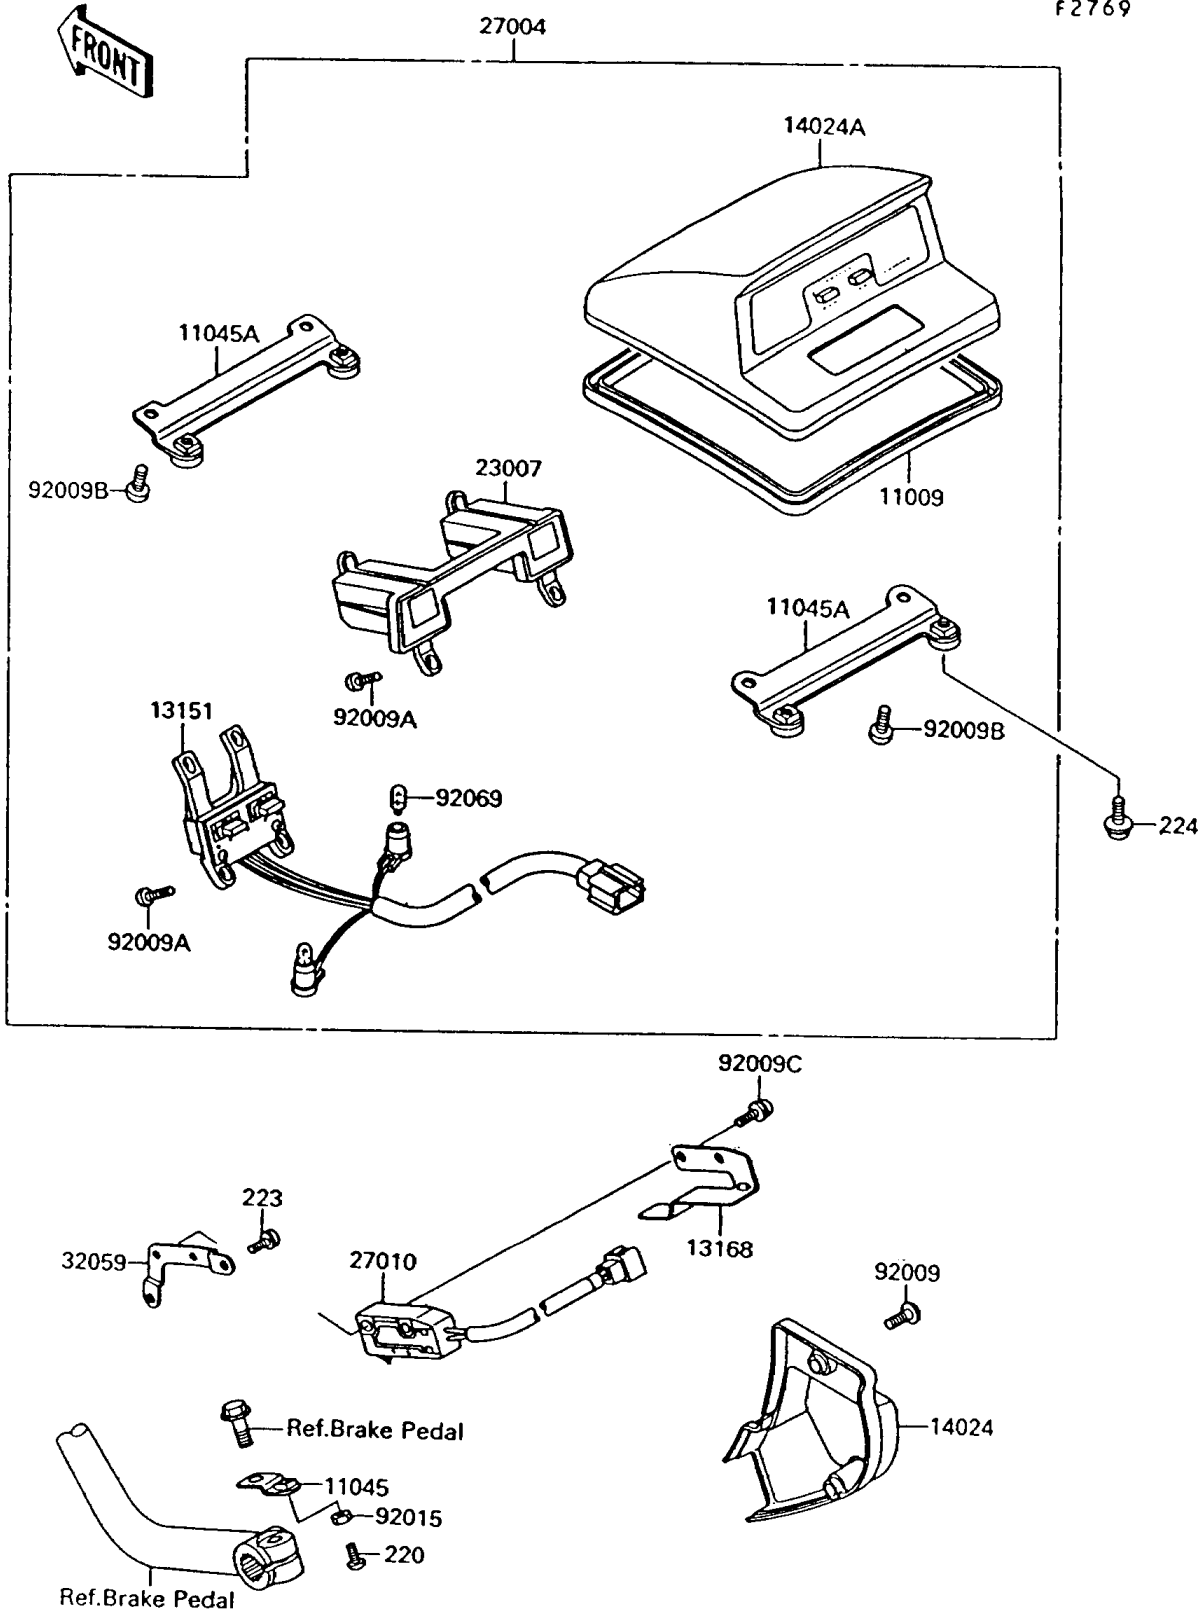

# 1993 Voyager XII PARTS DIAGRAM

Cruise Switch

F2769

# 1993 Voyager XII PARTS LIST

## Cruise Switch

ITEM NAME	PART NUMBER	QUANTITY
SCREW-PAN-CROS (Ref # 220)	220B0416	1
SCREW-PAN-WS-CROS (Ref # 223)	223B0510	2
SCREW-PAN-WP-CROS (Ref # 224)	224B0516	4
GASKET,CRUISE CONTROL SWITCH (Ref # 11009)	11009-1682	1
BRACKET,CRUISE CANCEL SWITCH (Ref # 11045)	11045-1913	1
BRACKET,CRUISE CONTROL SWITCH (Ref # 11045A)	11045-1937	2
SWITCH-COMP,CRUISE CONTROL (Ref # 13151)	13151-1068	1
LEVER,CRUISE CANCEL SWITCH (Ref # 13168)	13168-1364	1
COVER,CRUISE CANCEL SWITCH (Ref # 14024)	14024-1539	1
COVER,CRUISE CONTROL SWITCH (Ref # 14024A)	14024-1552-6Z	1
LENS-COMP,CRUISE CONTROL (Ref # 23007)	23007-1178	1
SWITCH-ASSY,CRUISE CONTROL,BLK (Ref # 27004)	27004-1057-6Z	1
SWITCH,CRUISE CANCEL (Ref # 27010)	27010-1237	1
BRACKET-SWITCH,CRUISE CANCEL (Ref # 32059)	32059-1087	1
SCREW,5X12,BLACK (Ref # 92009)	92009-1182	2
SCREW,TAPPING,4X12 (Ref # 92009A)	92009-1395	8
SCREW,TAPPING,5X10 (Ref # 92009B)	92009-1499	4
SCREW,4X16 (Ref # 92009C)	92009-1500	2
NUT,4MM (Ref # 92015)	92015-1676	1
BULB,12V 3.4W (Ref # 92069)	92069-1007	2