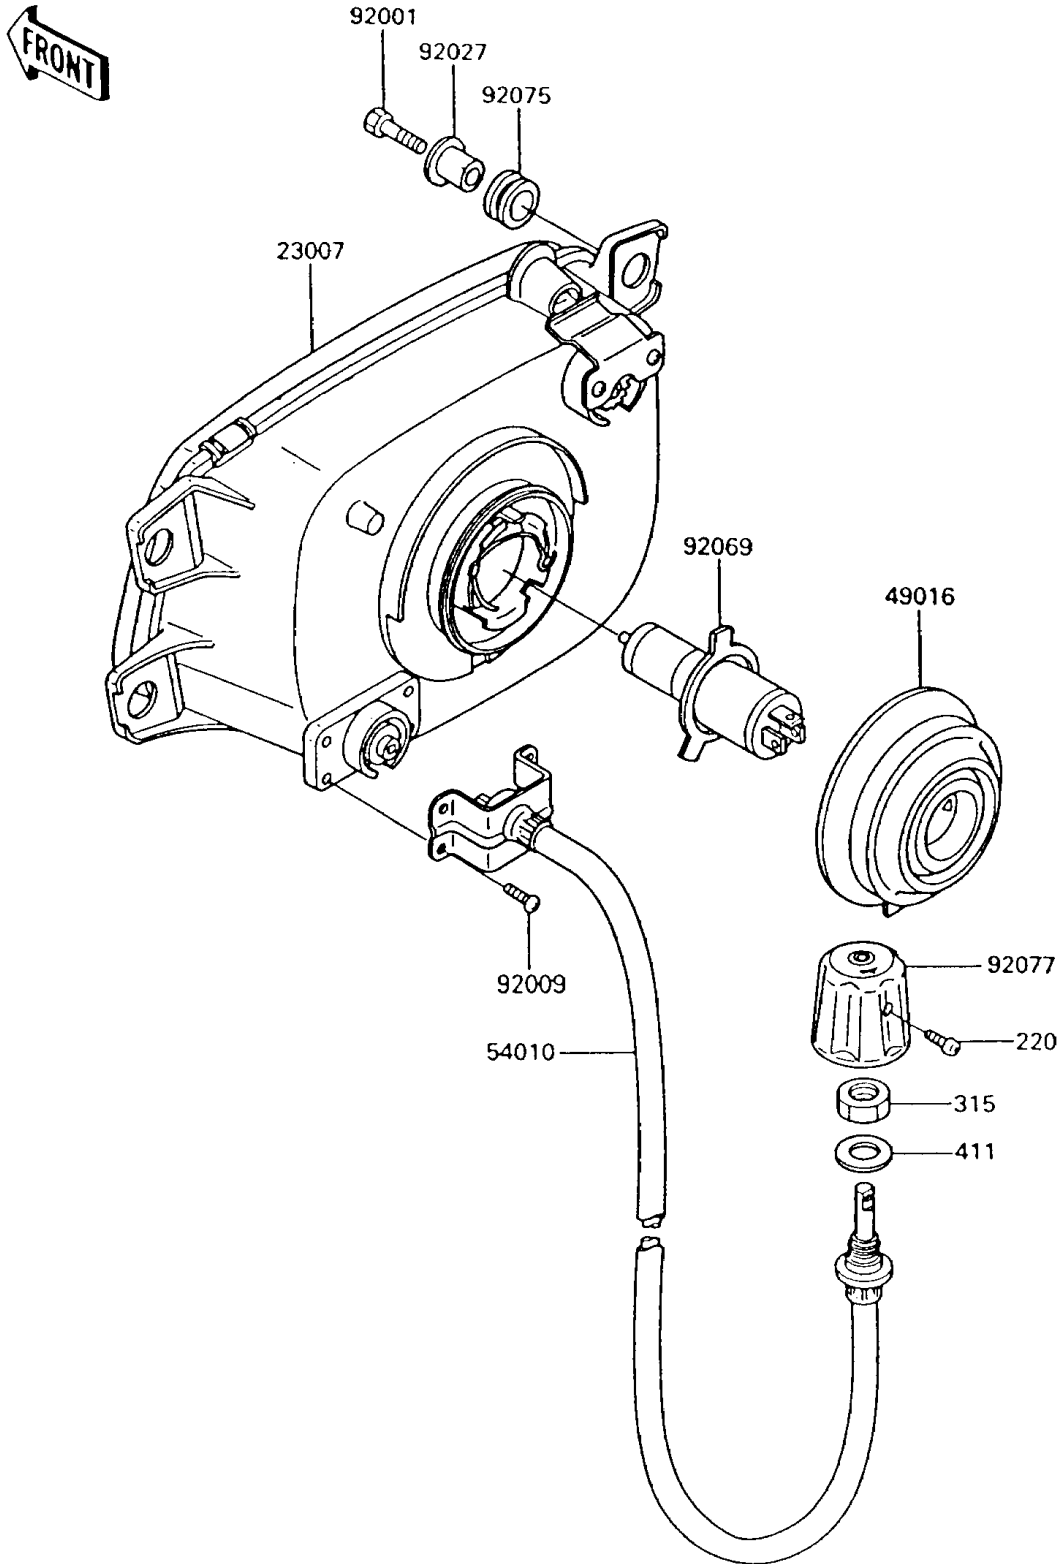

1994 Voyager XII PARTS DIAGRAM

Headlight(s)

F2710

1994 Voyager XII PARTS LIST

Headlight(s)

ITEM NAME	PART NUMBER	QUANTITY
SCREW-PAN-CROS (Ref # 220)	220C0312	1
NUT-HEX-FINE (Ref # 315)	315C1200	1
WASHER-PLAIN (Ref # 411)	411F1200	1
LENS-COMP,HEAD LAMP (Ref # 23007)	23007-1144	1
COVER-SEAL,HEAD LAMP (Ref # 49016)	49016-1108	1
CABLE,HEAD LAMP (Ref # 54010)	54010-1058	1
BOLT,6X25 (Ref # 92001)	92001-1284	4
SCREW,TAPPING,4X14 (Ref # 92009)	92009-1340	4
COLLAR,L=13.1 (Ref # 92027)	92027-251	4
BULB,12V 60/55W,H4 (Ref # 92069)	92069-1002	1
DAMPER (Ref # 92075)	92075-1690	4
KNOB,HEAD LAMP CABLE (Ref # 92077)	92077-1064	1