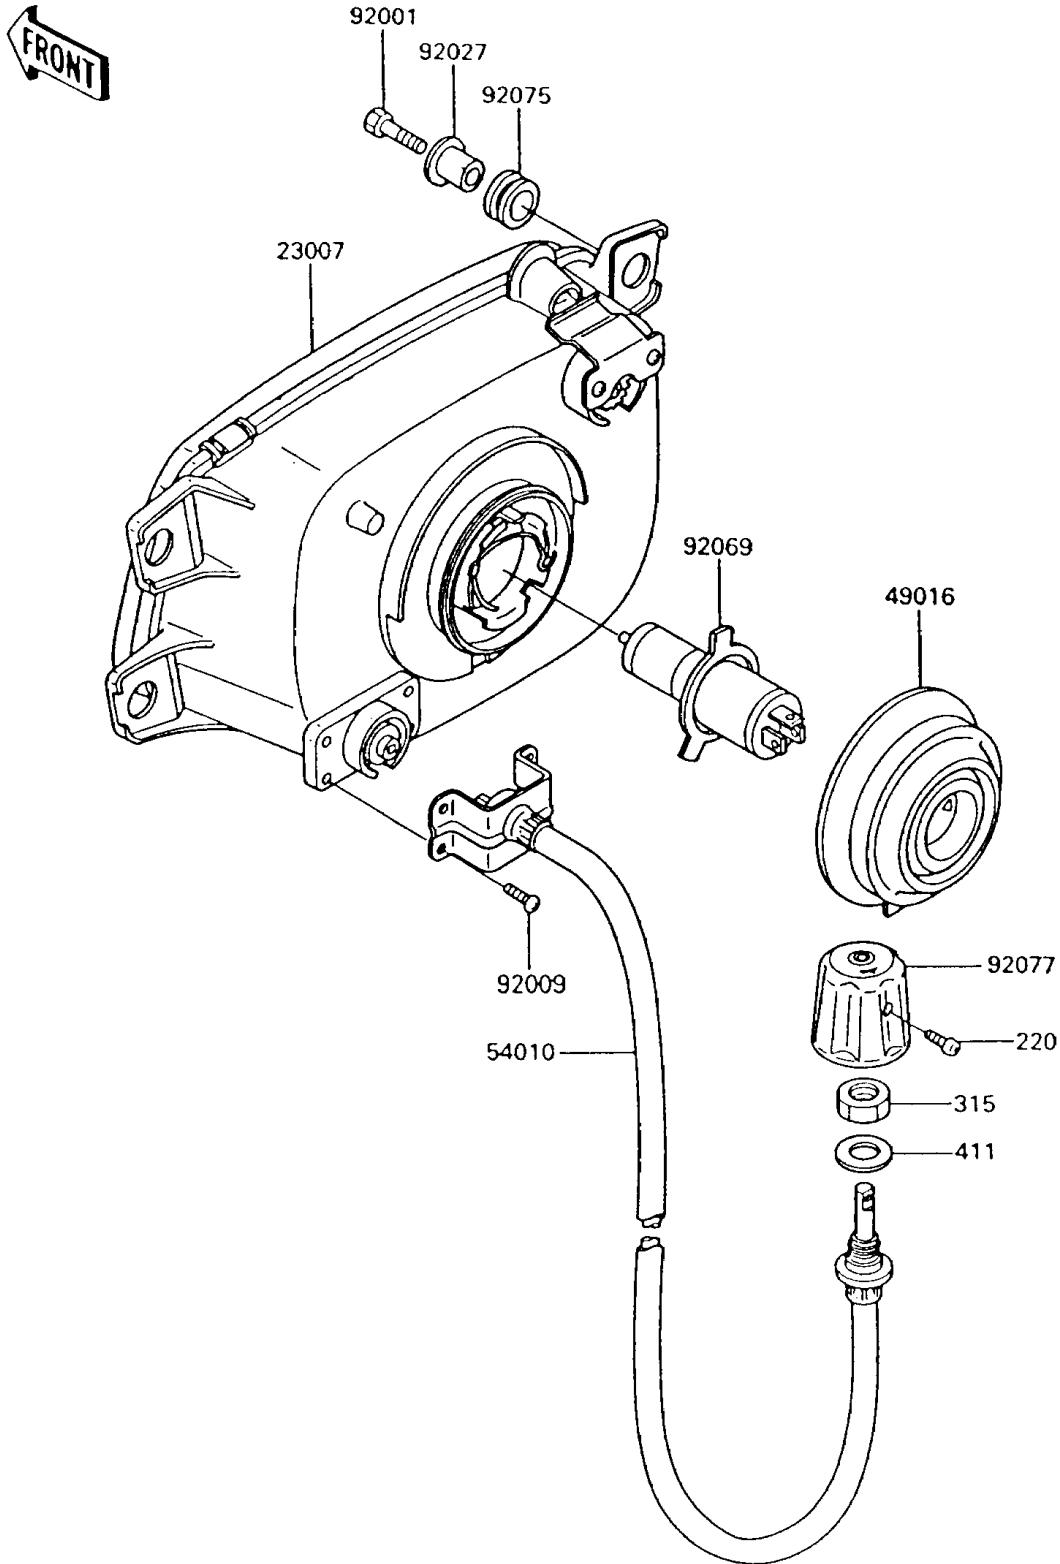

1992 Voyager XII PARTS DIAGRAM

Headlight(s)

F2710

1992 Voyager XII PARTS LIST

Headlight(s)

ITEM NAME	PART NUMBER	QUANTITY
SCREW-PAN-CROS (Ref # 220)	220C0312	1
NUT-HEX-FINE (Ref # 315)	315C1200	1
WASHER-PLAIN (Ref # 411)	411F1200	1
LENS-COMP,HEAD LAMP (Ref # 23007)	23007-1144	1
COVER-SEAL,HEAD LAMP (Ref # 49016)	49016-1108	1
CABLE,HEAD LAMP (Ref # 54010)	54010-1058	1
BOLT,6X25 (Ref # 92001)	92001-1284	4
SCREW,TAPPING,4X14 (Ref # 92009)	92009-1340	4
COLLAR,L=13.1 (Ref # 92027)	92027-251	4
BULB,12V 60/55W,H4 (Ref # 92069)	92069-1002	1
DAMPER (Ref # 92075)	92075-1690	4
KNOB,HEAD LAMP CABLE (Ref # 92077)	92077-1064	1