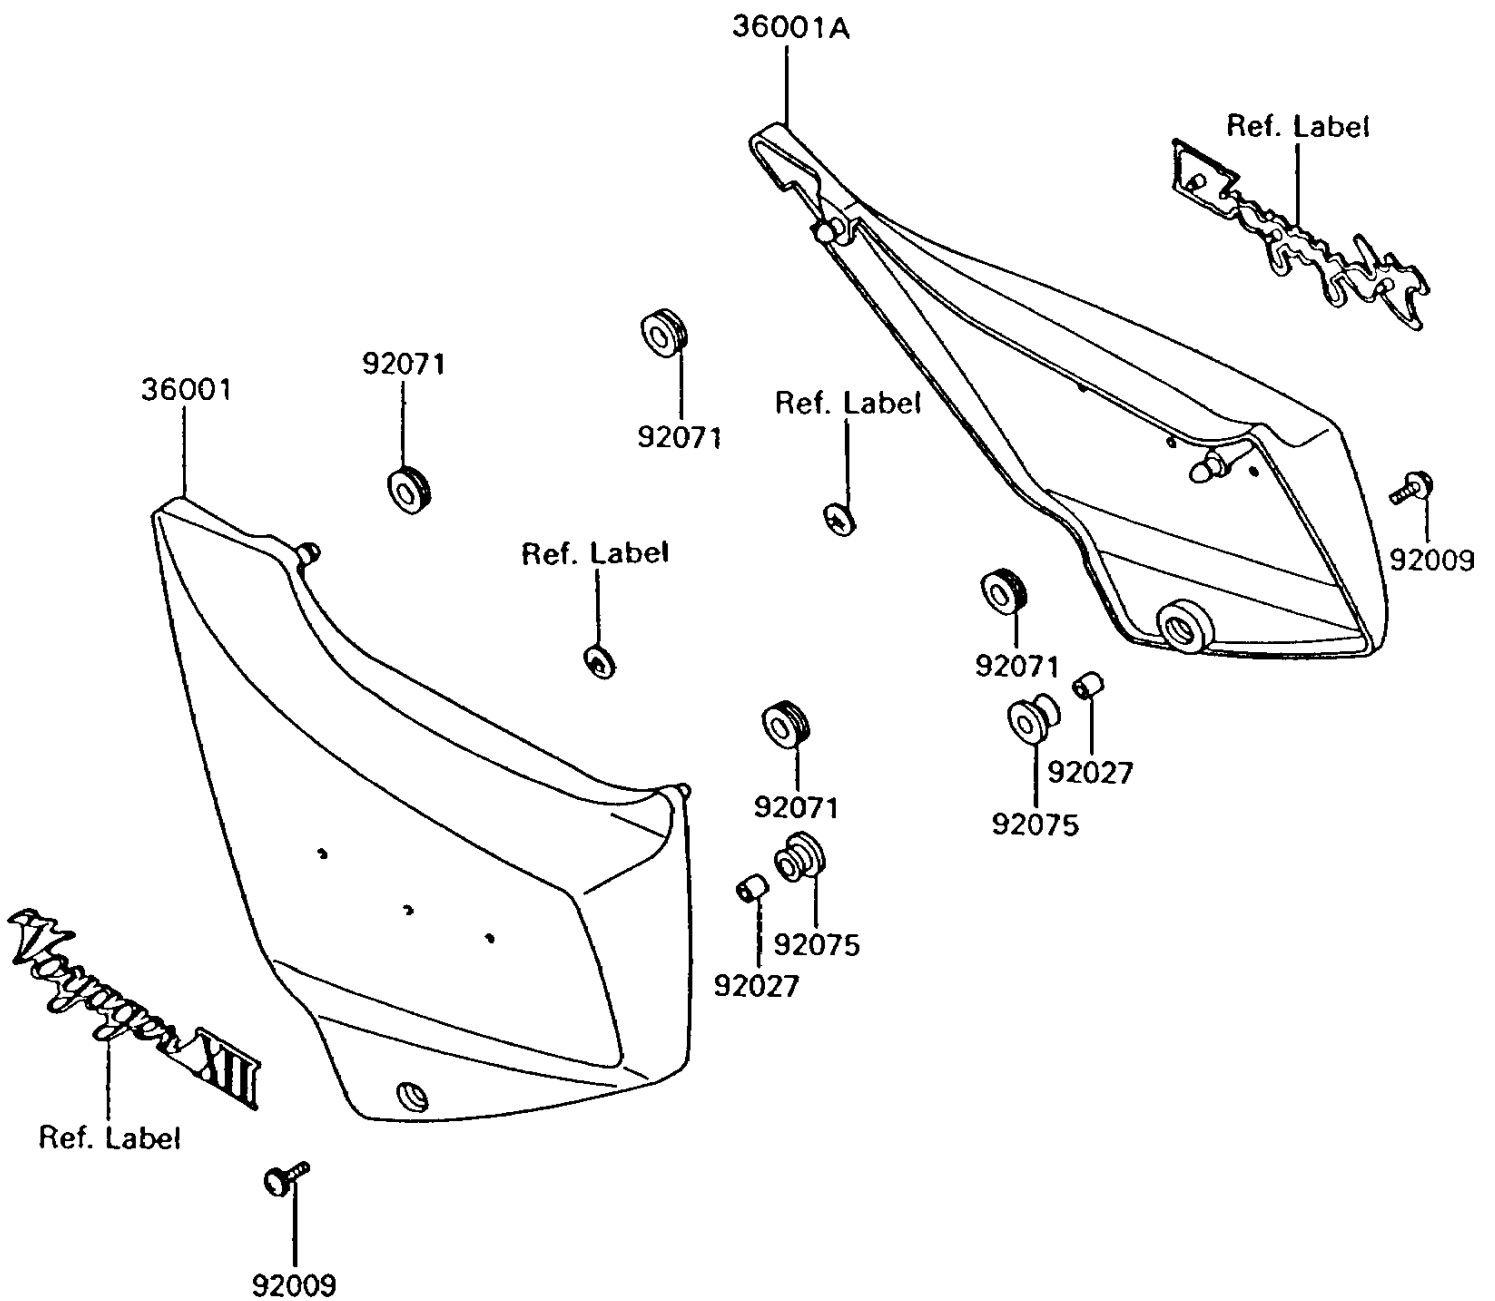

1994 Voyager XII PARTS DIAGRAM

Side Covers(ZG1200-B8/B9)

F2611A

1994 Voyager XII PARTS LIST

Side Covers(ZG1200-B8/B9)

ITEM NAME	PART NUMBER	QUANTITY
COVER-SIDE,LH,P.T.GREEN (Ref # 36001)	36001-1322-TZ	1
COVER-SIDE,RH,P.T.GREEN (Ref # 36001A)	36001-1323-TZ	1
SCREW,6X18 (Ref # 92009)	92009-1663	2
COLLAR,6.8X10X12 (Ref # 92027)	92027-162	2
GROMMET (Ref # 92071)	92071-056	4
DAMPER,MALE (Ref # 92075)	92075-174	2