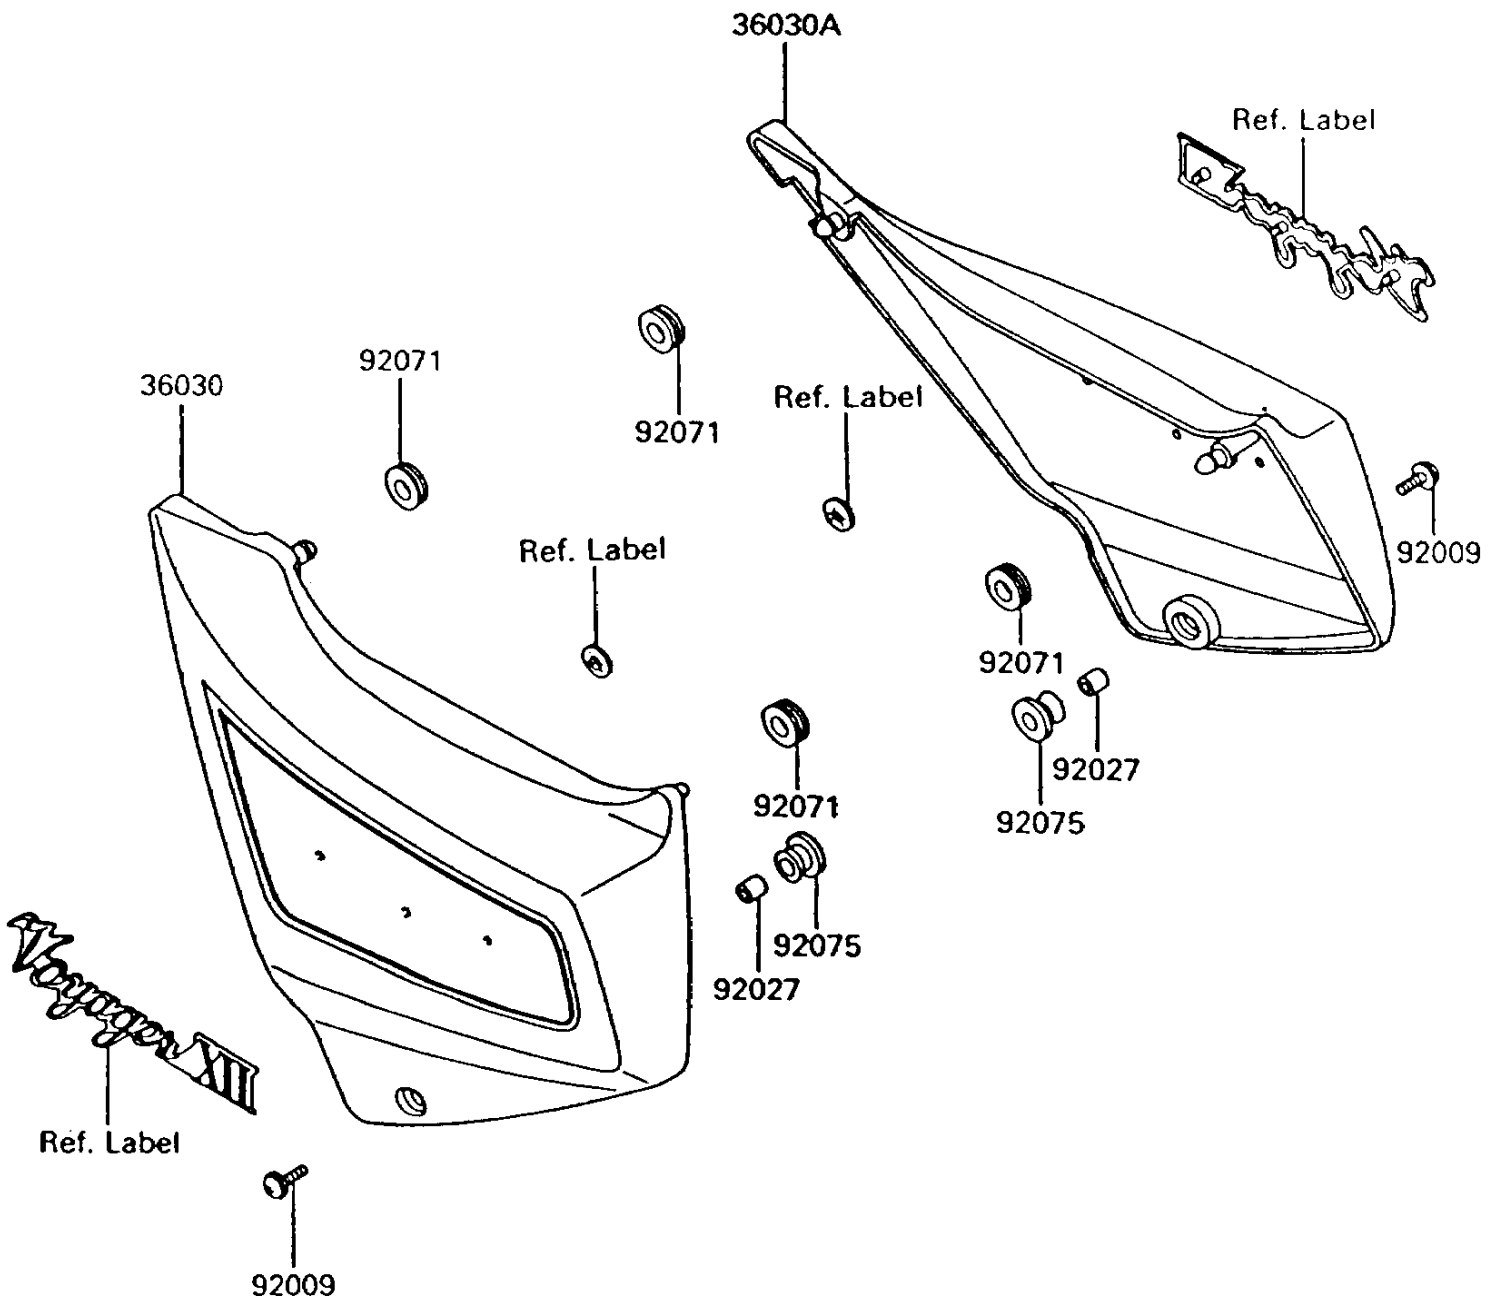

1993 Voyager XII PARTS DIAGRAM

Side Covers(ZG1200-B6/B7)

F2611

1993 Voyager XII PARTS LIST

Side Covers(ZG1200-B6/B7)

ITEM NAME	PART NUMBER	QUANTITY
COVER-SIDE,LH,EBONY/GREEN (Ref # 36030)	36030-5077-TL	1
COVER-SIDE,RH,EBONY/GREEN (Ref # 36030A)	36030-5078-TL	1
SCREW,6X18,BLACK (Ref # 92009)	92009-1181	2
COLLAR,6.8X10X12 (Ref # 92027)	92027-162	2
GROMMET (Ref # 92071)	92071-056	4
DAMPER,MALE (Ref # 92075)	92075-174	2