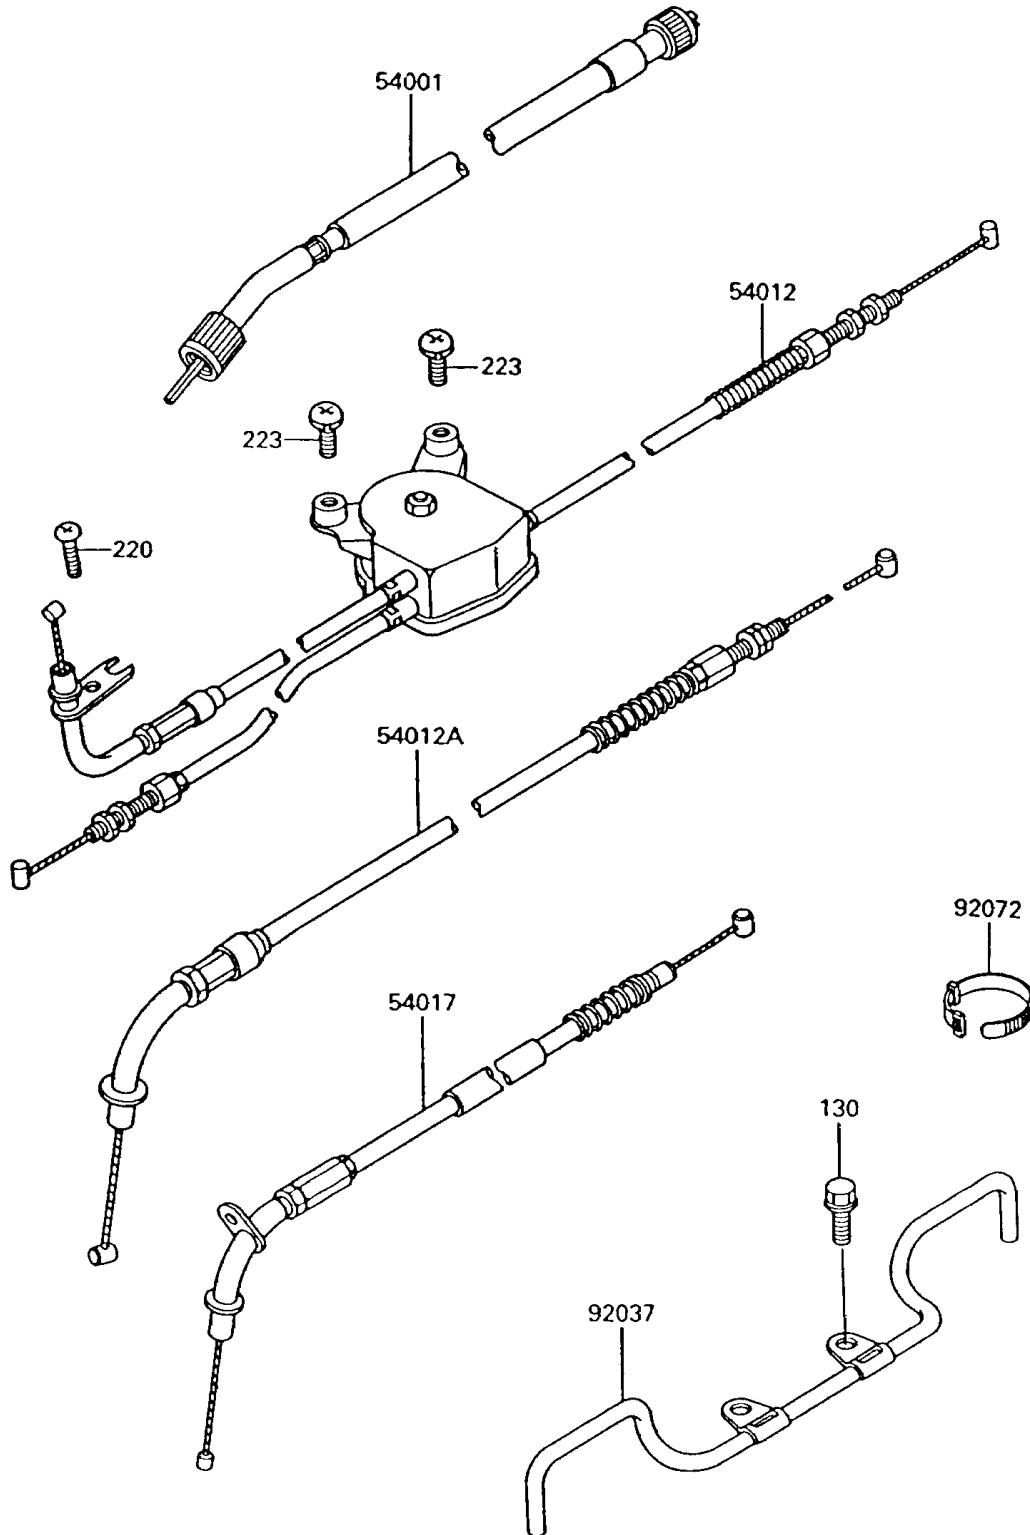

# 1994 Voyager XII PARTS DIAGRAM

Cables

F2540

# 1994 Voyager XII PARTS LIST

## Cables

ITEM NAME	PART NUMBER	QUANTITY
BOLT-FLANGED (Ref # 130)	130B0614	2
SCREW-PAN-CROS (Ref # 220)	220C0514	1
SCREW-PAN-WS-CROS (Ref # 223)	223B0610	2
CABLE-SPEEDOMETER (Ref # 54001)	54001-1121	1
CABLE-THROTTLE,OPENING (Ref # 54012)	54012-1331	1
CABLE-THROTTLE,CLOSING (Ref # 54012A)	54012-1332	1
CABLE-STARTER (Ref # 54017)	54017-1095	1
CLAMP,CABLE&HOSE (Ref # 92037)	92037-1832	1
BAND,L=185 (Ref # 92072)	92072-1195	1