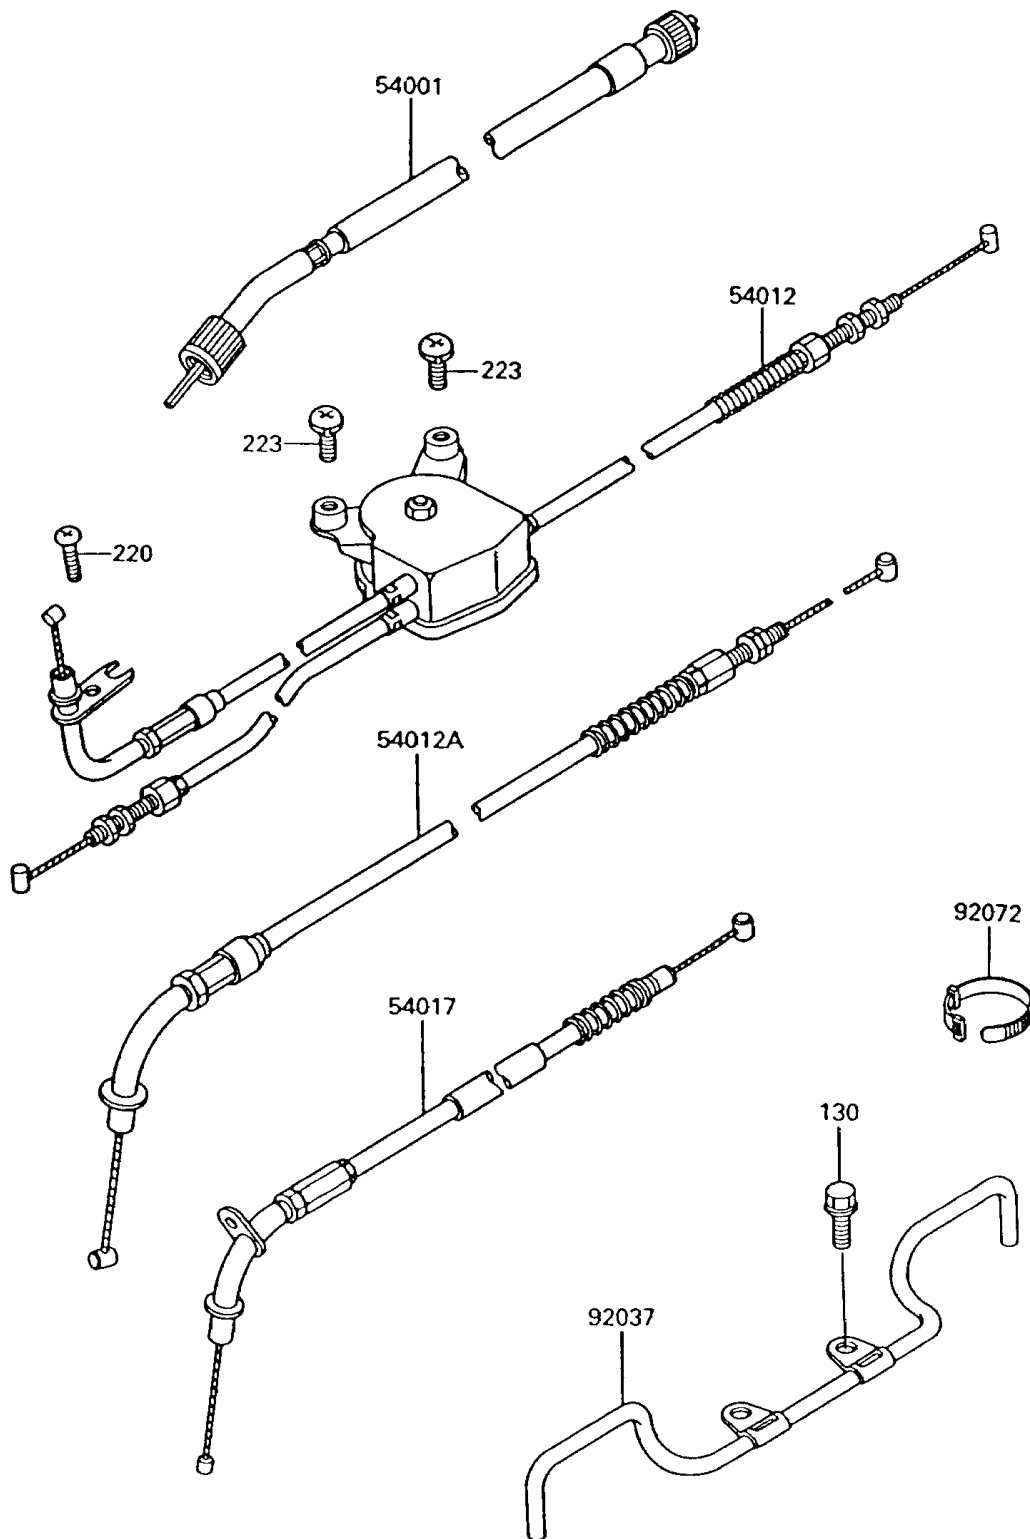

## PARTS DIAGRAM

### Cables

F2540

## PARTS LIST

### Cables

ITEM NAME	PART NUMBER	QUANTITY
BOLT-FLANGED (Ref # 130)	130B0614	2
SCREW-PAN-CROS (Ref # 220)	220C0514	1
SCREW-PAN-WS-CROS (Ref # 223)	223B0610	2
CABLE-SPEEDOMETER (Ref # 54001)	54001-1121	1
CABLE-THROTTLE,OPENING (Ref # 54012)	54012-1331	1
CABLE-THROTTLE,CLOSING (Ref # 54012A)	54012-1332	1
CABLE-STARTER (Ref # 54017)	54017-1095	1
CLAMP,CABLE&HOSE (Ref # 92037)	92037-1832	1
BAND,L=185 (Ref # 92072)	92072-1195	1