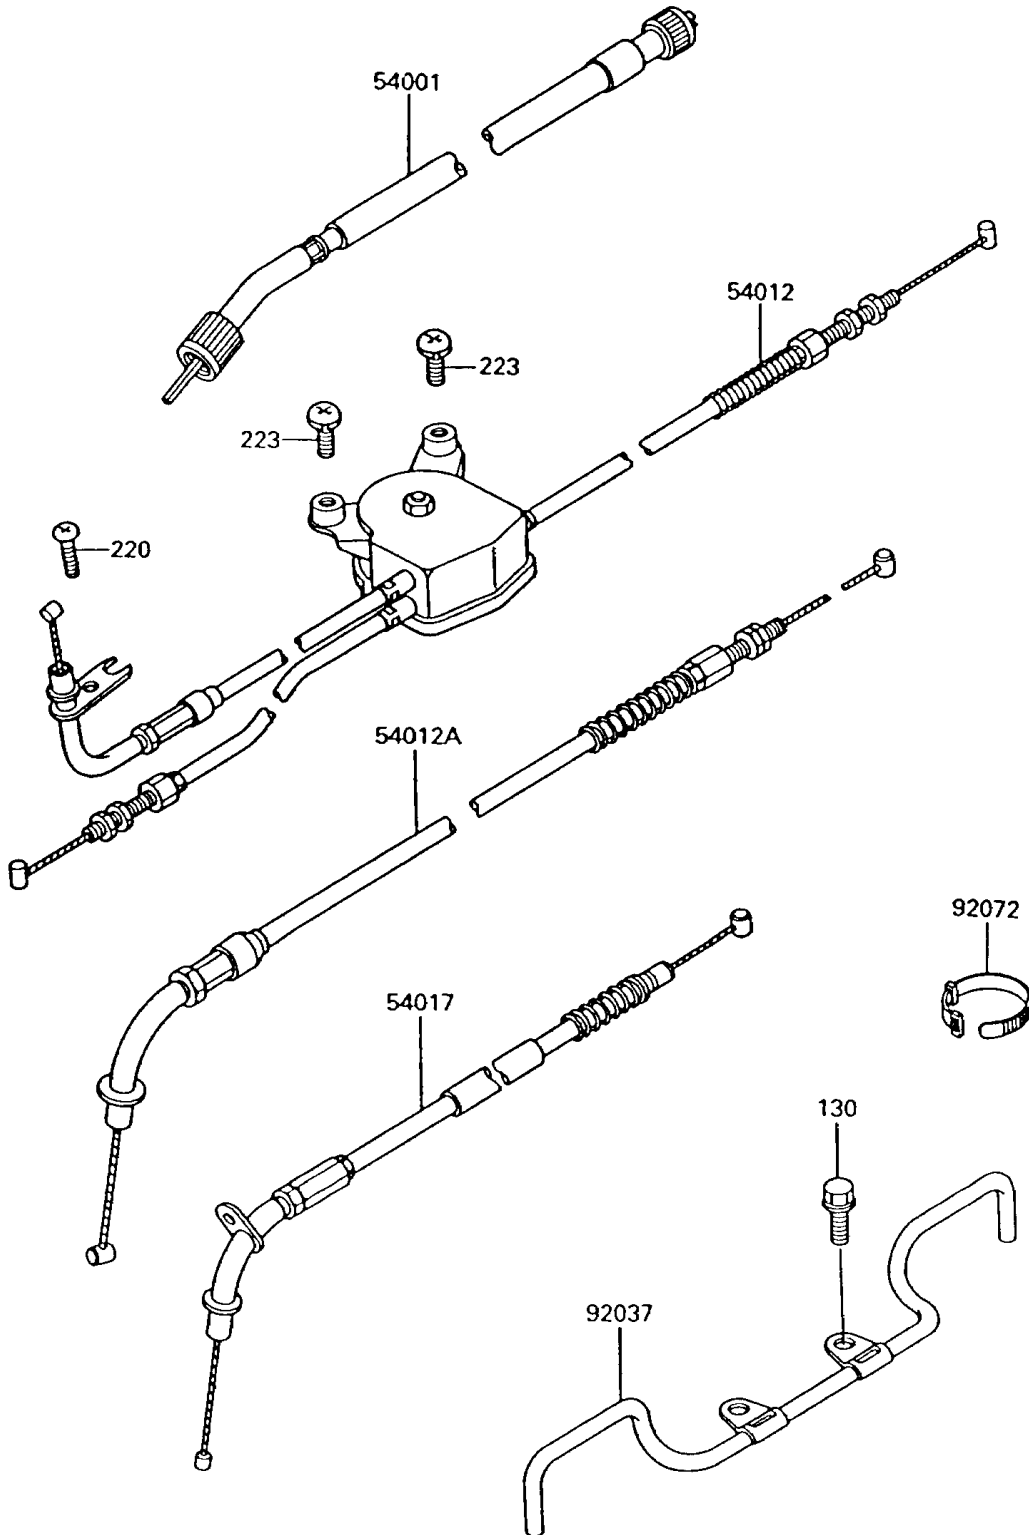

1992 Voyager XII PARTS DIAGRAM

Cables

F2540

1992 Voyager XII PARTS LIST

Cables

| ITEM NAME | PART NUMBER | QUANTITY |
|---------------------------------------|-------------|----------|
| BOLT-FLANGED (Ref # 130) | 130B0614 | 2 |
| SCREW-PAN-CROS (Ref # 220) | 220C0514 | 1 |
| SCREW-PAN-WS-CROS (Ref # 223) | 223B0610 | 2 |
| CABLE-SPEEDOMETER (Ref # 54001) | 54001-1121 | 1 |
| CABLE-THROTTLE,OPENING (Ref # 54012) | 54012-1331 | 1 |
| CABLE-THROTTLE,CLOSING (Ref # 54012A) | 54012-1332 | 1 |
| CABLE-STARTER (Ref # 54017) | 54017-1095 | 1 |
| CLAMP,CABLE&HOSE (Ref # 92037) | 92037-1832 | 1 |
| BAND,L=185 (Ref # 92072) | 92072-1195 | 1 |