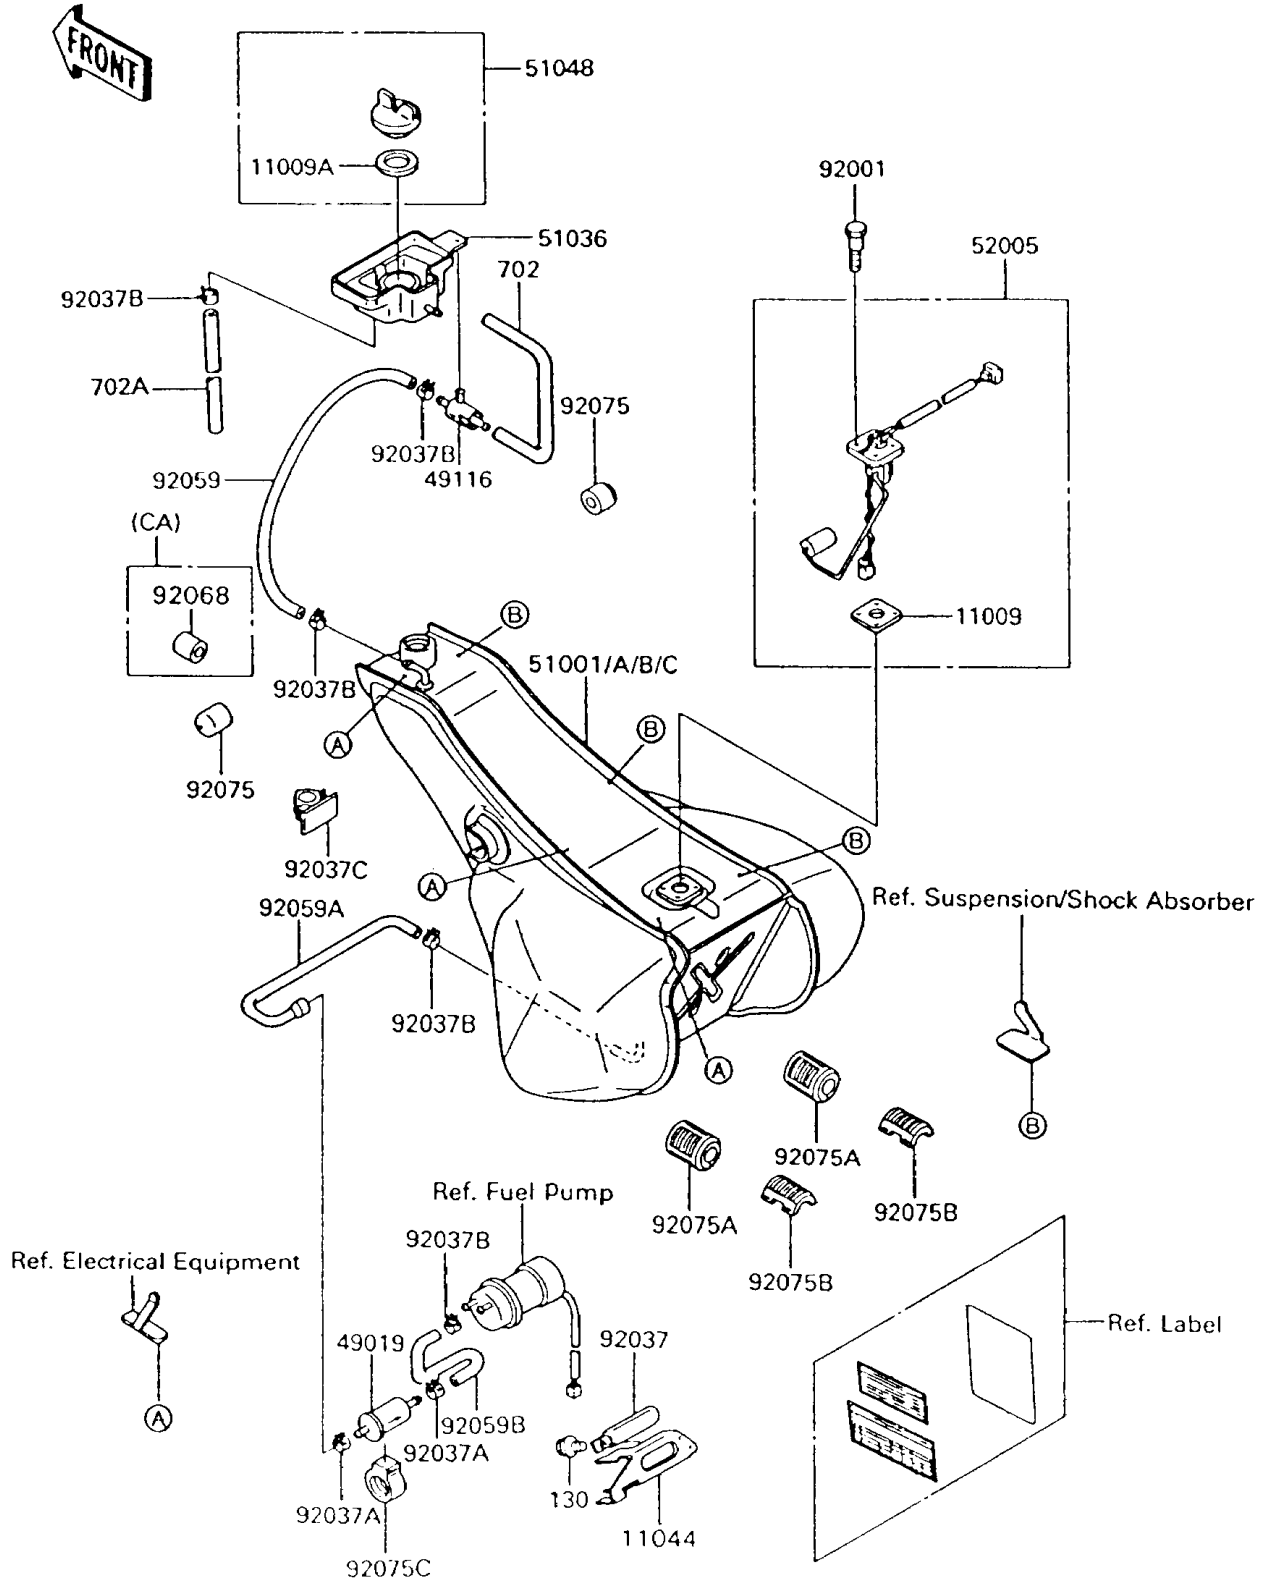

1992 Voyager XII PARTS DIAGRAM

Fuel Tank

F2410

1992 Voyager XII PARTS LIST

Fuel Tank

ITEM NAME	PART NUMBER	QUANTITY
BOLT-FLANGED,6X10 (Ref # 130)	130B0610	2
TUBE-RUBBER,7X720 (Ref # 702A)	702A07720	1
GASKET,TANK CAP (Ref # 11009)	11009-1326	1
GASKET,FUEL GAUGE (Ref # 11009A)	11009-1656	1
BRACKET,FUEL FILTER (Ref # 11044)	11044-1743	1
FILTER-FUEL (Ref # 49019)	49019-1055	1
VALVE-ASSY,BREATHER (Ref # 49116)	49116-1063	1
CUP,FUEL TANK (Ref # 51036)	51036-1054	1
CAP-ASSY-TANK,FUEL (Ref # 51048)	51048-1070	1
GAUGE,FUEL (Ref # 52005)	52005-1076	1
BOLT,FUEL GAUGE (Ref # 92001)	92001-1705	4
CLAMP,WIRING HARNESS (Ref # 92037)	92037-1069	1
CLAMP (Ref # 92037A)	92037-1181	2
CLAMP,TUBE (Ref # 92037B)	92037-1505	5
CLAMP,TUBE (Ref # 92037C)	92037-1794	2
TUBE,5.8X11.5X260 (Ref # 92059)	92059-1392	1
TUBE (Ref # 92059A)	92059-1724	1
TUBE (Ref # 92059B)	92059-1725	1
DAMPER,FUEL TANK (Ref # 92075)	92075-044	2
DAMPER,FUEL TANK (Ref # 92075A)	92075-084	2
DAMPER,FUEL TANK (Ref # 92075B)	92075-1806	2
DAMPER,FUEL FILTER (Ref # 92075C)	92075-1853	1
TUBE-RUBBER,5X170 (Ref # 702)	702A05170	1
TANK-COMP-FUEL (Ref # 51001)	51001-1233	1
TANK-COMP-FUEL (Ref # 51001A)	51001-1239	1
PLUG,12X25 (Ref # 92068)	92068-006	1