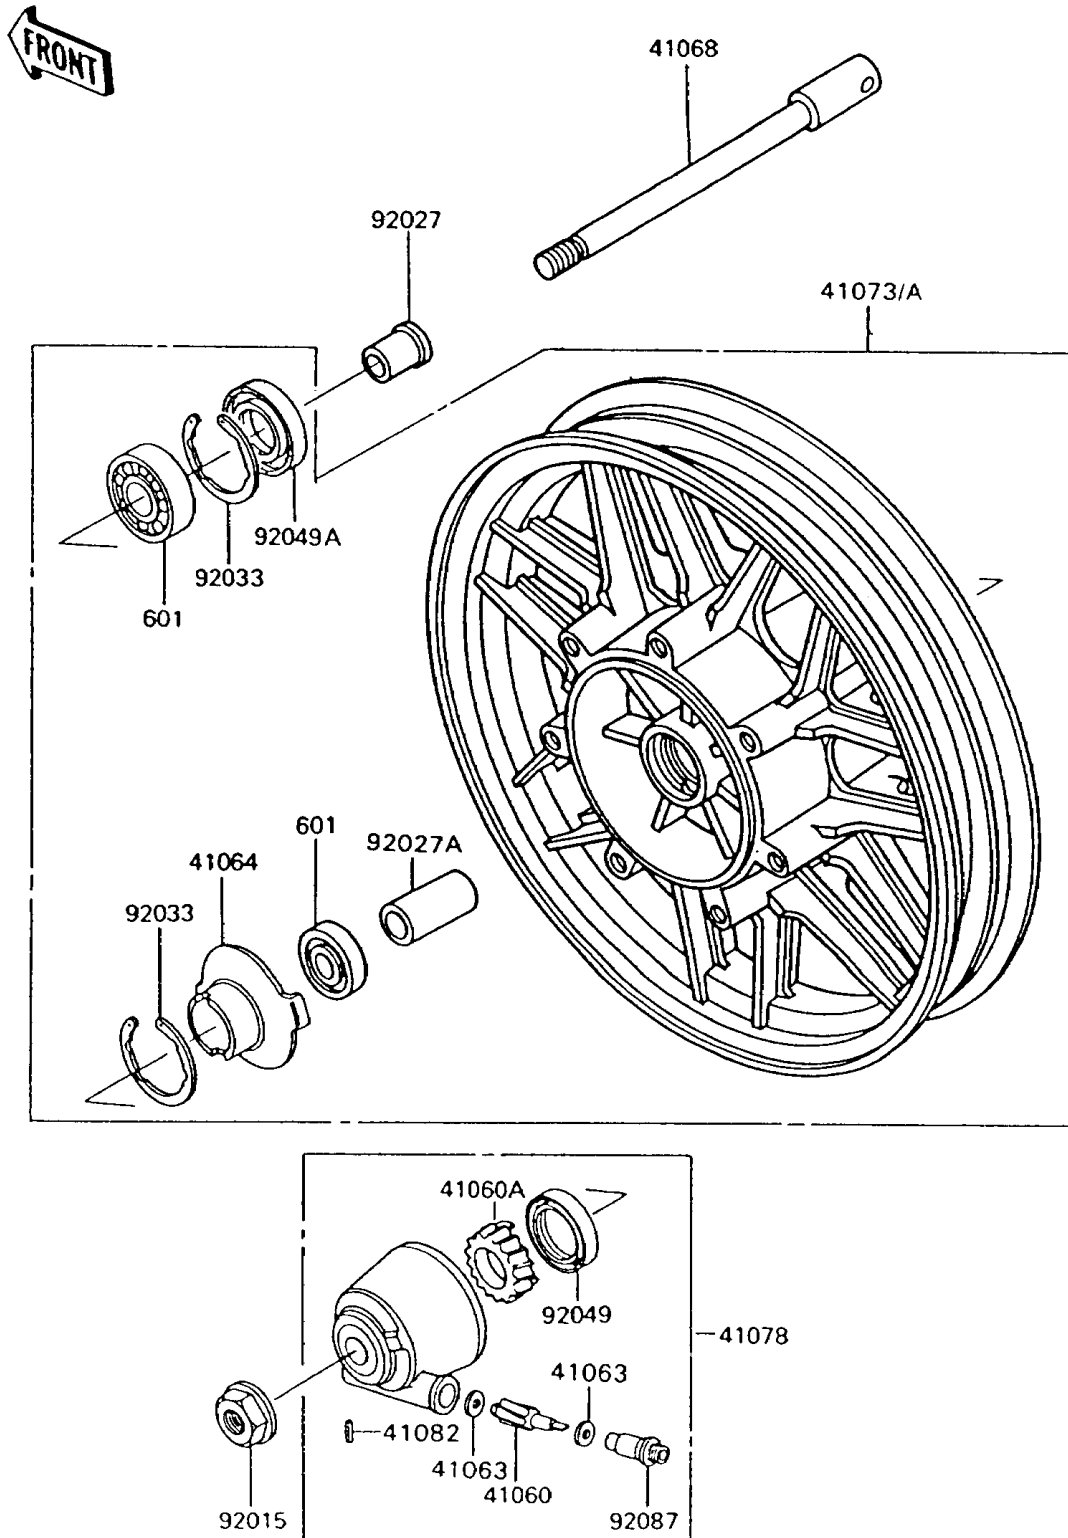

## PARTS DIAGRAM

### Front Wheel

F2230

## PARTS LIST

### Front Wheel

ITEM NAME	PART NUMBER	QUANTITY
BEARING-BALL,#6302UG (Ref # 601)	601B6302UG	2
GEAR-METER SCREW,9T (Ref # 41060)	41060-1016	1
GEAR-METER SCREW,25T (Ref # 41060A)	41060-1041	1
WASHER,5.1X9X0.4 (Ref # 41063)	41063-001	2
RECEIVER-SPEEDOMETER (Ref # 41064)	41064-1006	1
AXLE,FR (Ref # 41068)	41068-1199	1
WHEEL-ASSY,FR,GRAY NO.1 (Ref # 41073A)	41073-1552-V8	1
CASE-ASSY-METER GEAR (Ref # 41078)	41078-1064	1
PIN,SPRING (Ref # 41082)	41082-001	1
NUT,14MM (Ref # 92015)	92015-1407	1
COLLAR,L=30 (Ref # 92027)	92027-1225	1
COLLAR,15.2X22X76 (Ref # 92027A)	92027-1921	1
RING-SNAP,42MM (Ref # 92033)	92033-1041	2
SEAL-OIL,BJN30427-C3 (Ref # 92049)	92049-1057	1
SEAL-OIL,BJN22425 (Ref # 92049A)	92049-1058	1
BUSHING-METER GEAR (Ref # 92087)	92087-1002	1