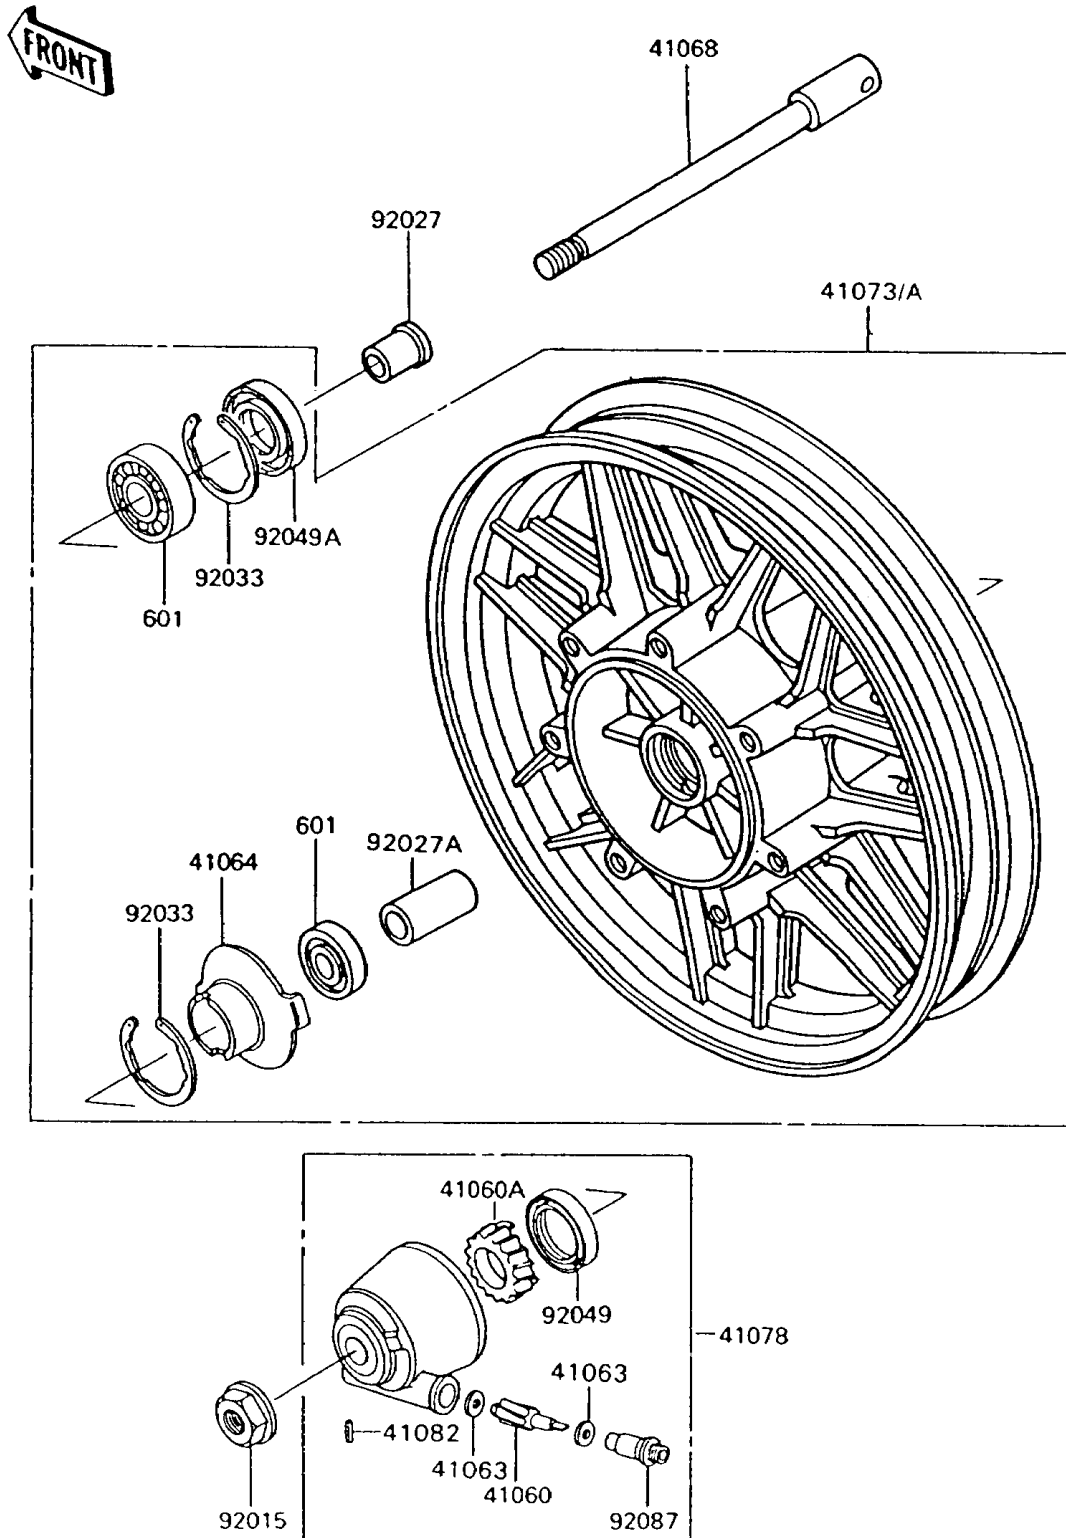

1994 Voyager XII PARTS DIAGRAM

Front Wheel

F2230

1994 Voyager XII PARTS LIST

Front Wheel

ITEM NAME	PART NUMBER	QUANTITY
BEARING-BALL,#6302UG (Ref # 601)	601B6302UG	2
GEAR-METER SCREW,9T (Ref # 41060)	41060-1016	1
GEAR-METER SCREW,25T (Ref # 41060A)	41060-1041	1
WASHER,5.1X9X0.4 (Ref # 41063)	41063-001	2
RECEIVER-SPEEDOMETER (Ref # 41064)	41064-1006	1
AXLE,FR (Ref # 41068)	41068-1199	1
WHEEL-ASSY,FR,GRAY NO.1 (Ref # 41073A)	41073-1552-V8	1
CASE-ASSY-METER GEAR (Ref # 41078)	41078-1064	1
PIN,SPRING (Ref # 41082)	41082-001	1
NUT,14MM (Ref # 92015)	92015-1407	1
COLLAR,L=30 (Ref # 92027)	92027-1225	1
COLLAR,15.2X22X76 (Ref # 92027A)	92027-1921	1
RING-SNAP,42MM (Ref # 92033)	92033-1041	2
SEAL-OIL,BJN30427-C3 (Ref # 92049)	92049-1057	1
SEAL-OIL,BJN22425 (Ref # 92049A)	92049-1058	1
BUSHING-METER GEAR (Ref # 92087)	92087-1002	1