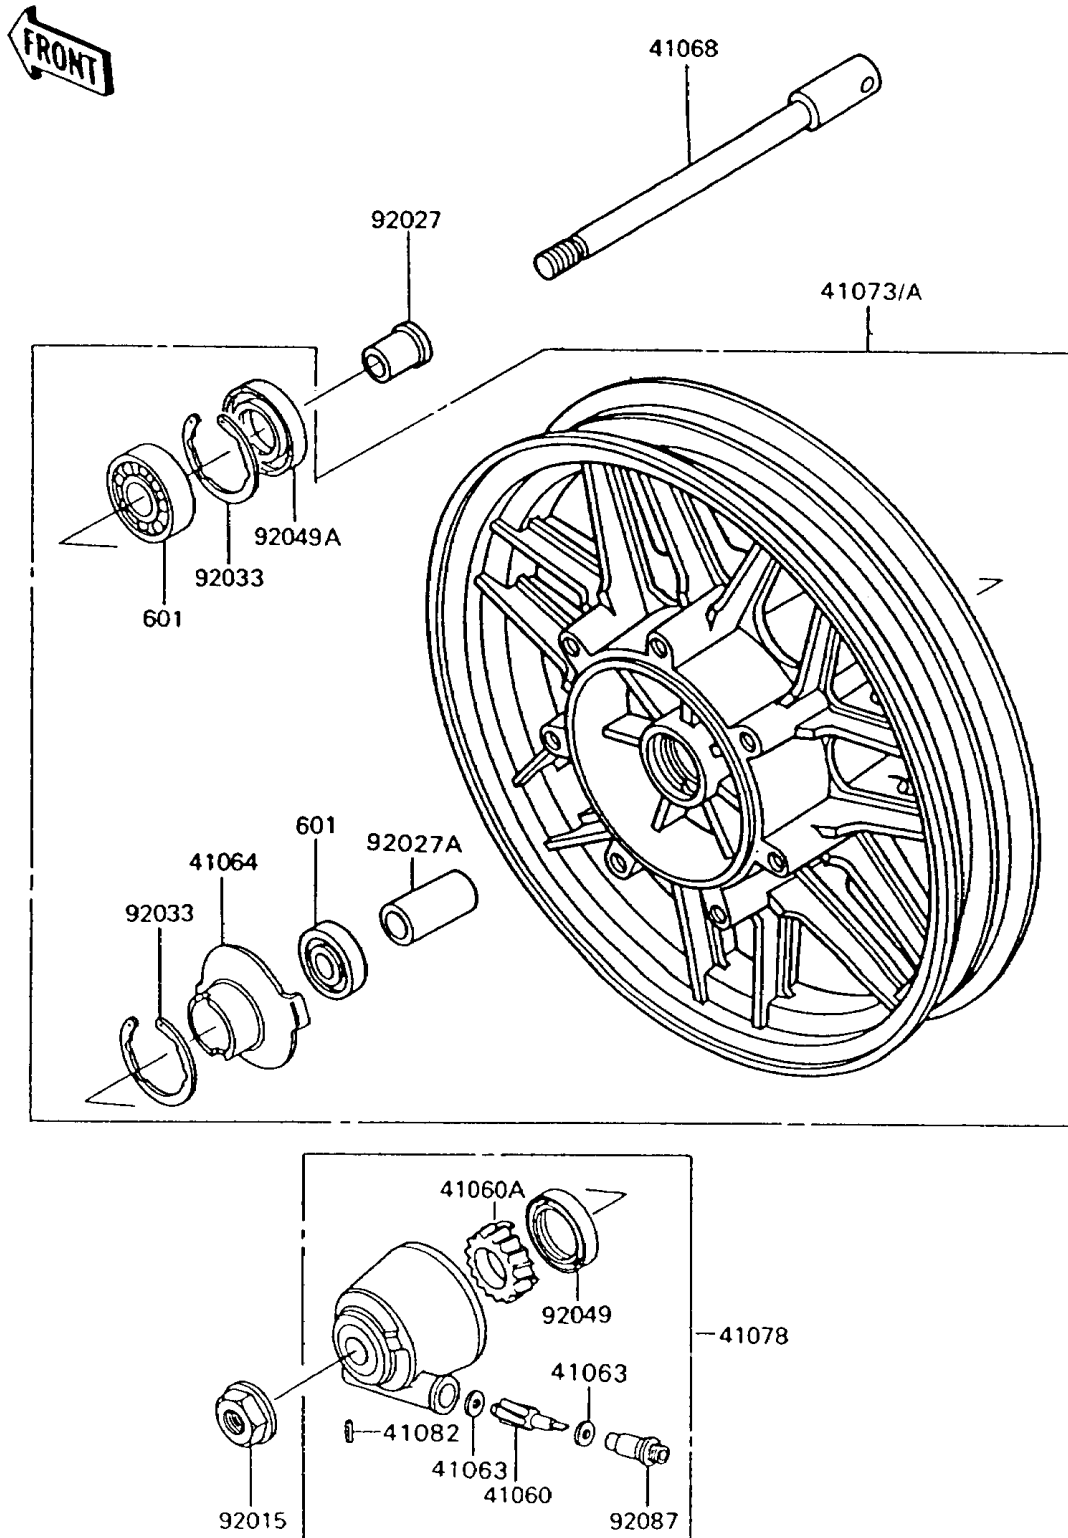

1992 Voyager XII PARTS DIAGRAM

Front Wheel

F2230

1992 Voyager XII PARTS LIST

Front Wheel

ITEM NAME	PART NUMBER	QUANTITY
BEARING-BALL,#6302UG (Ref # 601)	601B6302UG	2
GEAR-METER SCREW,9T (Ref # 41060)	41060-1016	1
GEAR-METER SCREW,25T (Ref # 41060A)	41060-1041	1
WASHER,5.1X9X0.4 (Ref # 41063)	41063-001	2
RECEIVER-SPEEDOMETER (Ref # 41064)	41064-1006	1
AXLE,FR (Ref # 41068)	41068-1199	1
WHEEL-ASSY,FR,M.GRAY NO.1 (Ref # 41073)	41073-1424-V8	1
CASE-ASSY-METER GEAR (Ref # 41078)	41078-1064	1
PIN,SPRING (Ref # 41082)	41082-001	1
NUT,14MM (Ref # 92015)	92015-1407	1
COLLAR,L=30 (Ref # 92027)	92027-1225	1
COLLAR,15.2X22X76 (Ref # 92027A)	92027-1921	1
RING-SNAP,42MM (Ref # 92033)	92033-1041	2
SEAL-OIL,BJN30427-C3 (Ref # 92049)	92049-1057	1
SEAL-OIL,BJN22425 (Ref # 92049A)	92049-1058	1
BUSHING-METER GEAR (Ref # 92087)	92087-1002	1