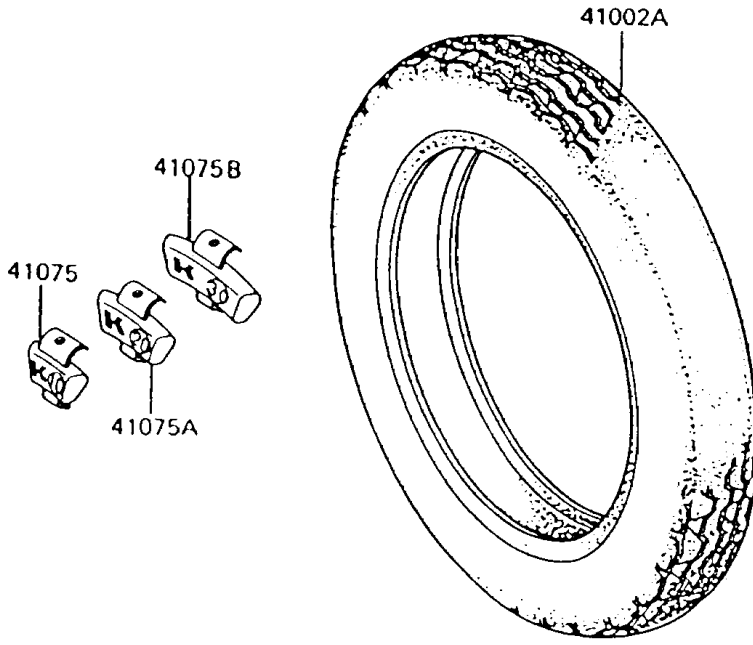

1994 Voyager XII PARTS DIAGRAM

Tires

F2210

1994 Voyager XII PARTS LIST

Tires

ITEM NAME	PART NUMBER	QUANTITY
VALVE,TIRE (Ref # 16126)	16126-1140	1
VALVE,TIRE (Ref # 16126A)	16126-1191	1
TIRE,RR,M150/90-15,K425A(D) (Ref # 41002)	41002-1658	1
TIRE,FR,M130/90-16,F21(D) (Ref # 41002A)	41002-1659	1
BALANCER-WHEEL,10G,SILVER (Ref # 41075)	41075-1014	AR
BALANCER-WHEEL,20G,SILVER (Ref # 41075A)	41075-1015	AR
BALANCER-WHEEL,30G,SILVER (Ref # 41075B)	41075-1016	AR