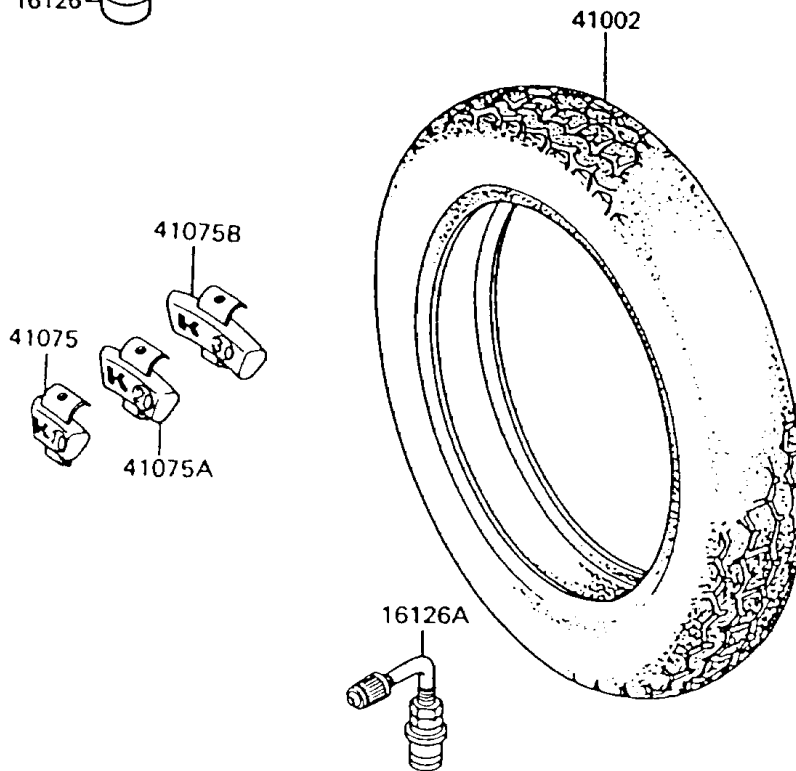

1994 Voyager XII PARTS DIAGRAM

Tires

F2210

1994 Voyager XII PARTS LIST

Tires

ITEM NAME	PART NUMBER	QUANTITY
VALVE,TIRE (Ref # 16126)	16126-1140	1
VALVE,TIRE (Ref # 16126A)	16126-1191	1
TIRE,RR,M150/90-15,K425A(D) (Ref # 41002)	41002-1658	1
TIRE,FR,M130/90-16,F21(D) (Ref # 41002A)	41002-1659	1
BALANCER-WHEEL,10G,SILVER (Ref # 41075)	41075-1014	AR
BALANCER-WHEEL,20G,SILVER (Ref # 41075A)	41075-1015	AR
BALANCER-WHEEL,30G,SILVER (Ref # 41075B)	41075-1016	AR