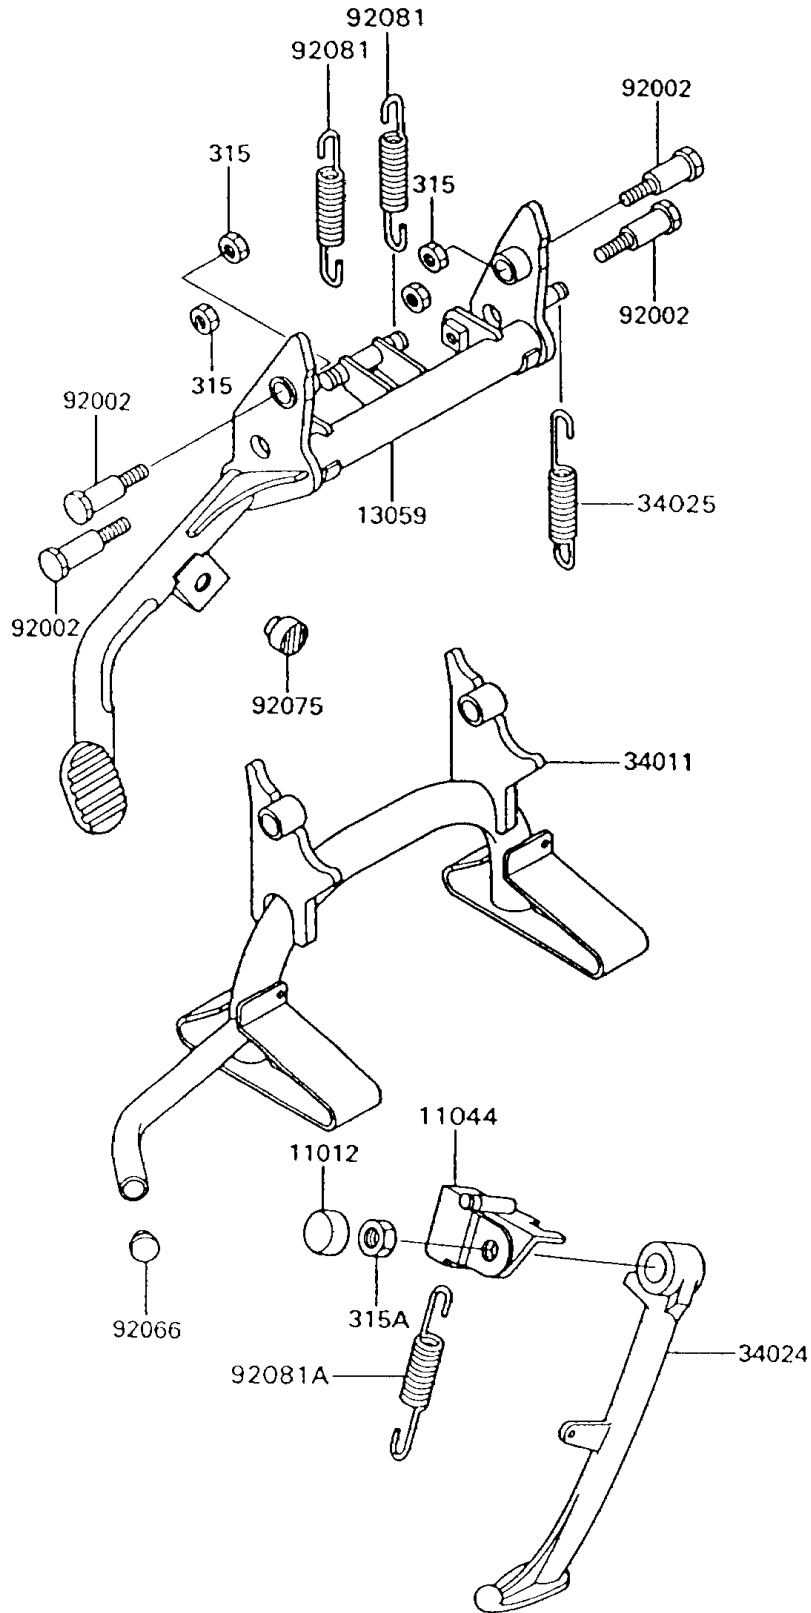

1992 Voyager XII PARTS DIAGRAM

Stand(s)

F2190

1992 Voyager XII PARTS LIST

Stand(s)

ITEM NAME	PART NUMBER	QUANTITY
NUT-HEX-FINE,10MM,BLACK (Ref # 315)	315C1000	4
NUT-HEX-FINE (Ref # 315A)	315C1200	1
CAP,NUT (Ref # 11012)	11012-1508	1
BRACKET,SIDE STAND SWITCH (Ref # 11044)	11044-1660	1
LEVER-KICK,CENTER STAND (Ref # 13059)	13059-1118	1
STAND-CENTER (Ref # 34011)	34011-1127	1
STAND-SIDE (Ref # 34024)	34024-1202	1
SPRING,STAND (Ref # 34025)	34025-008	1
BOLT,CENTER STAND (Ref # 92002)	92002-1679	4
PLUG,COWLING STAY (Ref # 92066)	92066-1184	1
DAMPER (Ref # 92075)	92075-015	1
SPRING,STAND (Ref # 92081)	92081-1586	2
SPRING,SIDE STAND (Ref # 92081A)	92081-1727	1