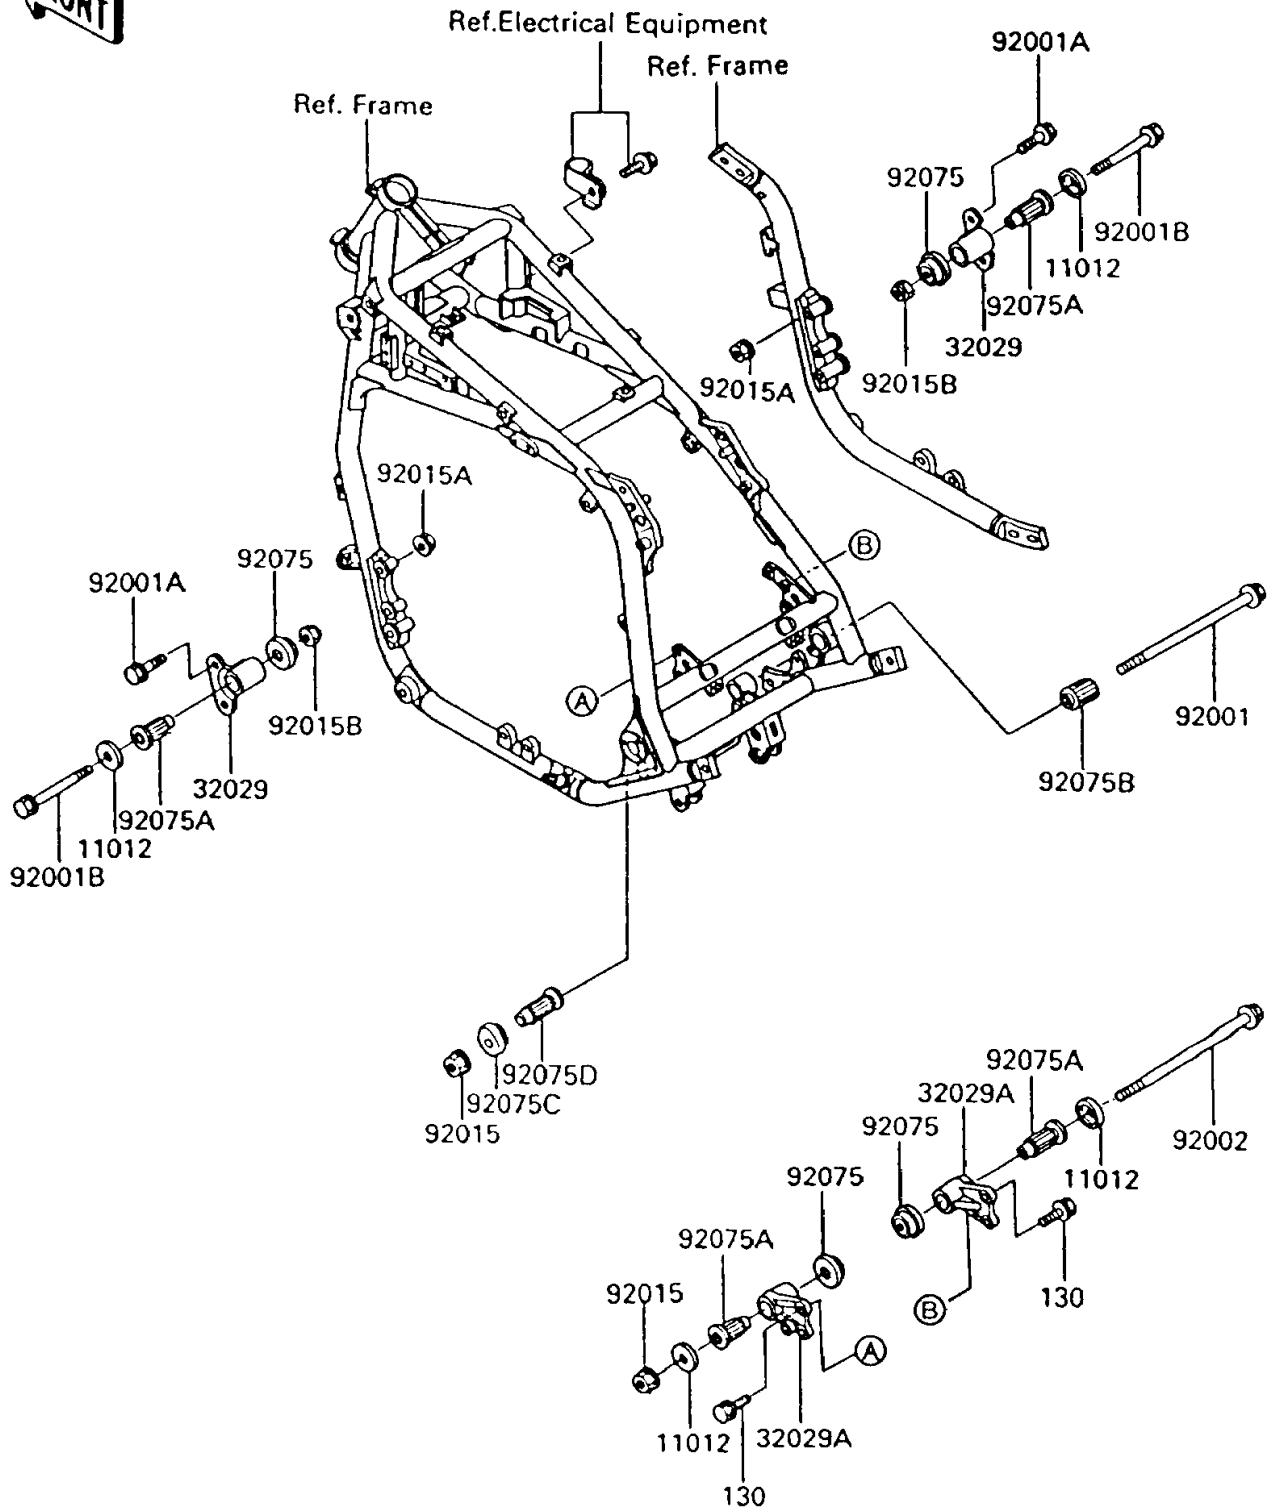

1994 Voyager XII PARTS DIAGRAM

Frame Fittings

F2131

1994 Voyager XII PARTS LIST

Frame Fittings

ITEM NAME	PART NUMBER	QUANTITY
BOLT-FLANGED,8X20 (Ref # 130)	130J0820	4
CAP,ENGINE BRACKET (Ref # 11012)	11012-1228	4
BRACKET-ENGINE,FR (Ref # 32029)	32029-1445	2
BRACKET-ENGINE,RR,UPP (Ref # 32029A)	32029-1446	2
BOLT,FLANGED,10X255,BLACK (Ref # 92001)	92001-1566	1
BOLT,FLANGED,8X45 (Ref # 92001A)	92001-1613	4
BOLT,FLANGED,10X105,BLACK (Ref # 92001B)	92001-1751	2
BOLT,10X300 (Ref # 92002)	92002-1196	1
NUT,FLANGED,10MM (Ref # 92015)	92015-1180	2
NUT,FLANGED,8MM,BLACK (Ref # 92015A)	92015-1183	4
NUT,LOCK,10MM,BLACK (Ref # 92015B)	92015-1189	2
DAMPER,ENGINE MOUNT,SIDE (Ref # 92075)	92075-1274	4
DAMPER,ENGINE MOUNT,MAIN (Ref # 92075A)	92075-1377	4
DAMPER,ENGINE MOUNT (Ref # 92075B)	92075-1733	1
DAMPER,ENGINE BRACKET (Ref # 92075C)	92075-1738	1
DAMPER,ENGINE MOUNT,MAIN (Ref # 92075D)	92075-1739	1